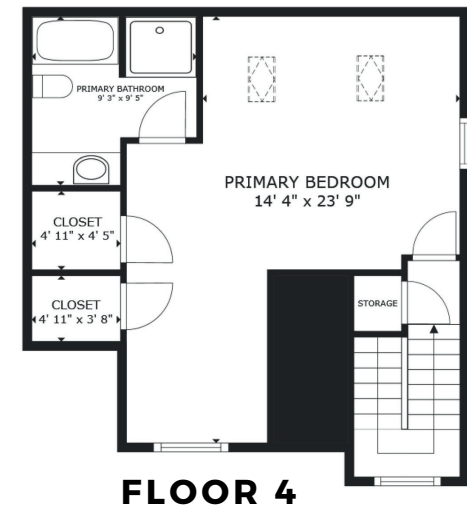

PALOMA PROFESSIONAL CENTER

75 CABOT AVENUE

2,231 Sq. Ft.

1,546 Sq. Ft. Lot

3 Bedrooms

3.5 Baths

Attached 2-car garage

kw
KELLERWILLIAMS.

THE BRASIL
REAL ESTATE GROUP

www.thebrasilgroup.com

VINICIUS BRASIL
THE BRASIL GROUP
REALTOR, DRE 01419311
408.582.3272

JENNY QIAN
THE BRASIL GROUP
REALTOR, DRE 02141063
669.210.5561