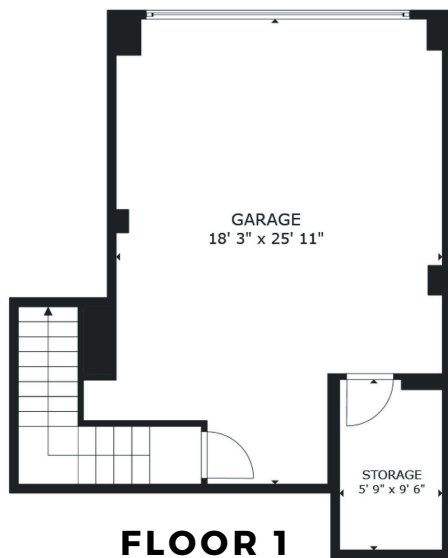

PALOMA PROFESSIONAL CENTER

75 CABOT AVENUE

2,231 Sq. Ft.

1,546 Sq. Ft. Lot

3 Bedrooms

3.5 Baths

Attached 2-car garage

kw
KELLERWILLIAMS.

THE BRASIL
REAL ESTATE GROUP

www.thebrasilgroup.com

VINICIUS BRASIL
THE BRASIL GROUP
REALTOR, DRE 01419311
408.582.3272

JENNY QIAN
THE BRASIL GROUP
REALTOR, DRE 02141063
669.210.5561