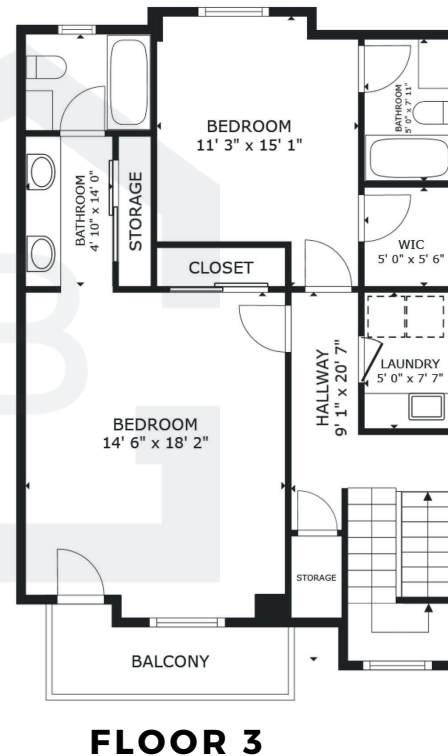

PALOMA PROFESSIONAL CENTER

75 CABOT AVENUE

2,231 Sq. Ft.

1,546 Sq. Ft. Lot

3 Bedrooms

3.5 Baths

Attached 2-car garage

kw
KELLERWILLIAMS.

THE BRASIL
REAL ESTATE GROUP

www.thebrasilgroup.com

VINICIUS BRASIL
THE BRASIL GROUP
REALTOR, DRE 01419311
408.582.3272

JENNY QIAN
THE BRASIL GROUP
REALTOR, DRE 02141063
669.210.5561