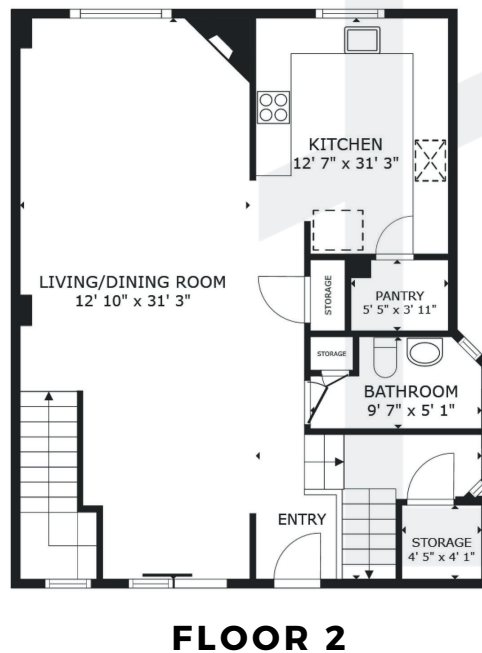

PALOMA PROFESSIONAL CENTER

75 CABOT AVENUE

2,231 Sq. Ft.

1,546 Sq. Ft. Lot

3 Bedrooms

3.5 Baths

Attached 2-car garage

kw
KELLERWILLIAMS.

THE BRASIL
REAL ESTATE GROUP

www.thebrasilgroup.com

VINICIUS BRASIL
THE BRASIL GROUP
REALTOR, DRE 01419311
408.582.3272

JENNY QIAN
THE BRASIL GROUP
REALTOR, DRE 02141063
669.210.5561