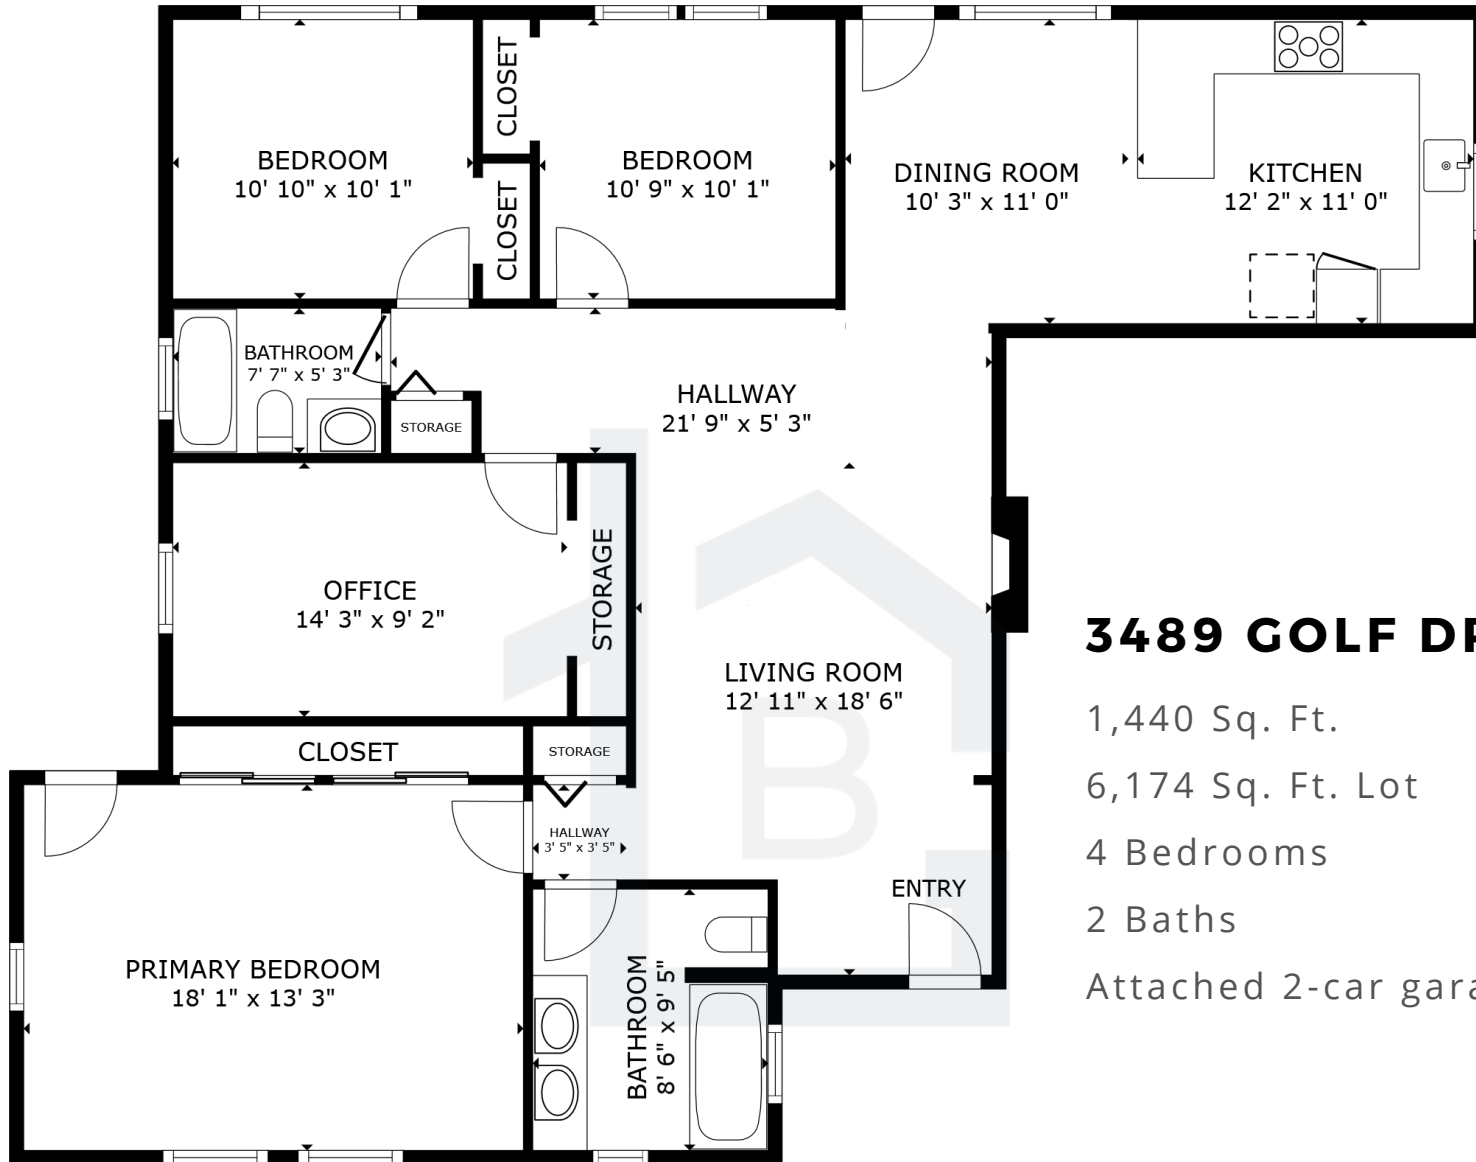

COUNTRY CLUB GARDENS

3489 GOLF DRIVE

1,440 Sq. Ft.

6,174 Sq. Ft. Lot

4 Bedrooms

2 Baths

Attached 2-car garage