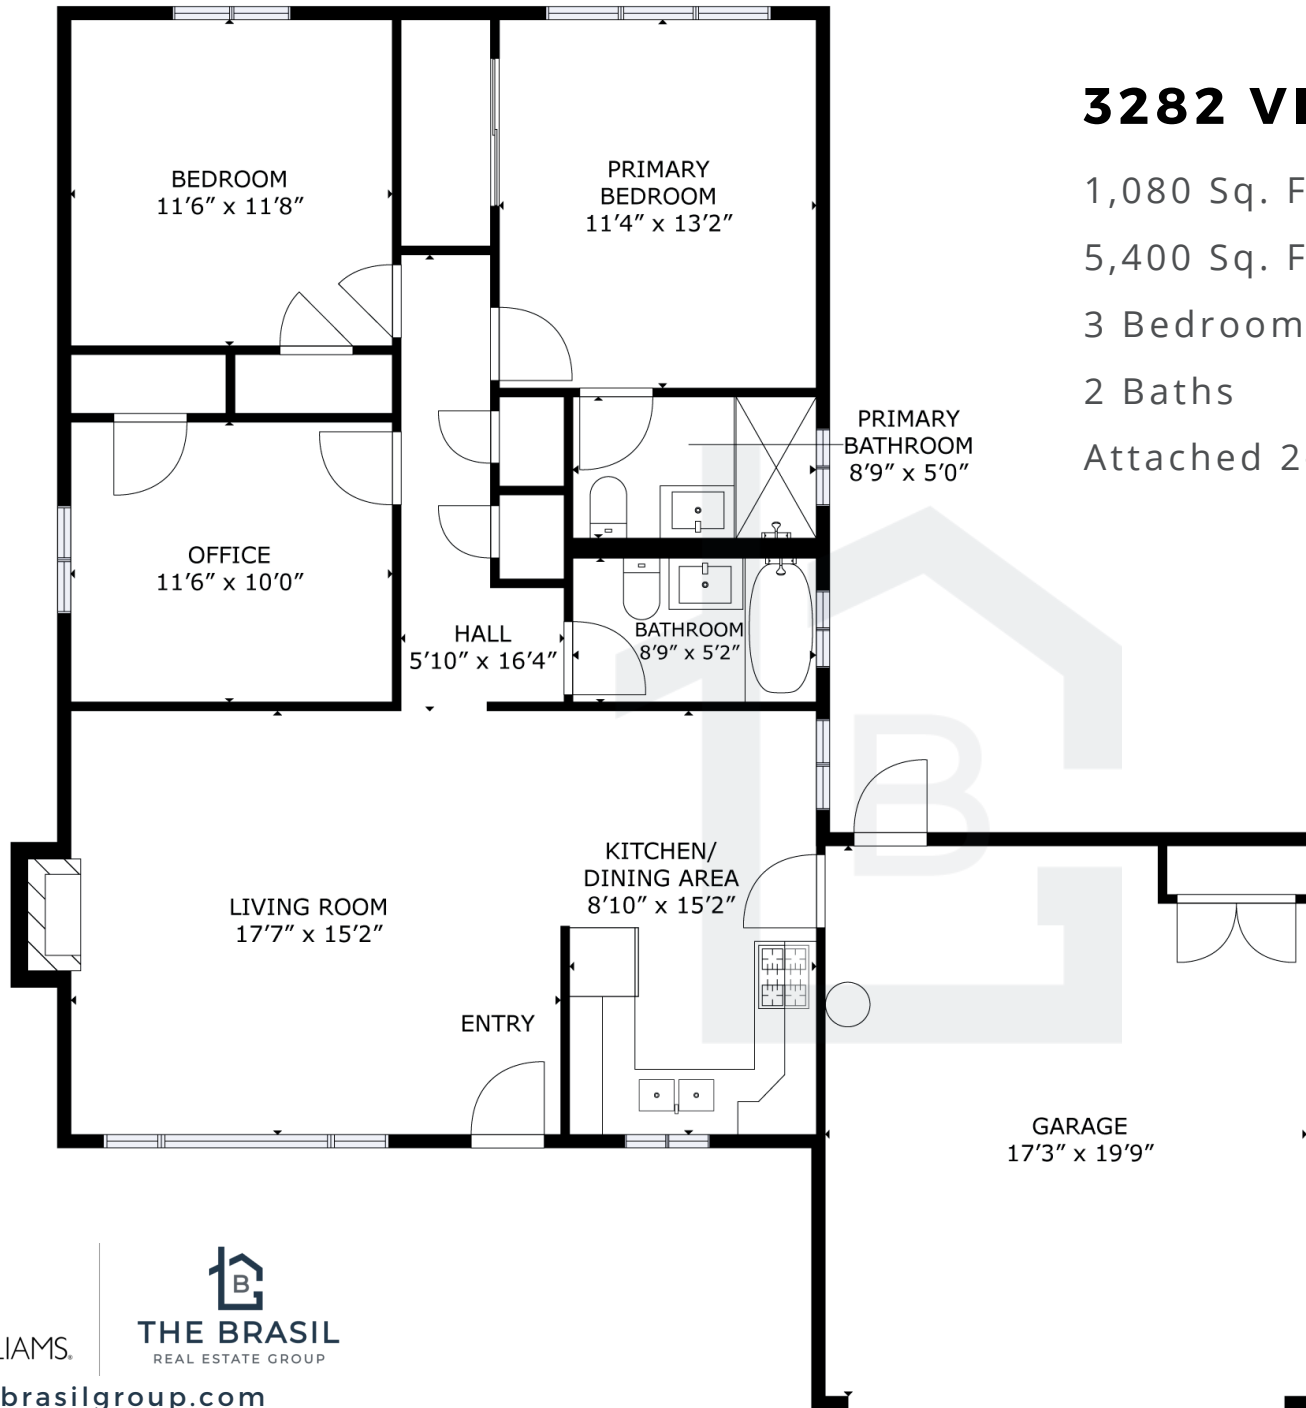

BRIARWOOD

3282 VICTORIA AVE.

1,080 Sq. Ft.

5,400 Sq. Ft. Lot

3 Bedrooms

2 Baths

Attached 2-car garage