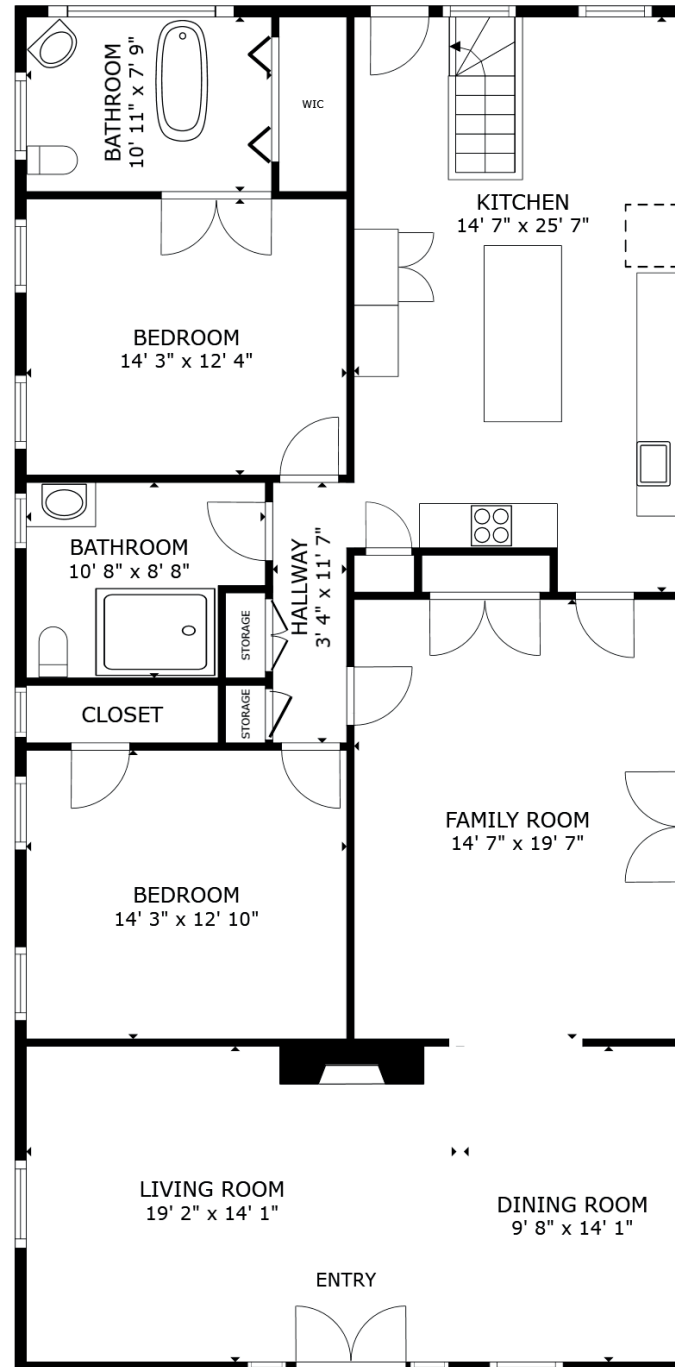

HANCHETT RESIDENCE PARK

1150 HANCHETT AVE.

1,800 Sq. Ft.

6,450 Sq. Ft. Lot

2 Bedrooms

2 Baths

Detached 2-car garage

www.thebrasilgroup.com