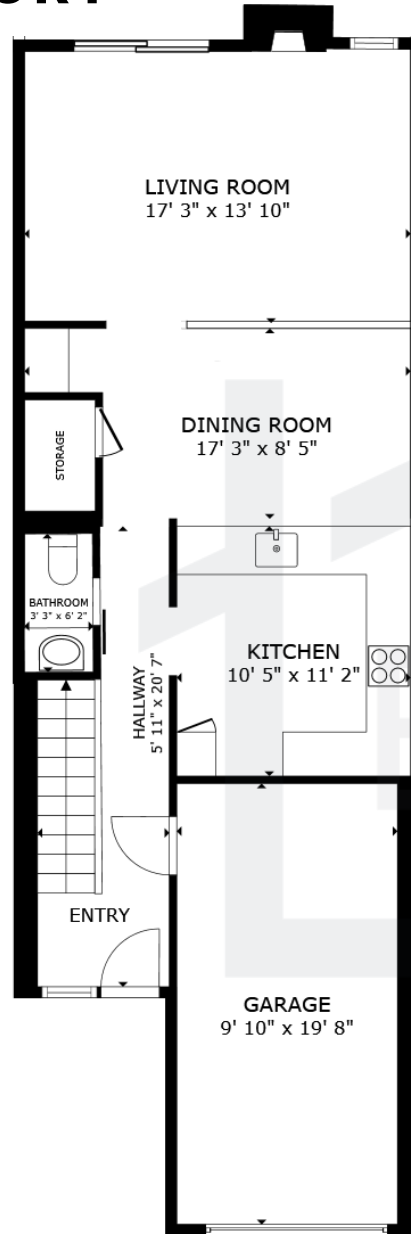

SARATOGA COURT

217 SARATOGA COURT

1,315 Sq. Ft.

1,170 Sq. Ft. Lot

2 Bedrooms

2.5 Baths

Attached 1-car garage

FLOOR 1

FLOOR 2