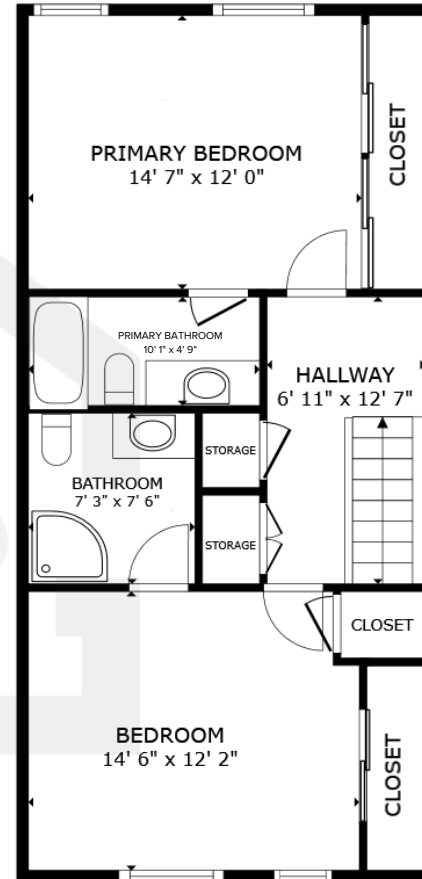

SARATOGA COURT

217 SARATOGA COURT

1,315 Sq. Ft.

1,170 Sq. Ft. Lot

2 Bedrooms

2.5 Baths

Attached 1-car garage

FLOOR 1

FLOOR 2