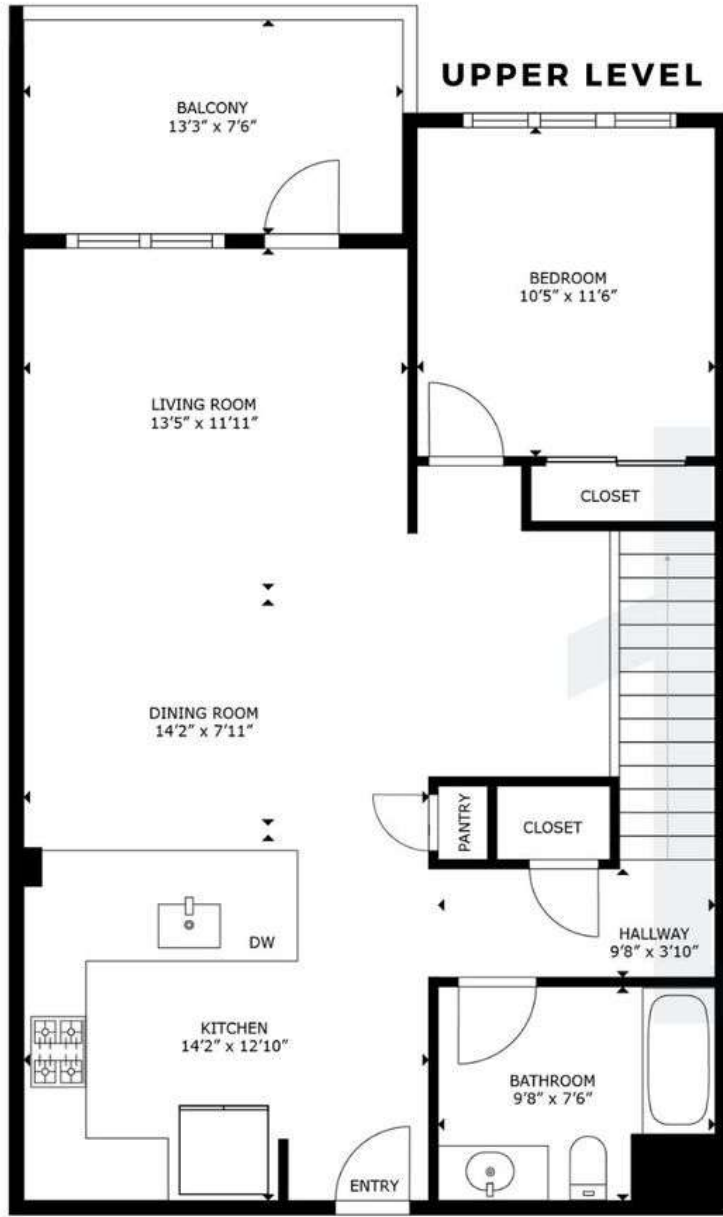

## 5925 CHARLOTTE DR #208

1,261 Sq. Ft.

2 Bedrooms

2 Baths

## LOWER LEVEL