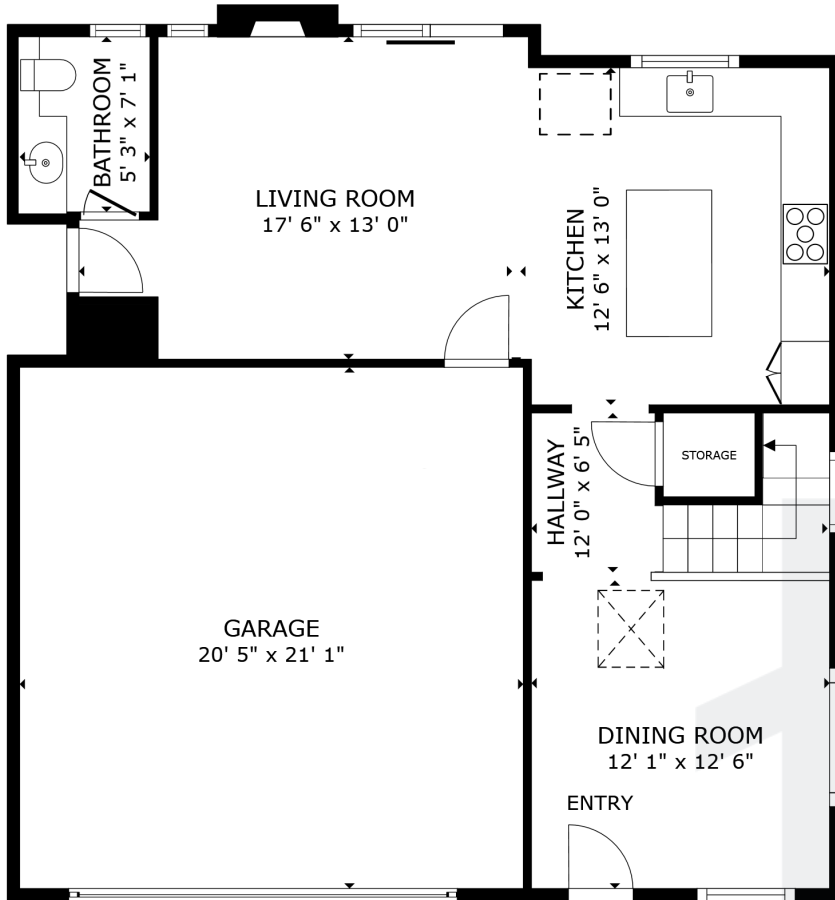

SANTA CLARA

3120 MEMBRILLO CORTE

1,610 Sq. Ft.

2,178 Sq. Ft. Lot

3 Bedrooms

2.5 Baths

Attached 2-Car Garage

FLOOR 1

FLOOR 2