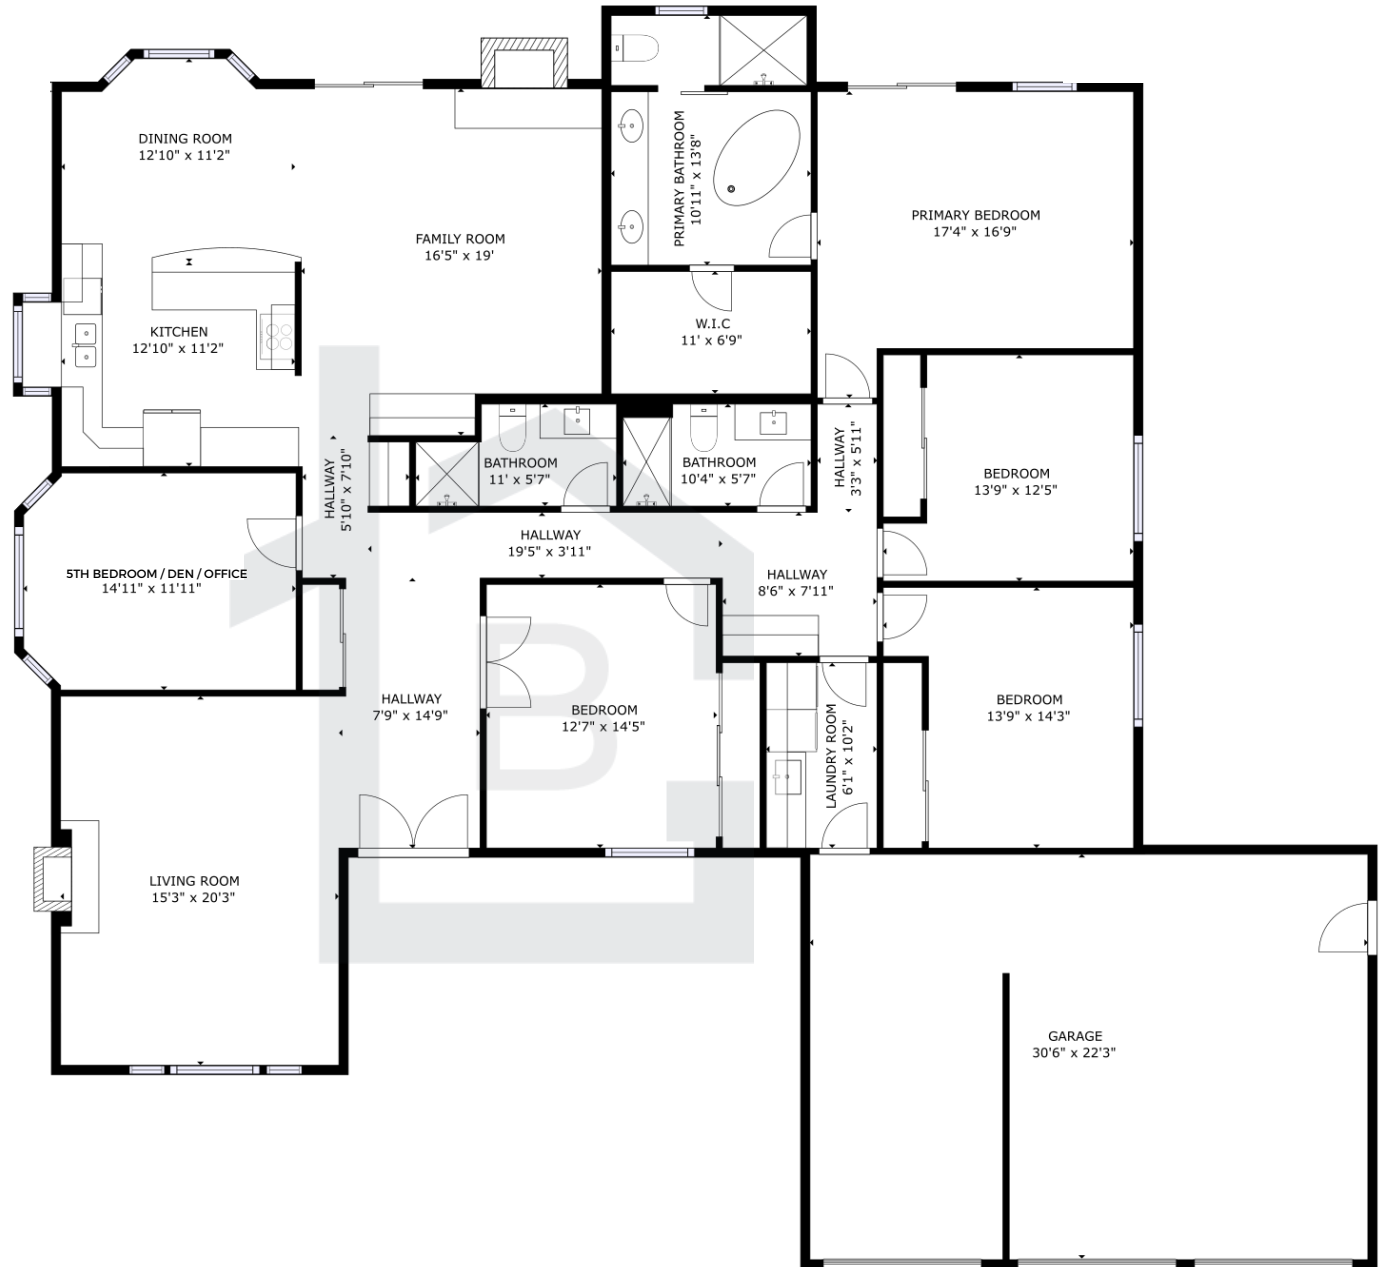

MEADOWLANDS | SAN JOSE

6539 OLD MEADOW CT

2,700 Sq. Ft.

16,117 Sq. Ft. Lot

5 Bedrooms

3 Baths

Attached 3-Car Garage

www.thebrasilgroup.com