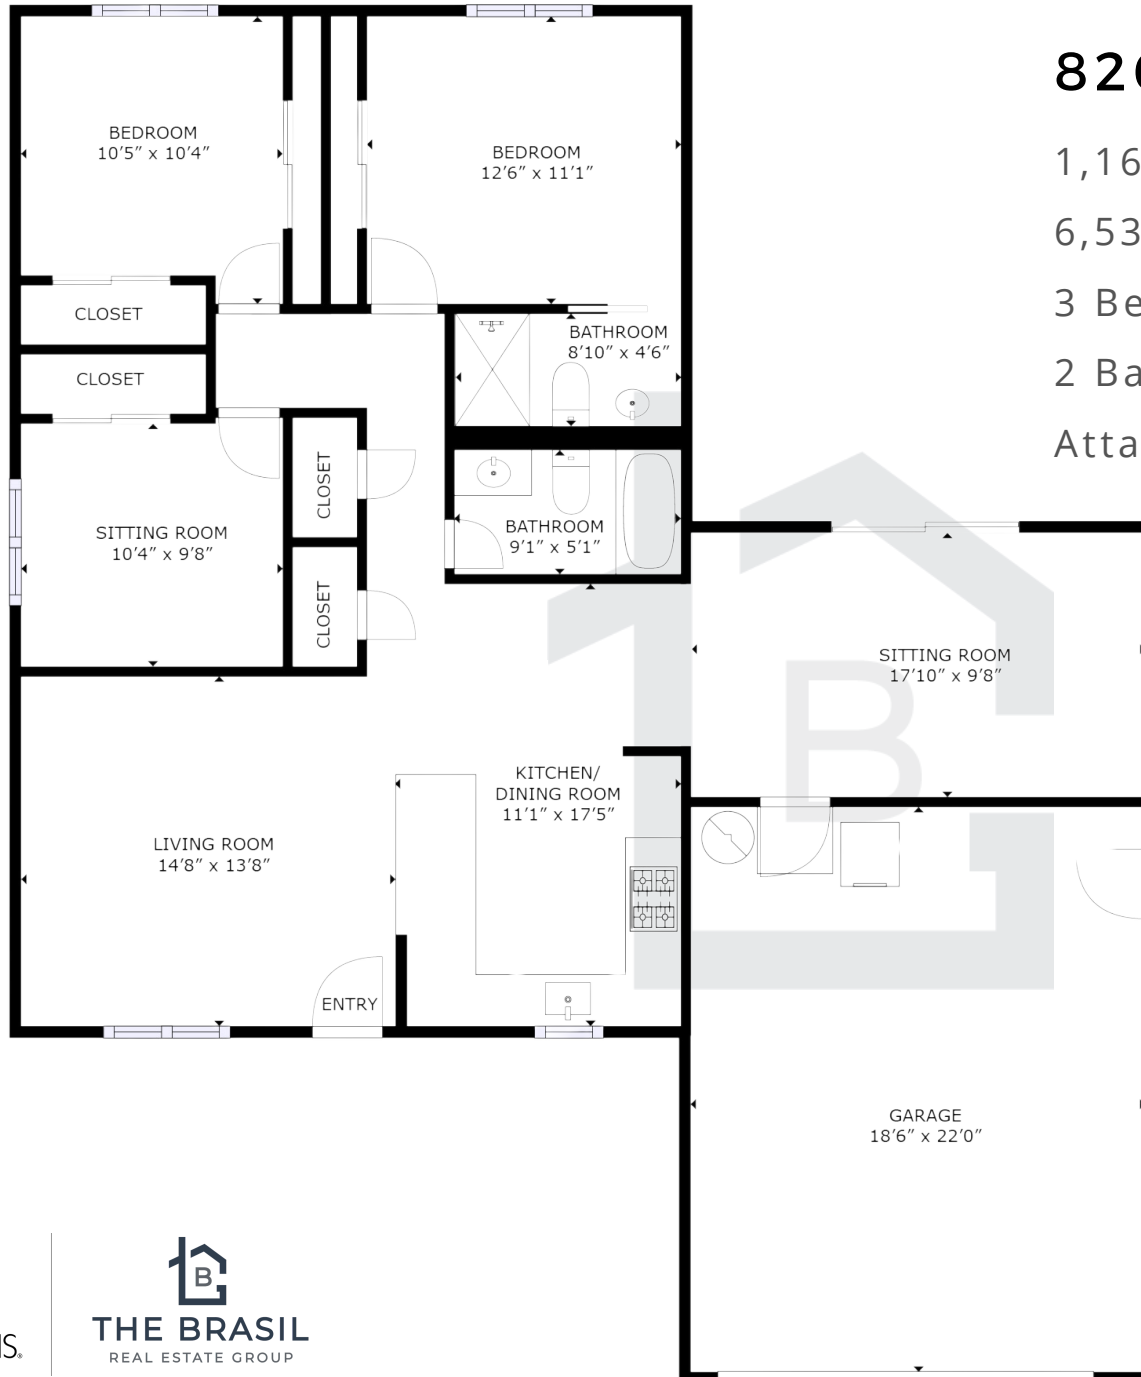

CAMPBELL, CA

826 WALDO ROAD

1,166 Sq. Ft.

6,534 Sq. Ft. Lot

3 Bedrooms

2 Baths

Attached 2-Car Garage

www.thebrasilgroup.com