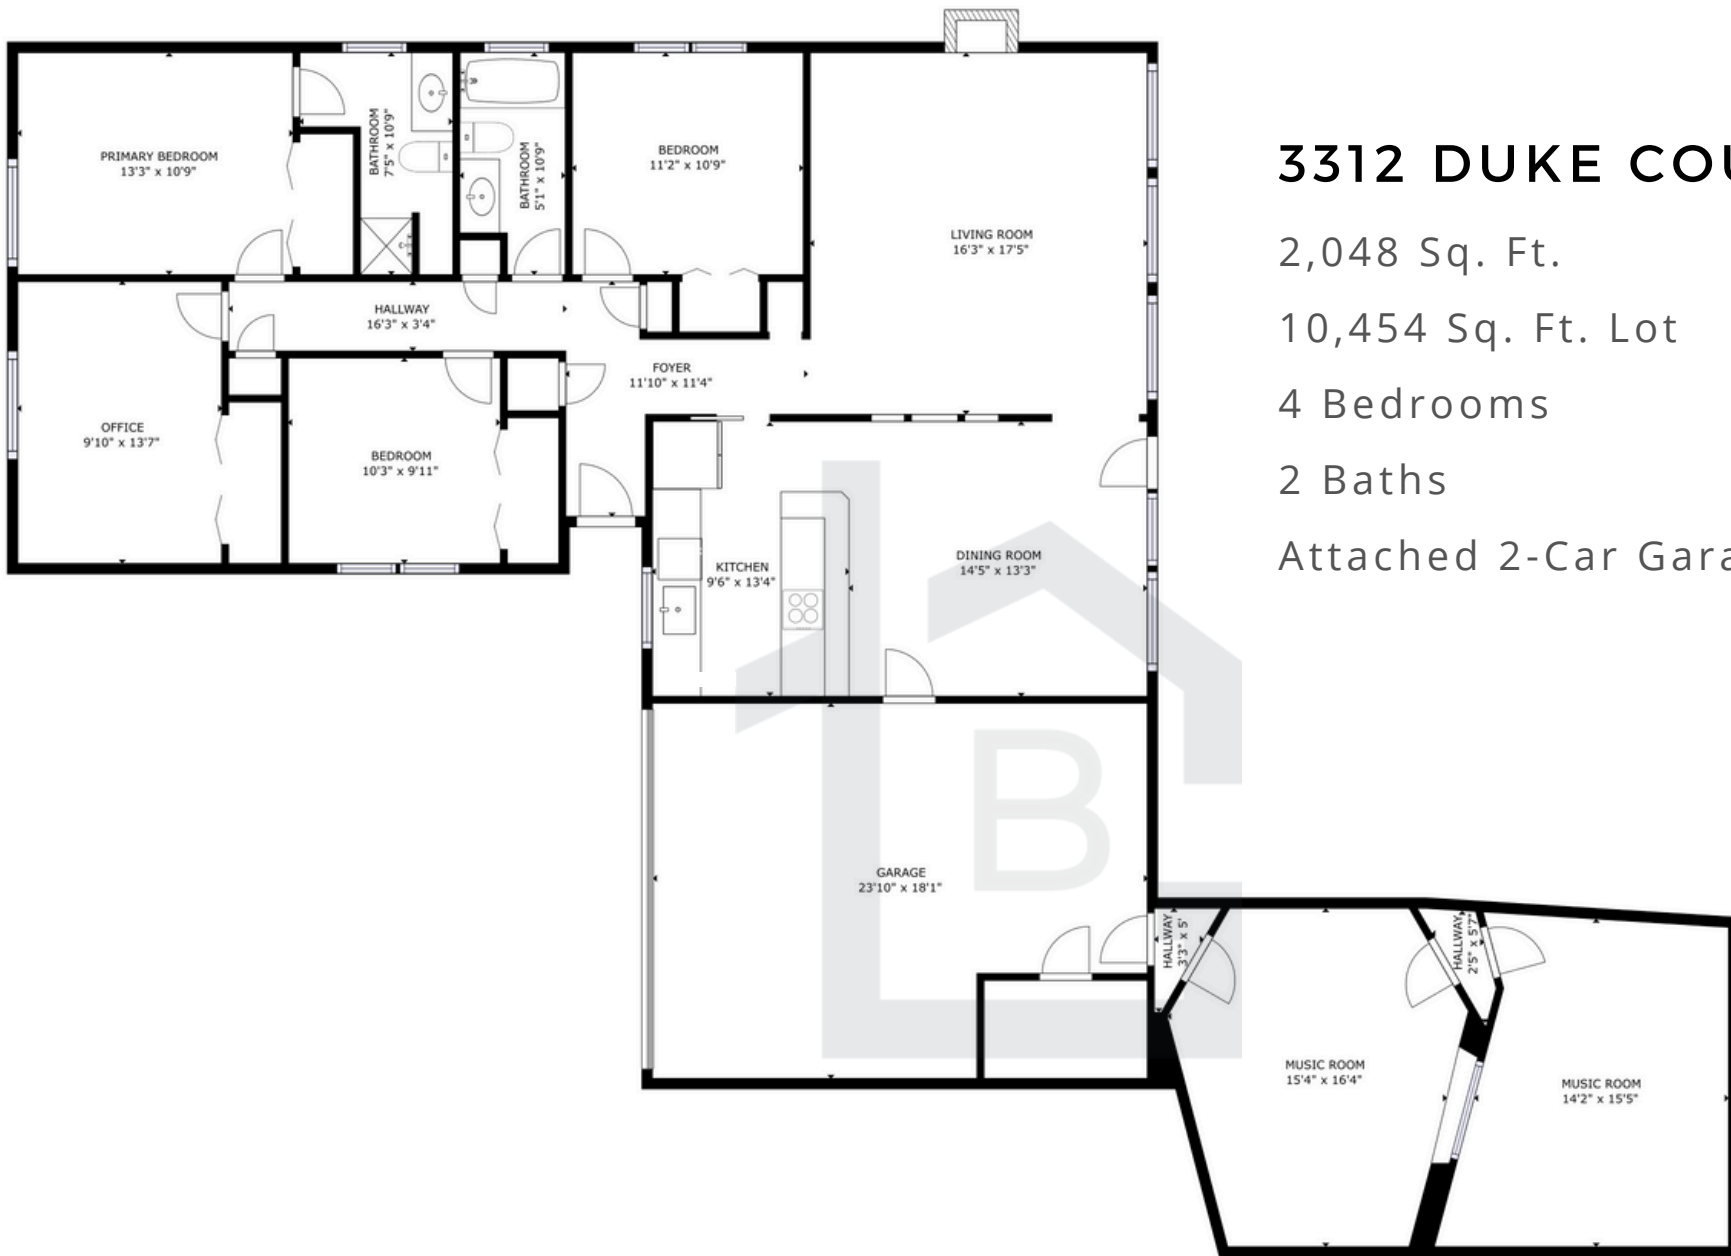

KILLARNEY FARMS (SOUTH) | SANTA CLARA

3312 DUKE COURT

2,048 Sq. Ft.

10,454 Sq. Ft. Lot

4 Bedrooms

2 Baths

Attached 2-Car Garage

www.thebrasilgroup.com