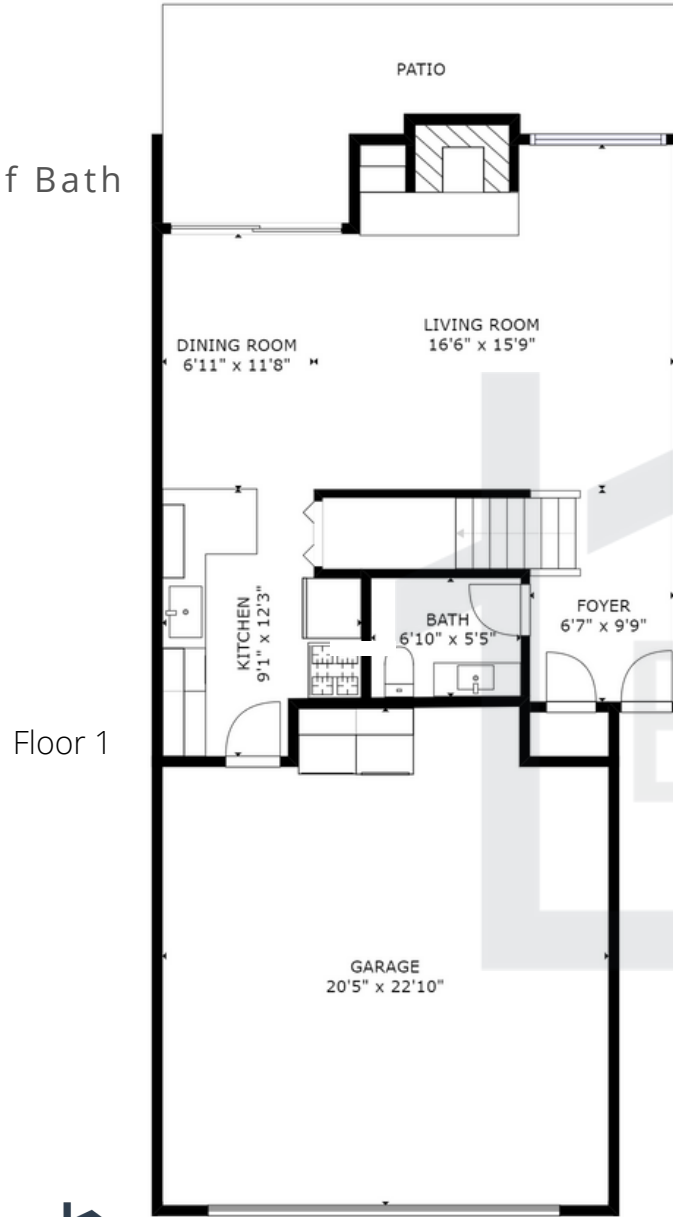

SANTA CLARA

2071 HOLLY BRANCH CT

1,256 sqft.

2 Bedrooms

1 Full Bath, 1 Half Bath

2 Car Garage

www.thebrasilgroup.com

VINICIUS BRASIL
THE BRASIL GROUP
REALTOR, DRE 01419311
408.582.3272