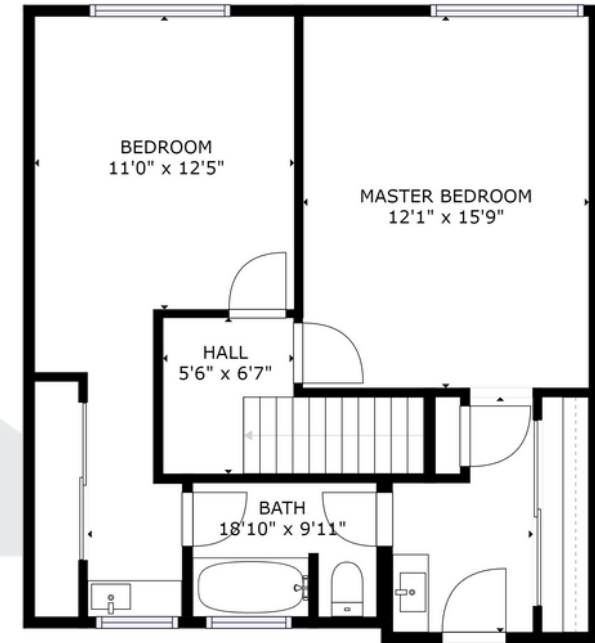

SANTA CLARA

2071 HOLLY BRANCH CT

1,256 sqft.

2 Bedrooms

1 Full Bath, 1 Half Bath

2 Car Garage

www.thebrasilgroup.com

VINICIUS BRASIL
THE BRASIL GROUP
REALTOR, DRE 01419311
408.582.3272