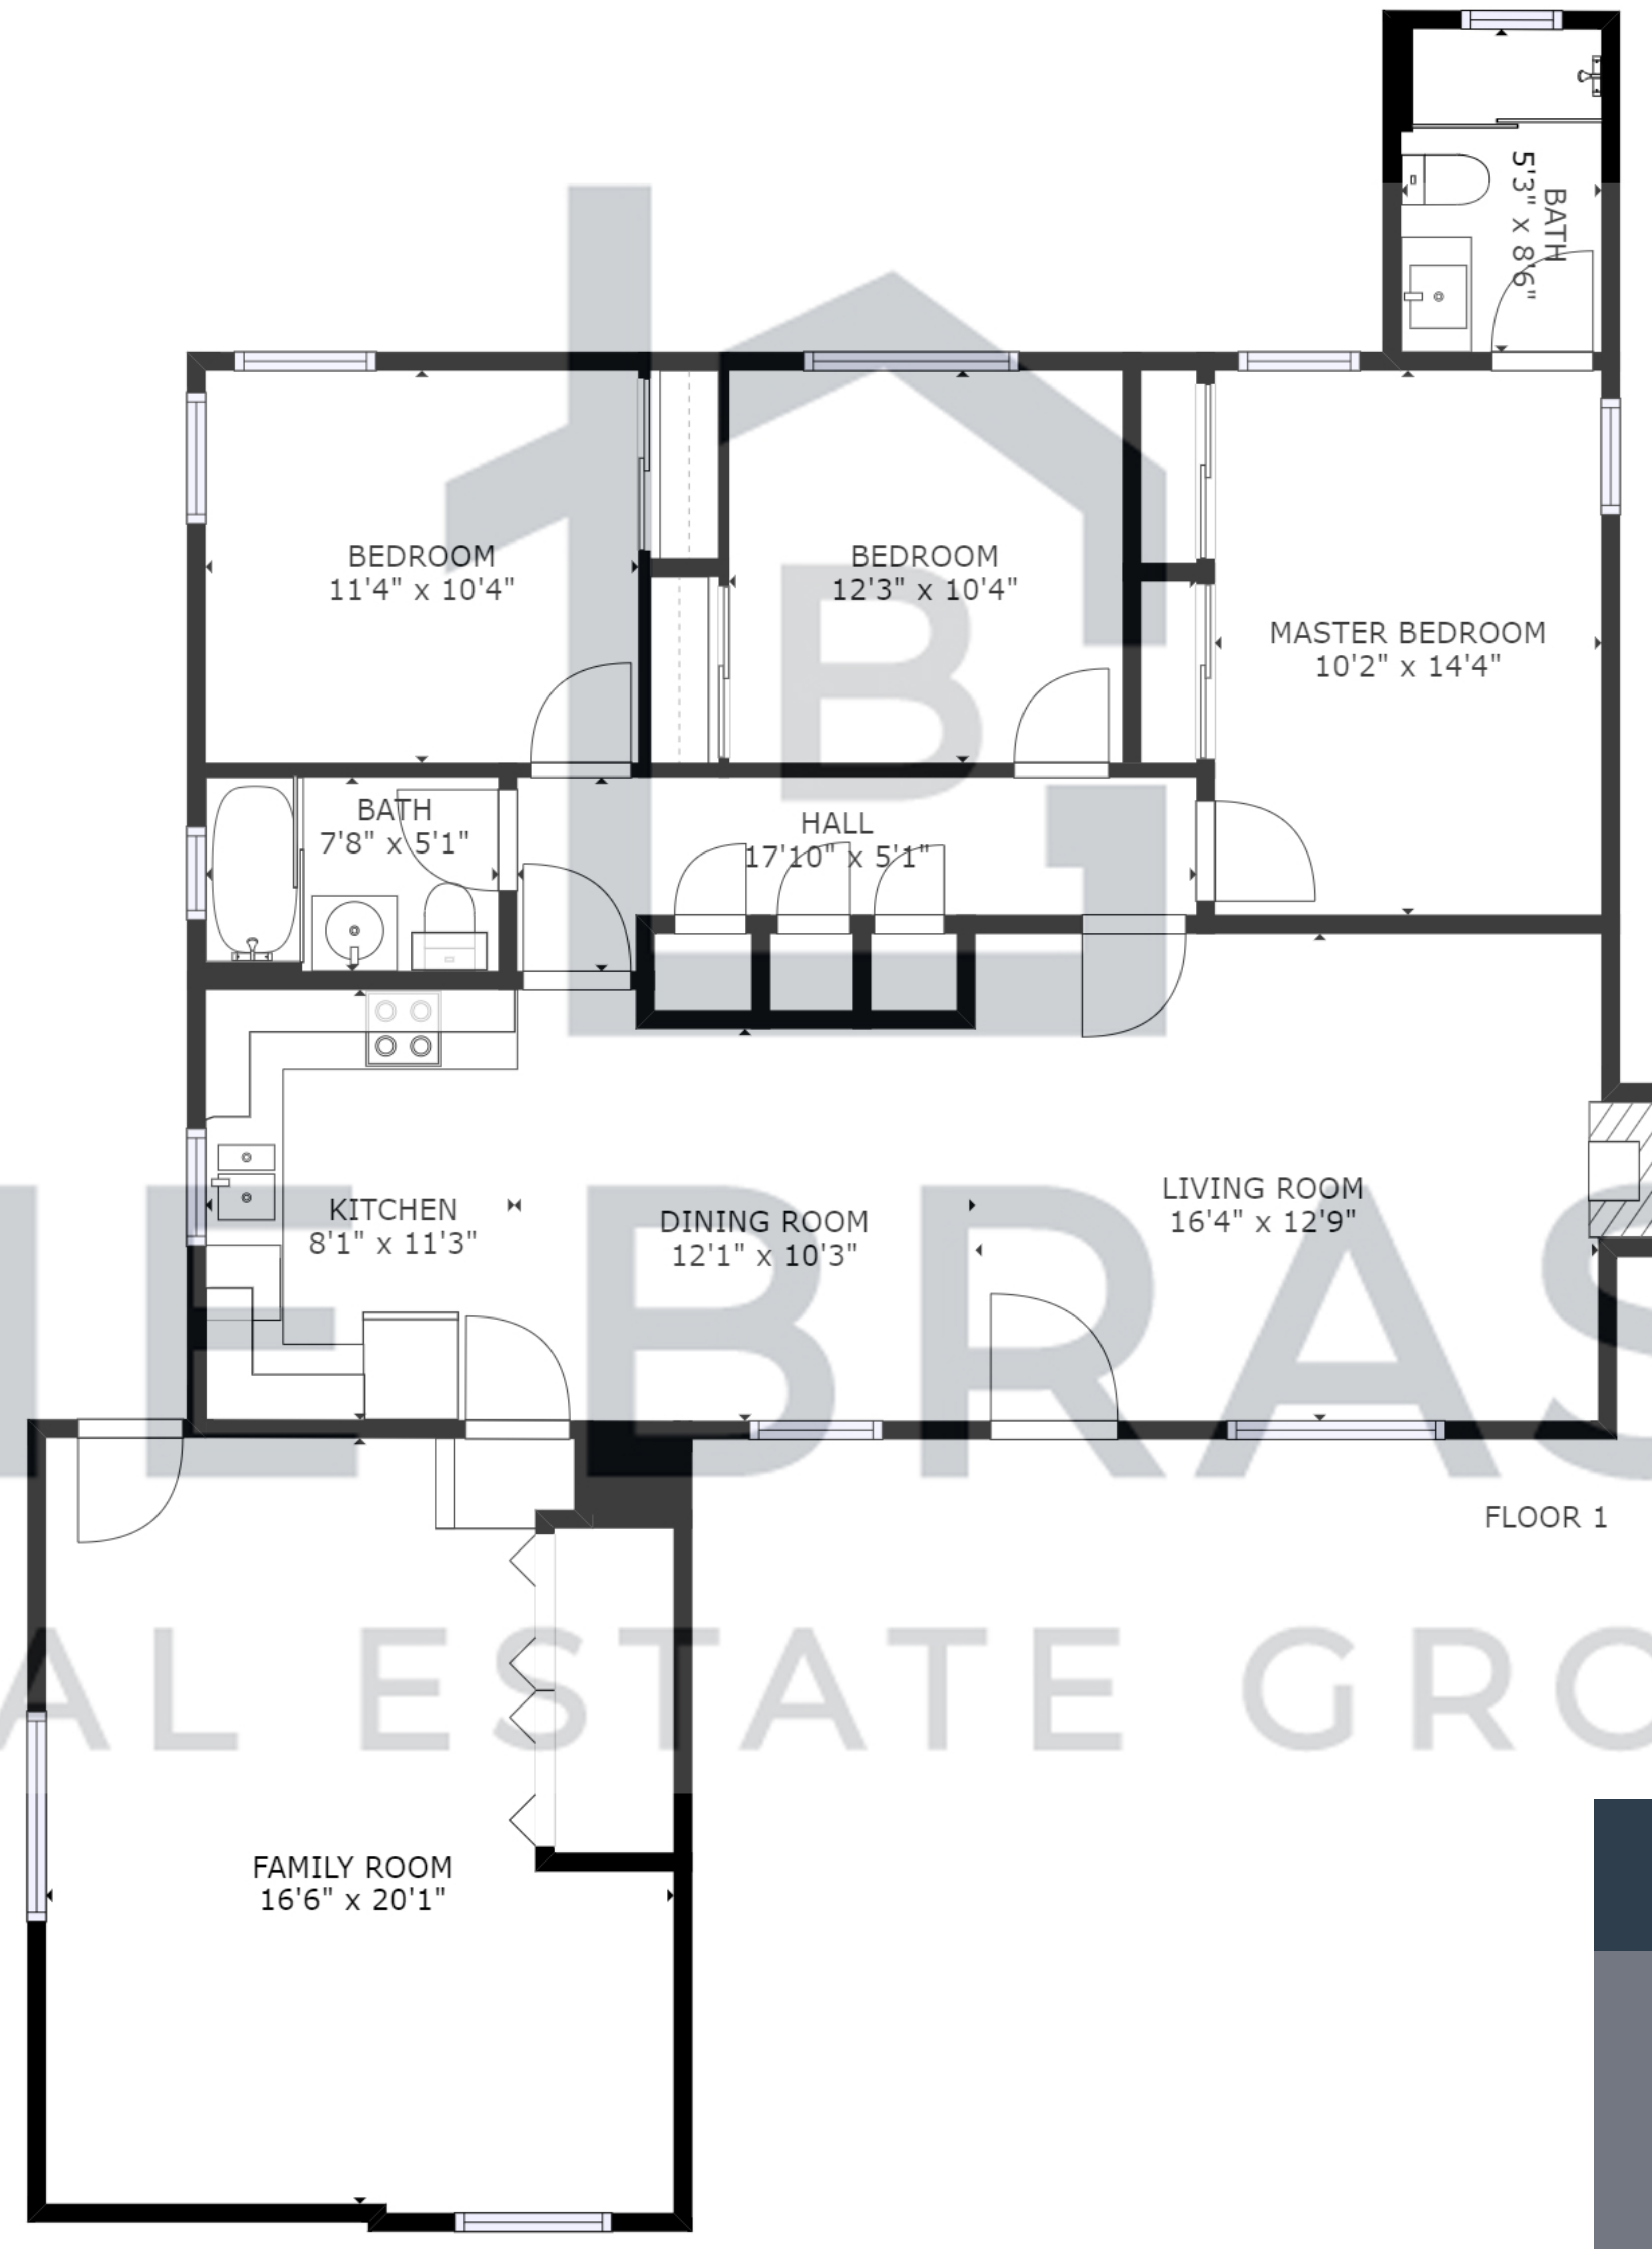

SUNNY BRAE

THE BRASIL
REAL ESTATE GROUP

1168 BLOCK DRIVE

1,087 sqft.
5,350 sqft. lot
3 Bedrooms
2 Full Baths
2 Car Garage

VINICIUS BRASIL, DRE 01419311
Santa Clara Real Estate Guy
408.582.3272