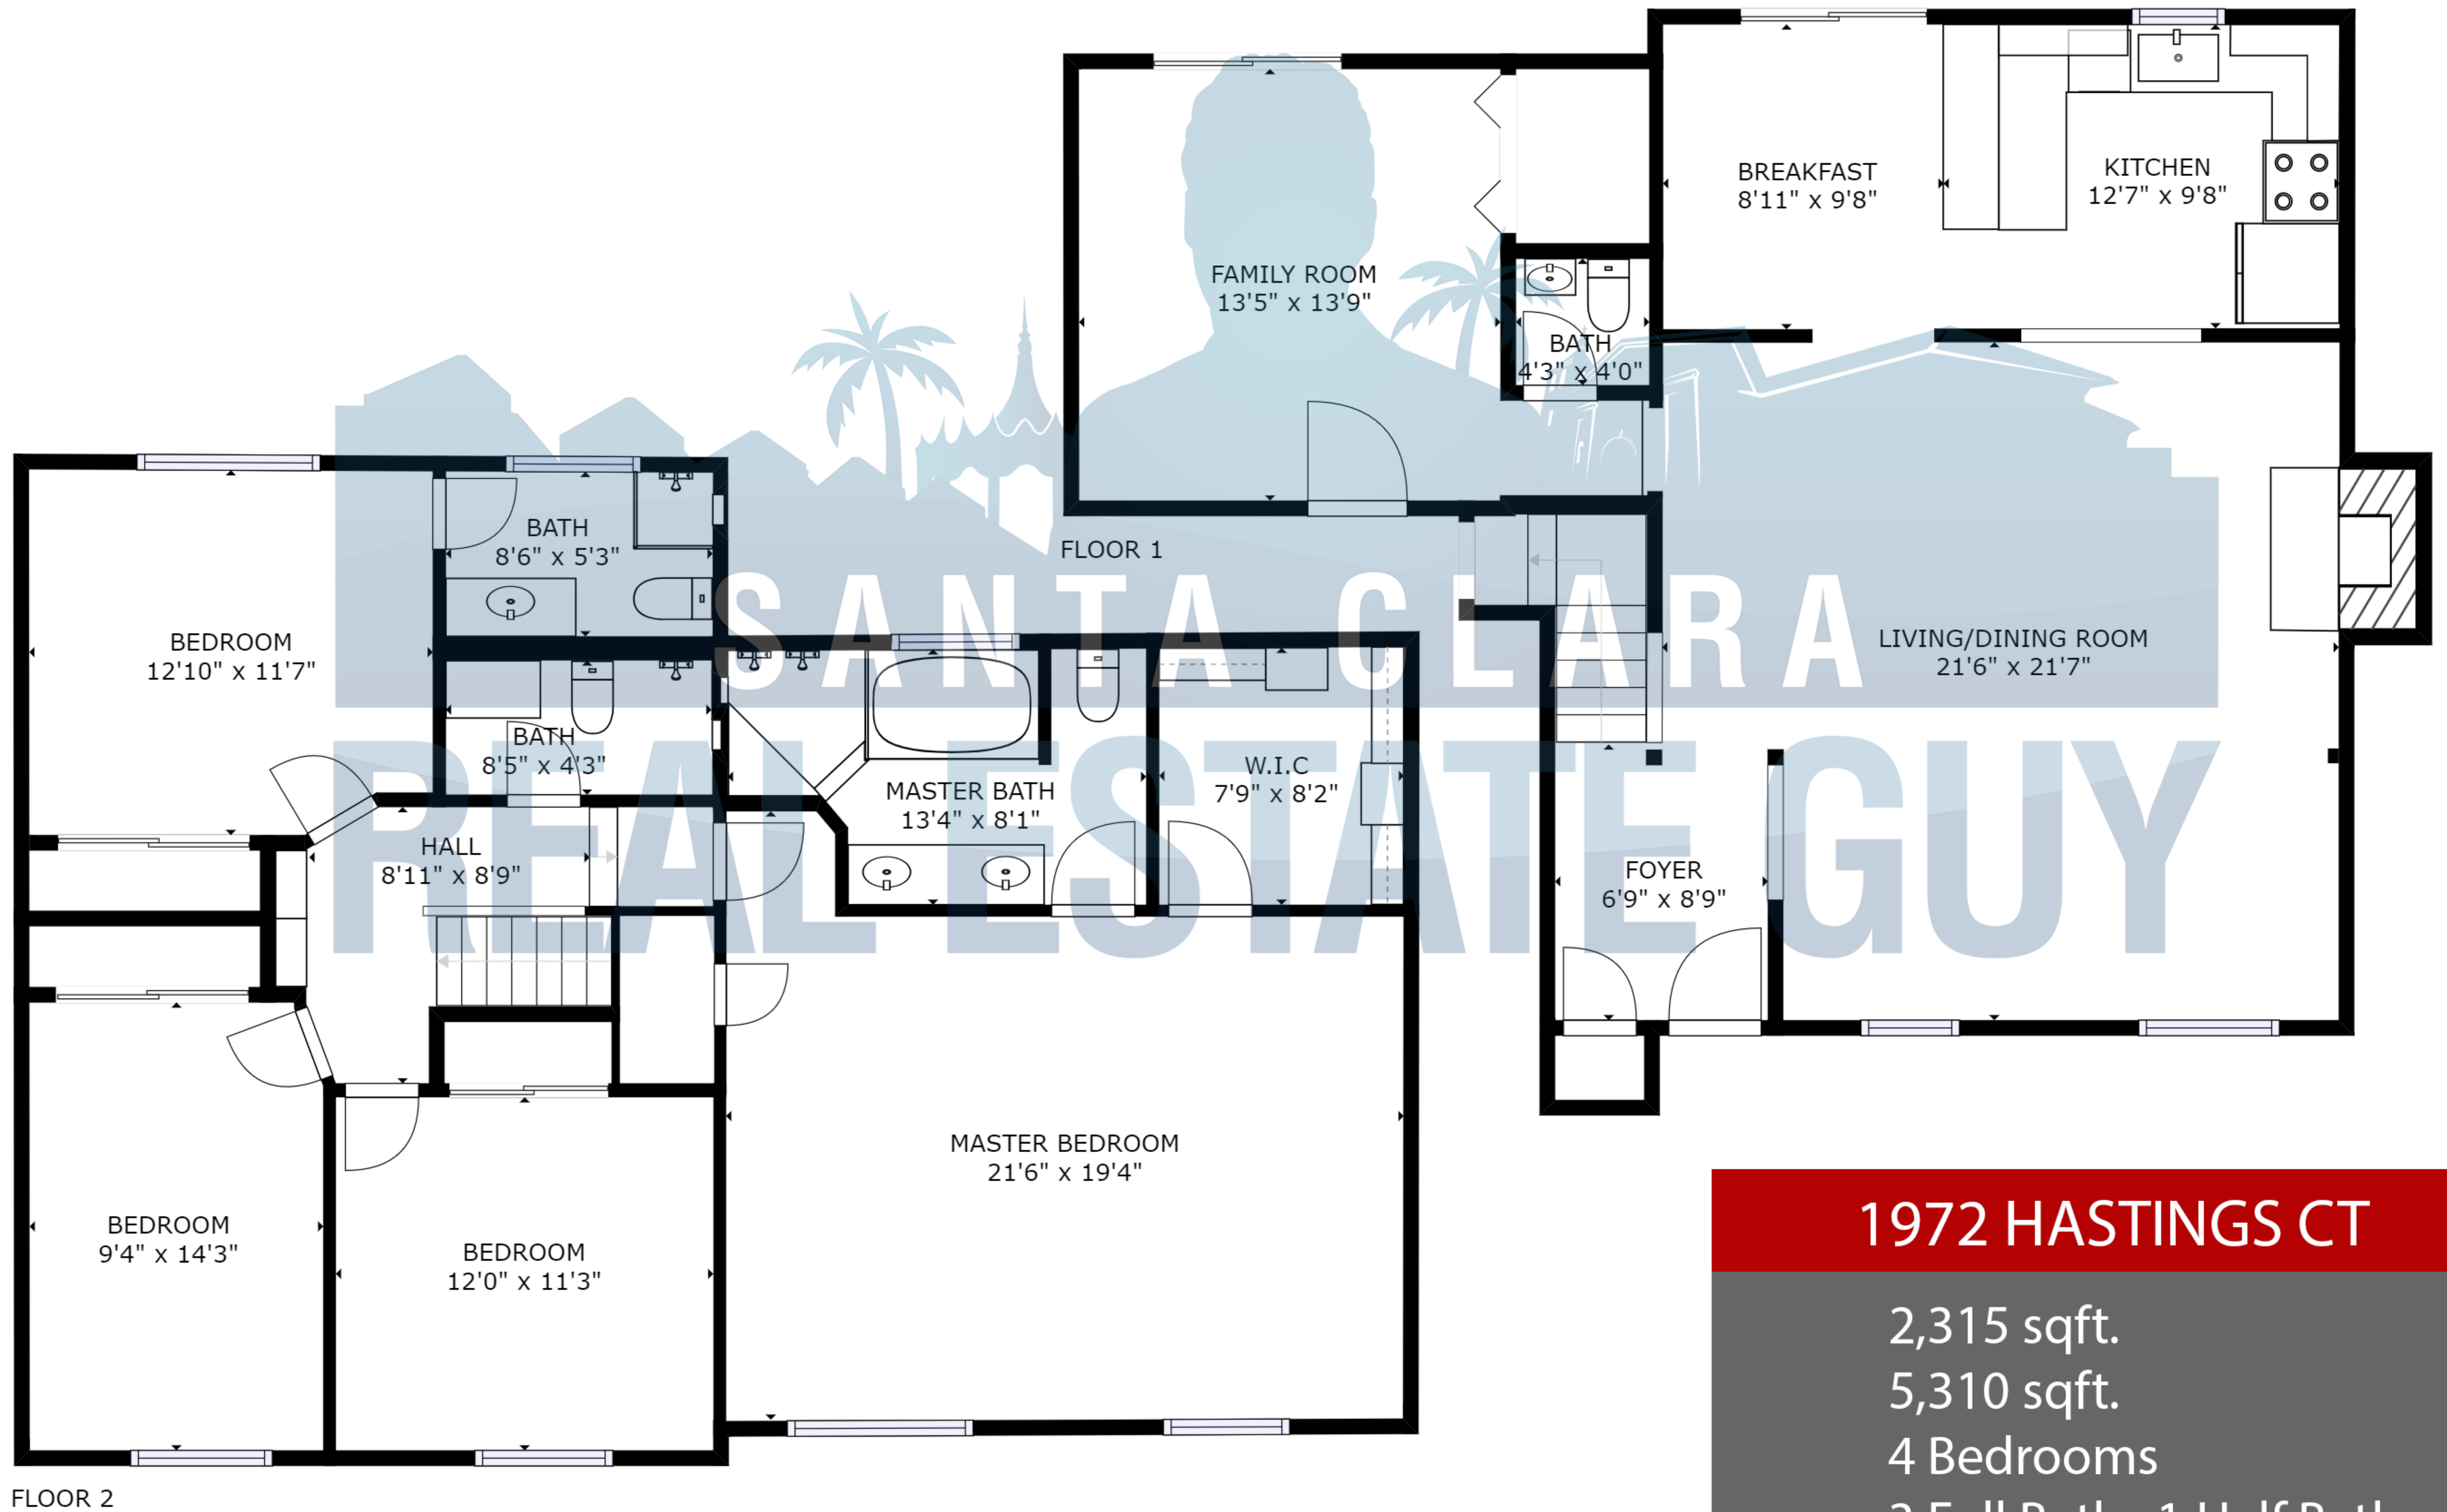

# DARVON PARK

## 1972 HASTINGS CT

2,315 sqft.

5,310 sqft.

4 Bedrooms

3 Full Baths 1 Half Bath

Formal Living Room

2 Car Garage

VINICIUS BRASIL, DRE 01419311  
Santa Clara Real Estate Guy  
408.582.3272

GROSS INTERNAL AREA  
 FLOOR 1: 1020 sq ft, FLOOR 2: 1214 sq ft  
 TOTAL: 2234 sq ft  
 SIZES AND DIMENSIONS ARE APPROXIMATE, ACTUAL MAY VARY.

SANTA CLARA

REAL ESTATE CO