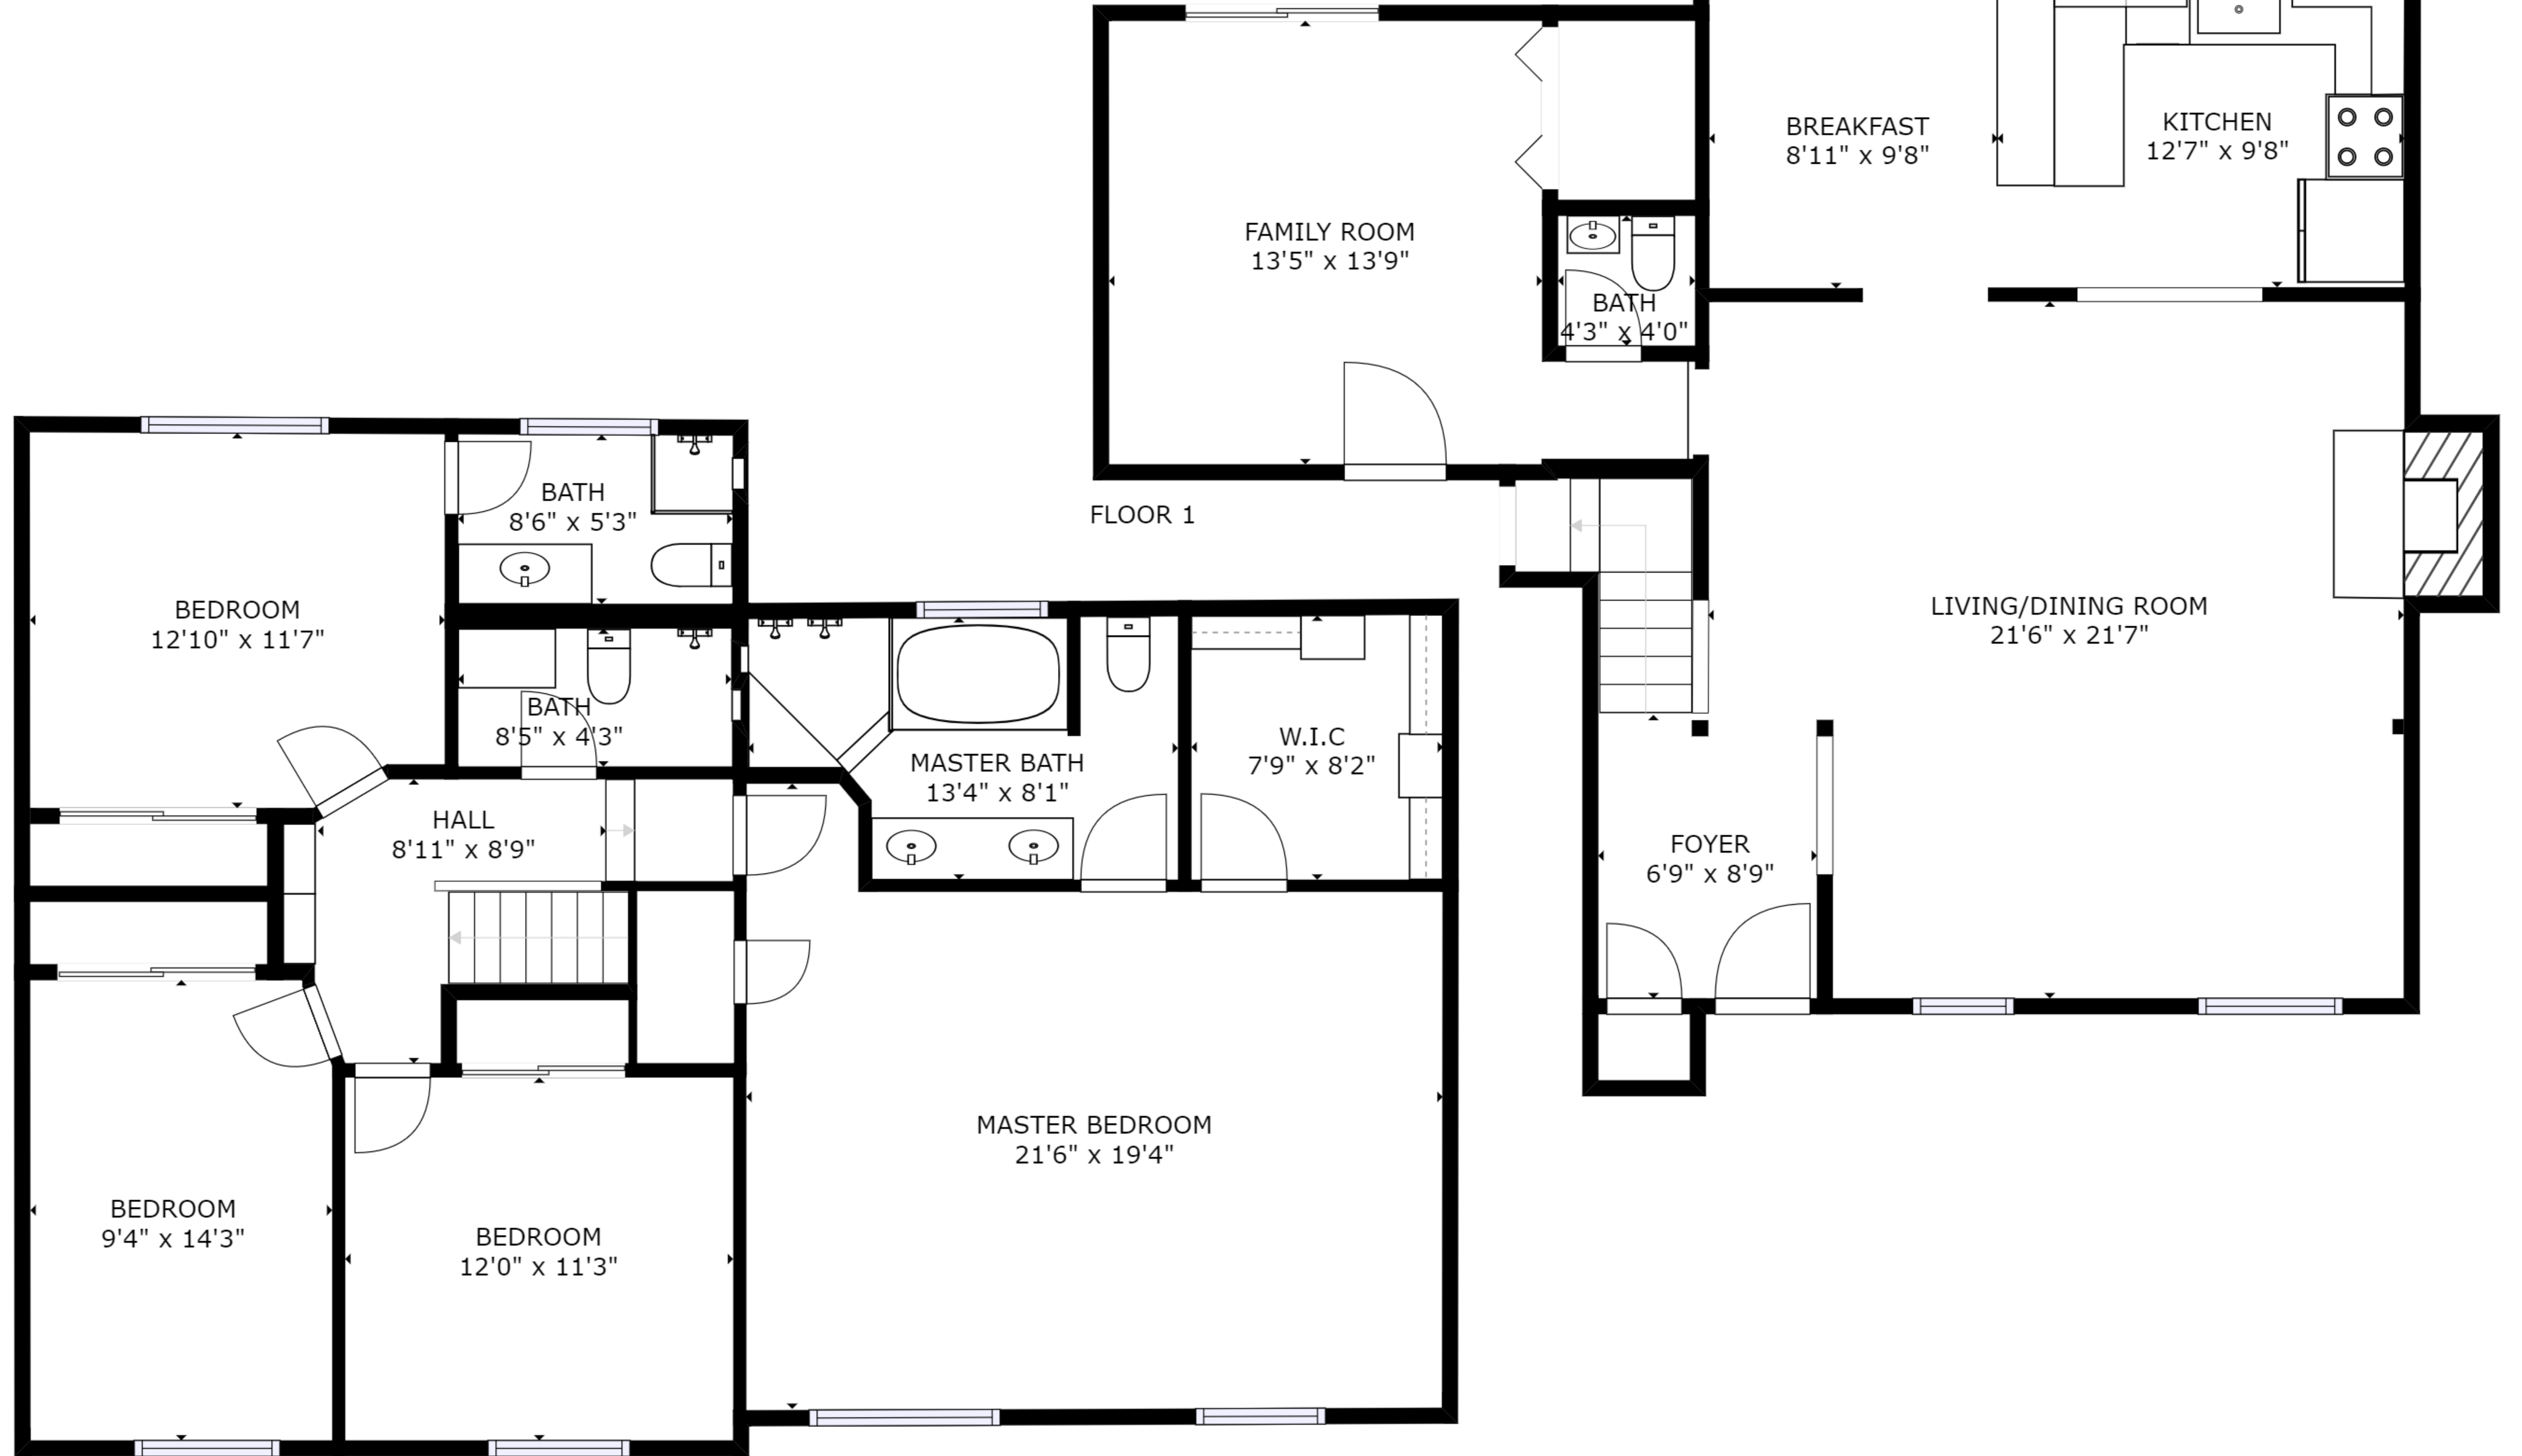

## 1972 HASTINGS CT

2,315 sqft.

5,310 sqft.

4 Bedrooms

3 Full Baths 1 Half Bath

Formal Living Room

2 Car Garage

VINICIUS BRASIL, DRE 01419311  
Santa Clara Real Estate Guy  
408.582.3272

GROSS INTERNAL AREA  
 FLOOR 1: 1020 sq ft, FLOOR 2: 1214 sq ft  
 TOTAL: 2234 sq ft  
 SIZES AND DIMENSIONS ARE APPROXIMATE, ACTUAL MAY VARY.

SANTA CLARA

REAL ESTATE CO