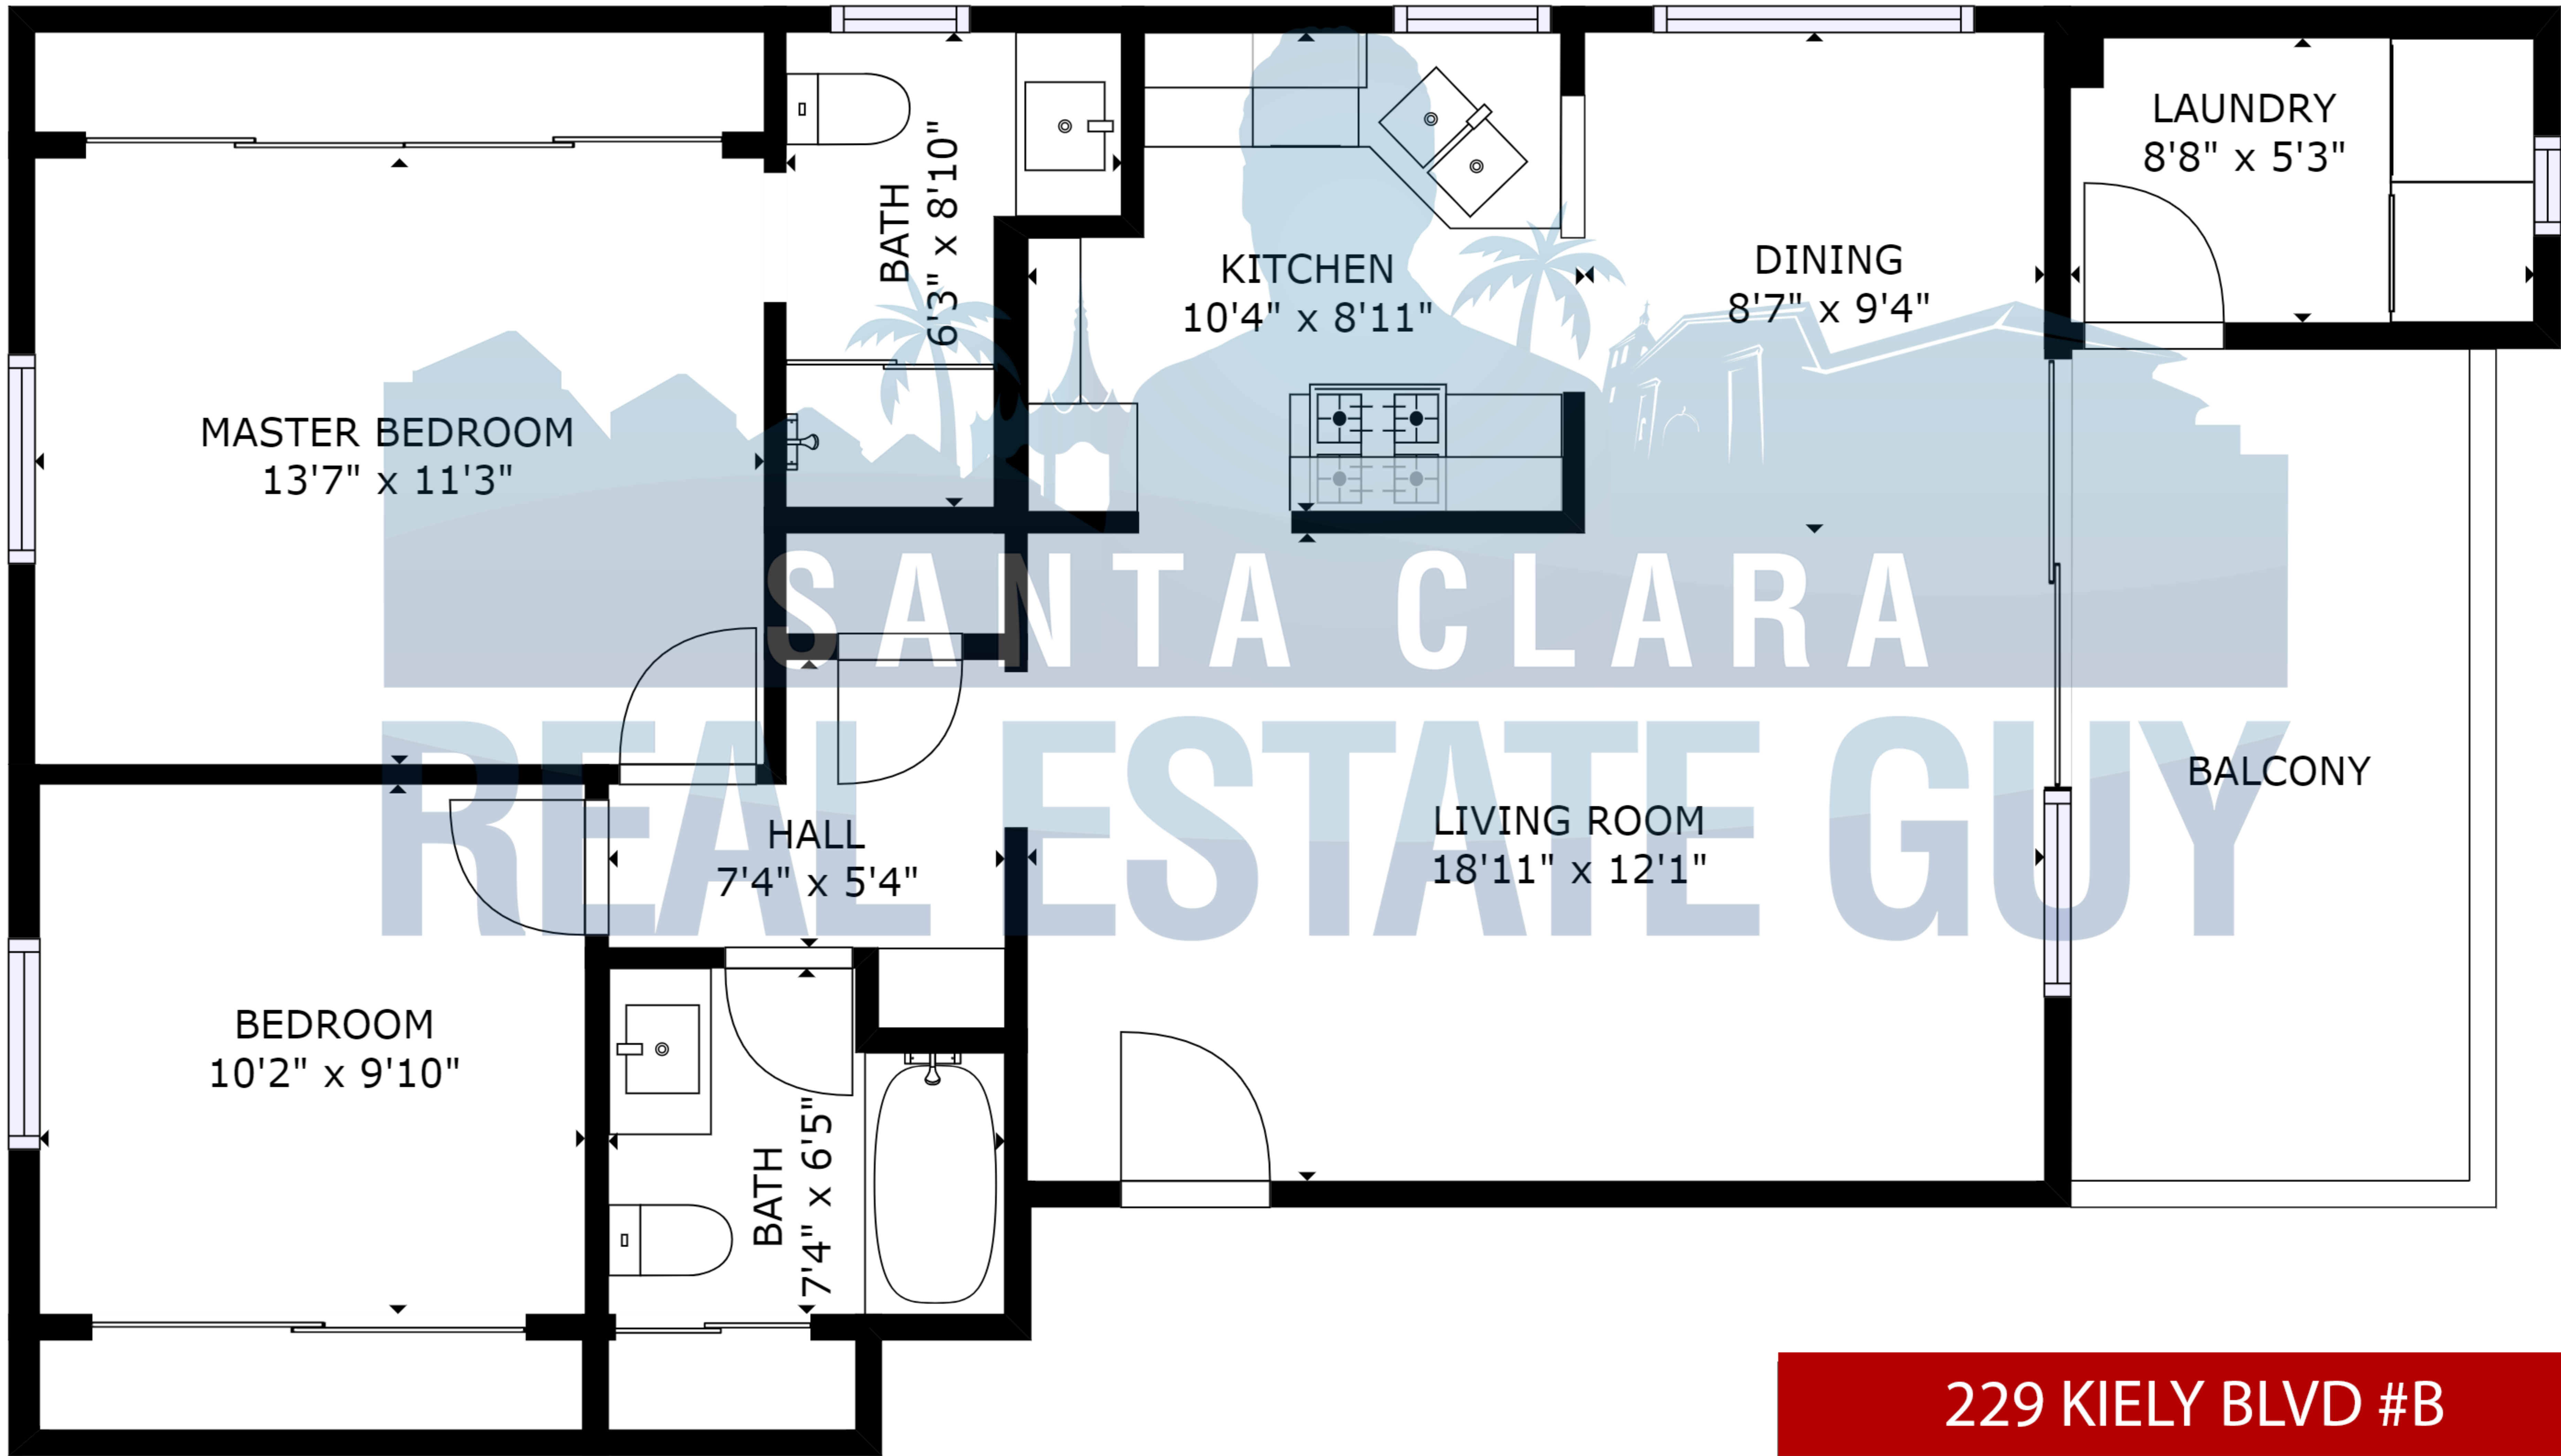

# KENTFIELD

FLOOR 1

229 KIELY BLVD #B

1,067 sqft.

2 Bedrooms

2 Baths

1 Car Carport

**kw**  
KELLERWILLIAMS.

VINICIUS BRASIL, BRE 01419311  
Santa Clara Real Estate Guy  
408.582.3272

FLOOR 1

GROSS INTERNAL AREA  
 FLOOR 1: 924 sq ft, EXCLUDED AREAS:  
 BALCONY: 115 sq ft  
 TOTAL: 924 sq ft  
 SIZES AND DIMENSIONS ARE APPROXIMATE, ACTUAL MAY VARY.