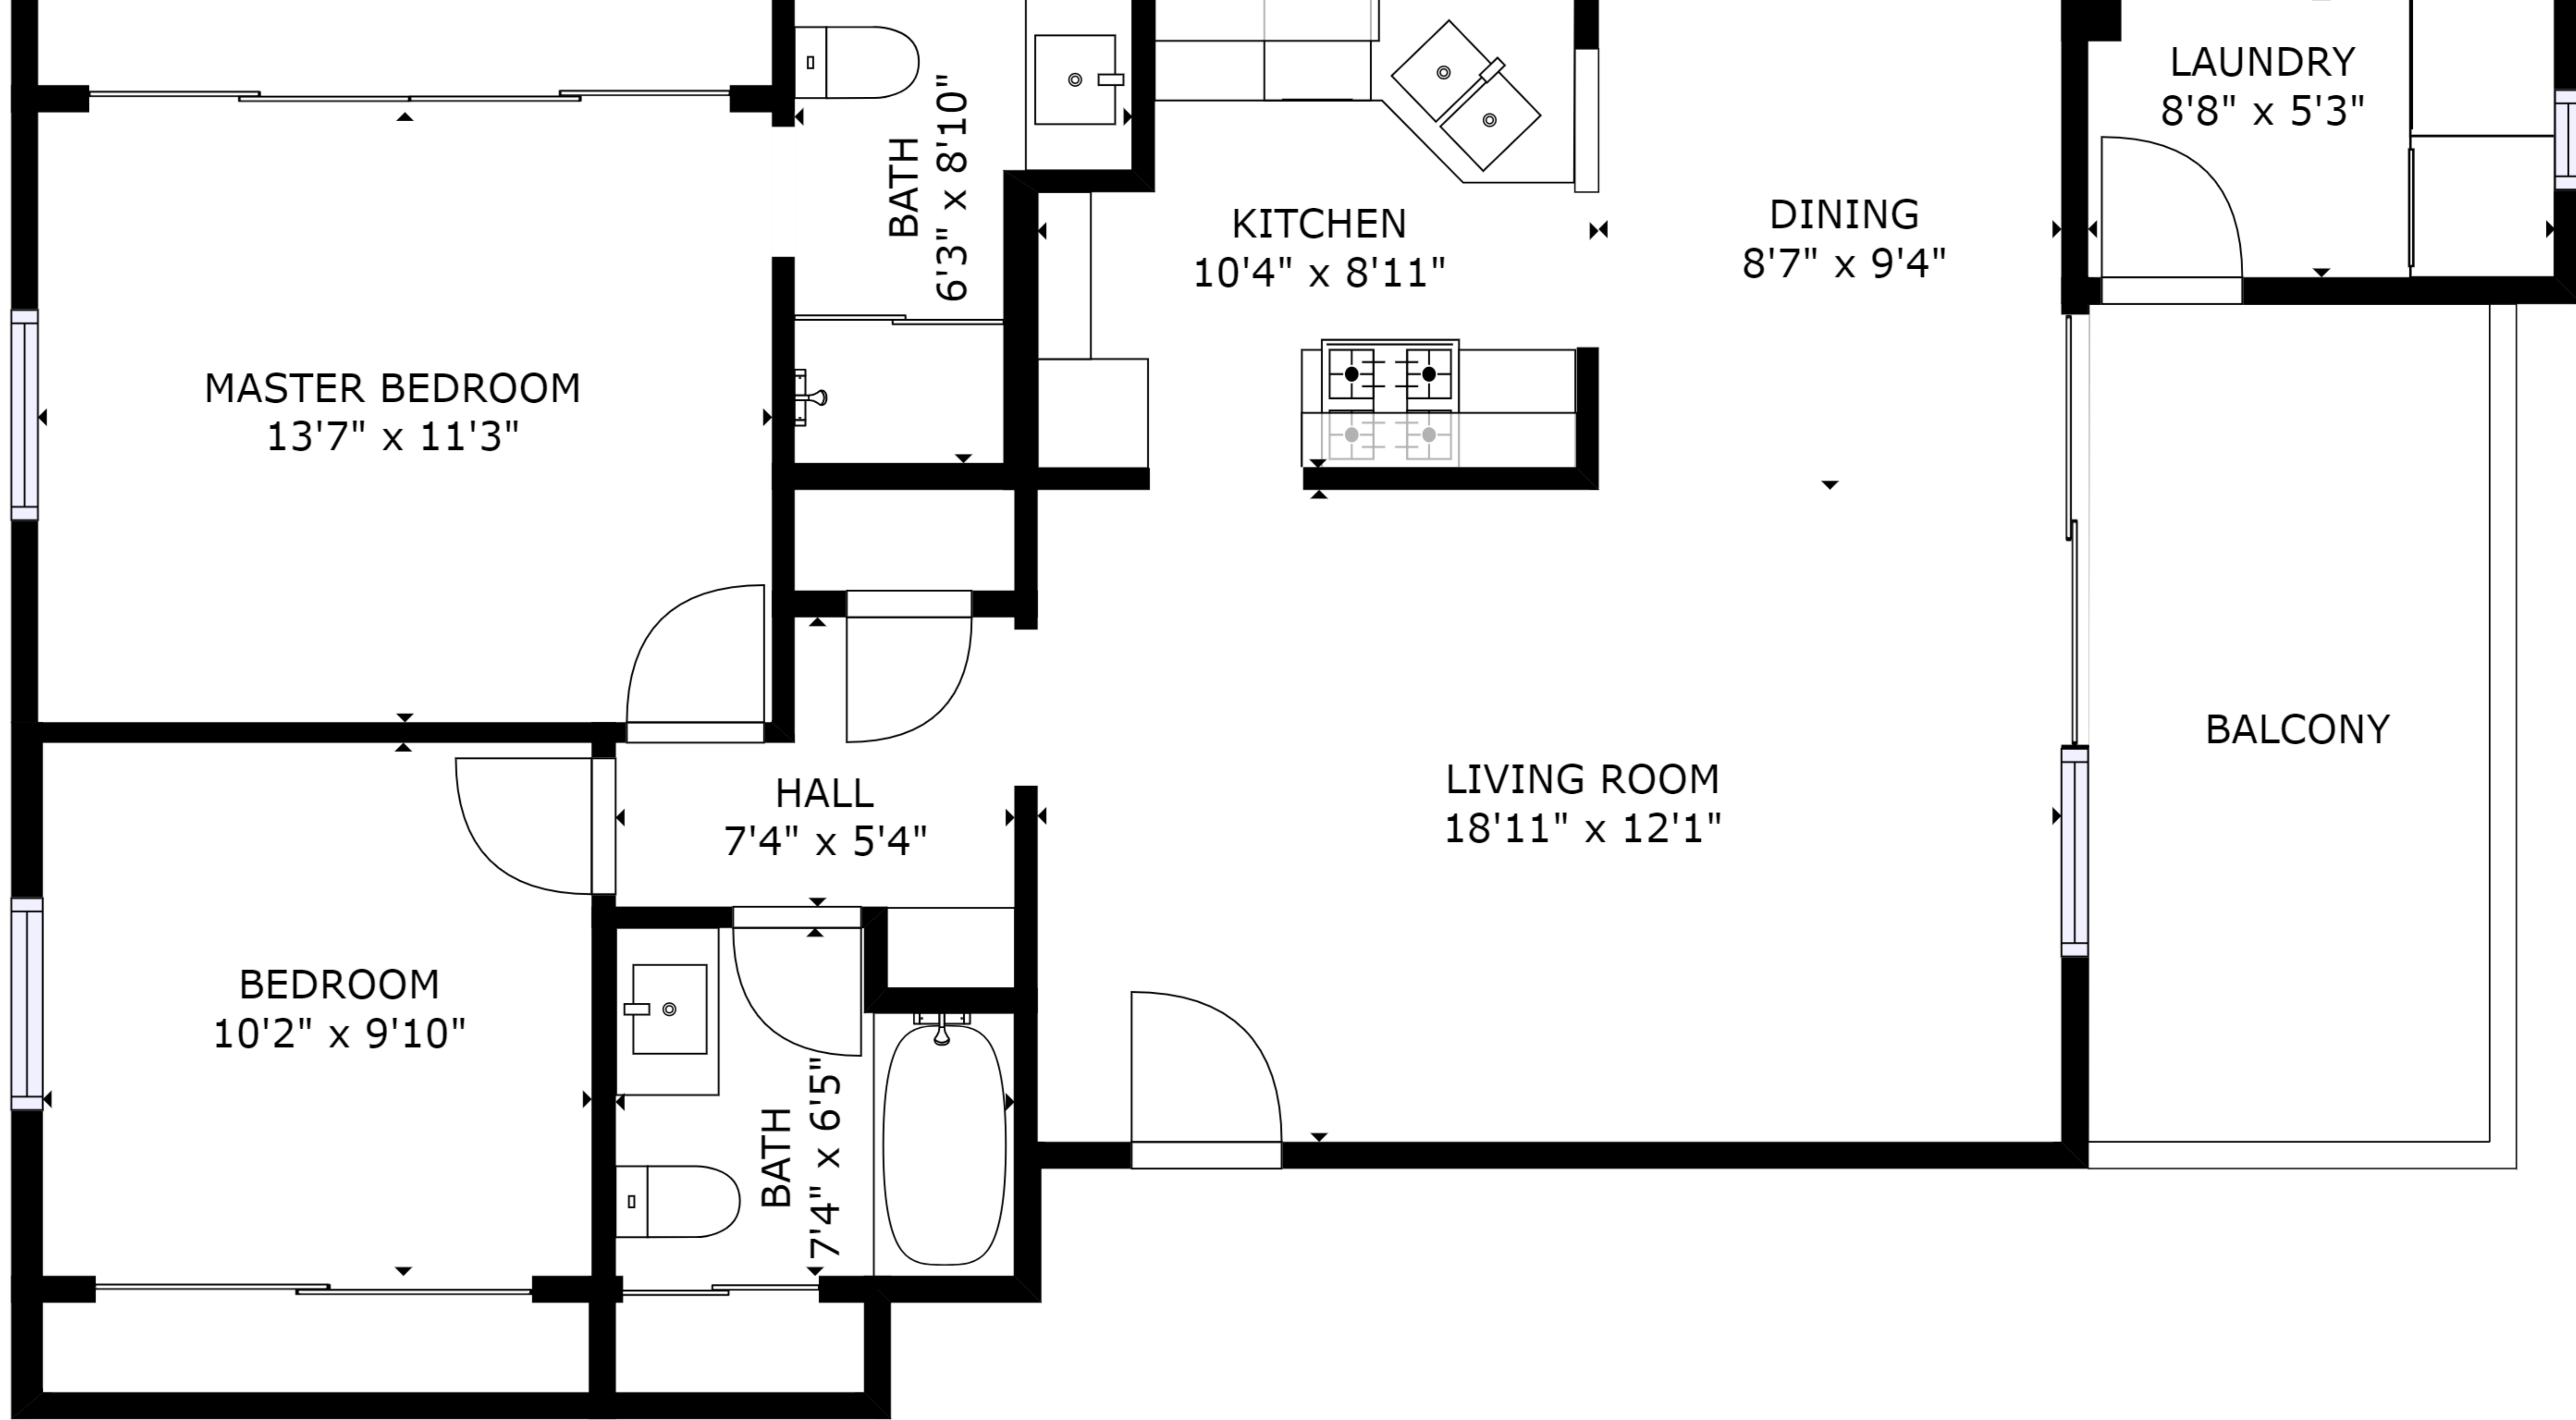

# KENTFIELD

FLOOR 1

229 KIELY BLVD #B

1,067 sqft.

2 Bedrooms

2 Baths

1 Car Carport

**kw**  
KELLERWILLIAMS.

VINICIUS BRASIL, BRE 01419311  
Santa Clara Real Estate Guy  
408.582.3272

FLOOR 1

GROSS INTERNAL AREA  
 FLOOR 1: 924 sq ft, EXCLUDED AREAS:  
 BALCONY: 115 sq ft  
 TOTAL: 924 sq ft  
 SIZES AND DIMENSIONS ARE APPROXIMATE, ACTUAL MAY VARY.