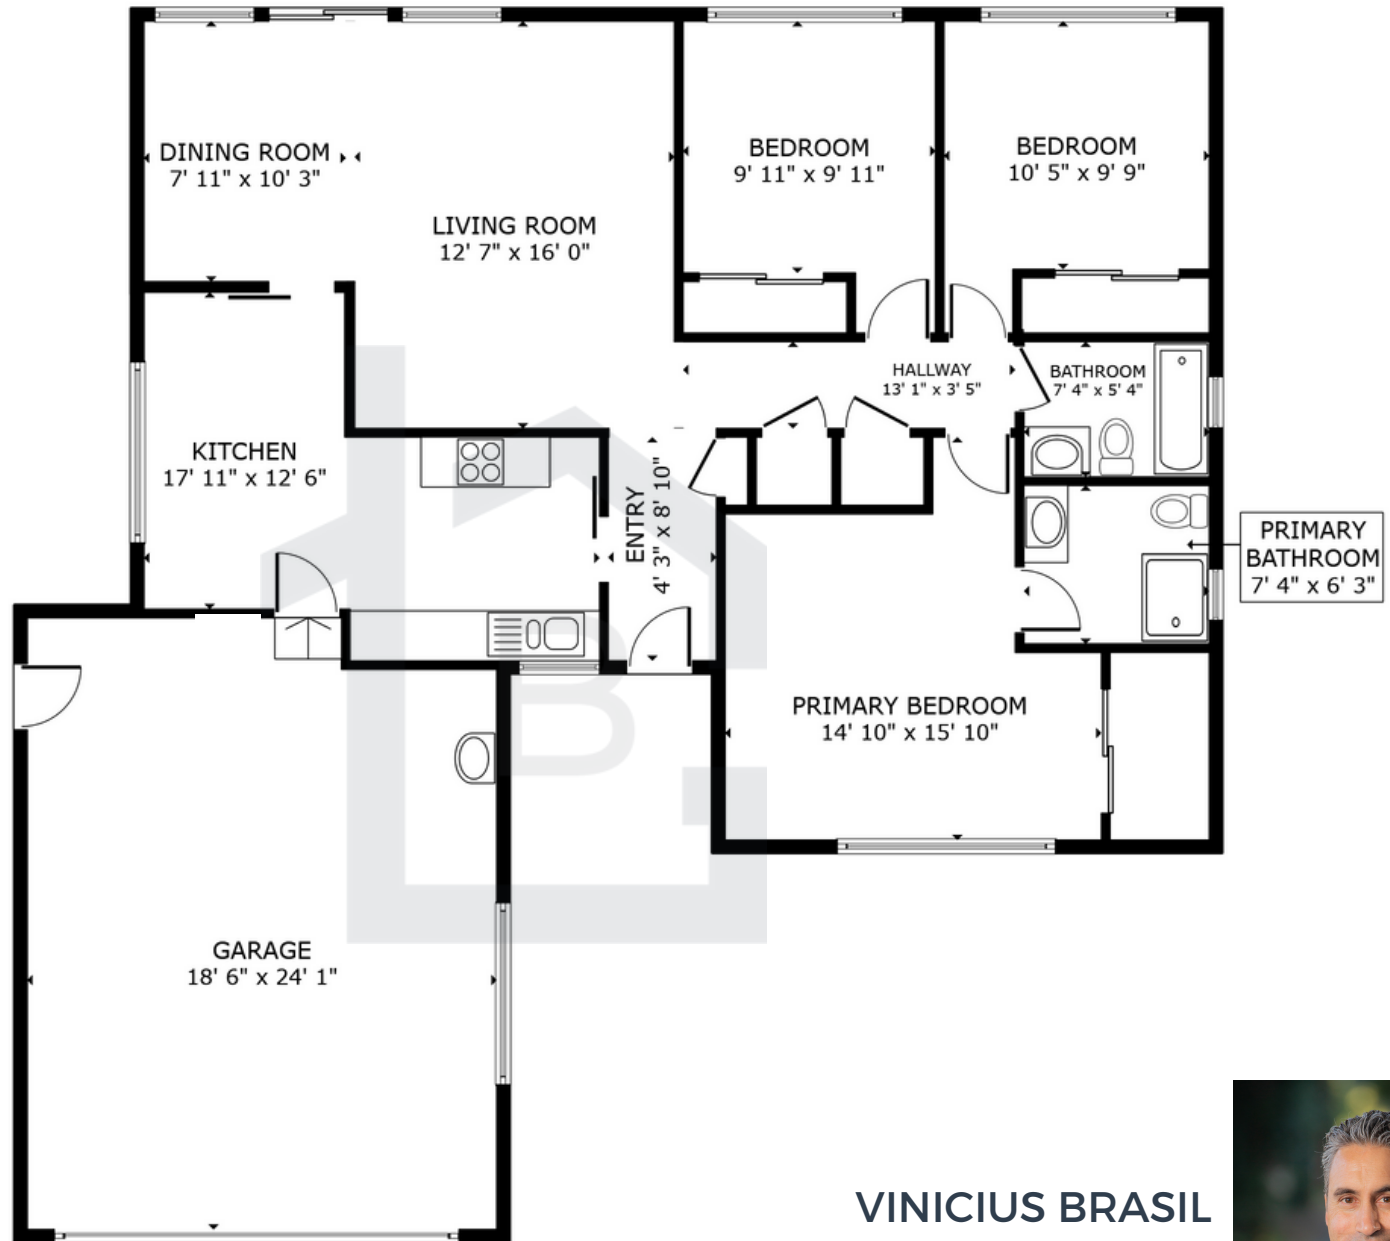

HOMESTEAD HIGH | SUNNYVALE

950 BIDWELL AVENUE

- 1,305sqft.
- 3 Bedrooms
- 2 Baths
- 2 Car Garage

www.thebrasilgroup.com

VINICIUS BRASIL
FLOOR PLAN THE BRASIL GROUP
REALTOR, DRE 01419311
408.582.3272