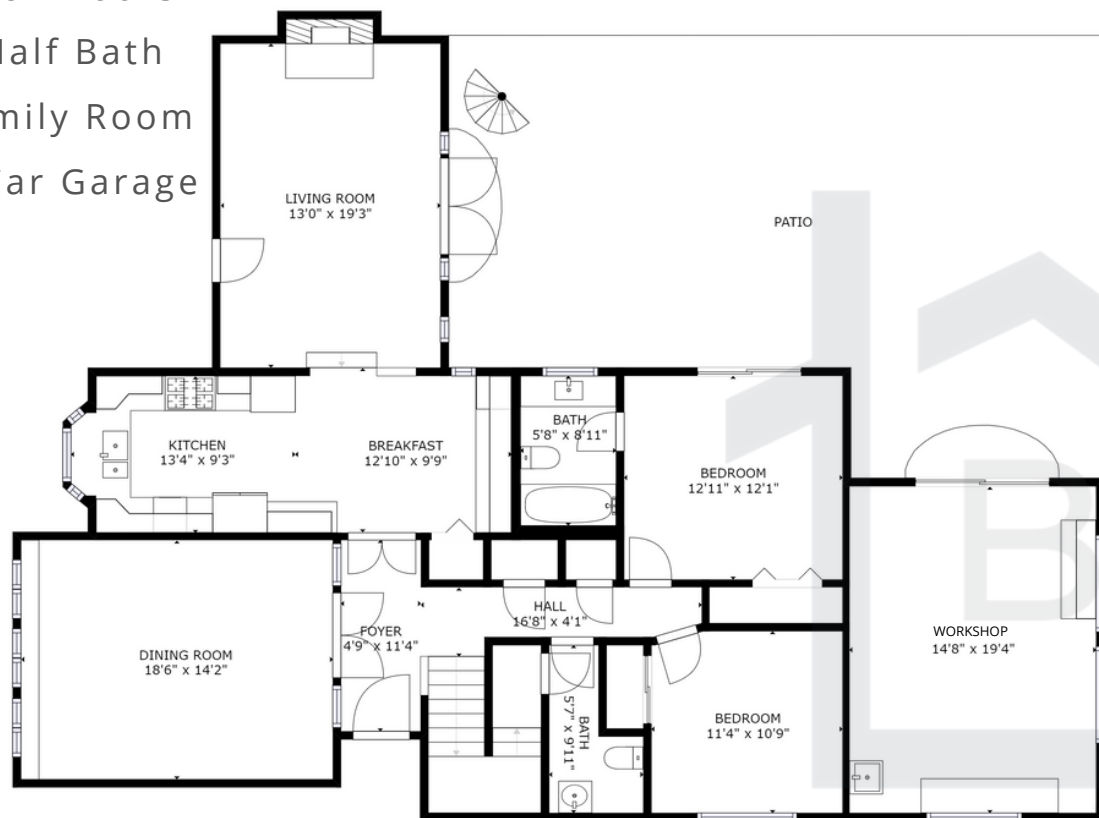

SANTA CLARA

700 CORNELL DRIVE

2,884 sqft.
4 Bedrooms
2 Full Baths
1 Half Bath
Family Room
2 Car Garage

Floor 1

Floor 2

www.thebrasilgroup.com

VINICIUS BRASIL
THE BRASIL GROUP
REALTOR, DRE 01419311
408.634.9133