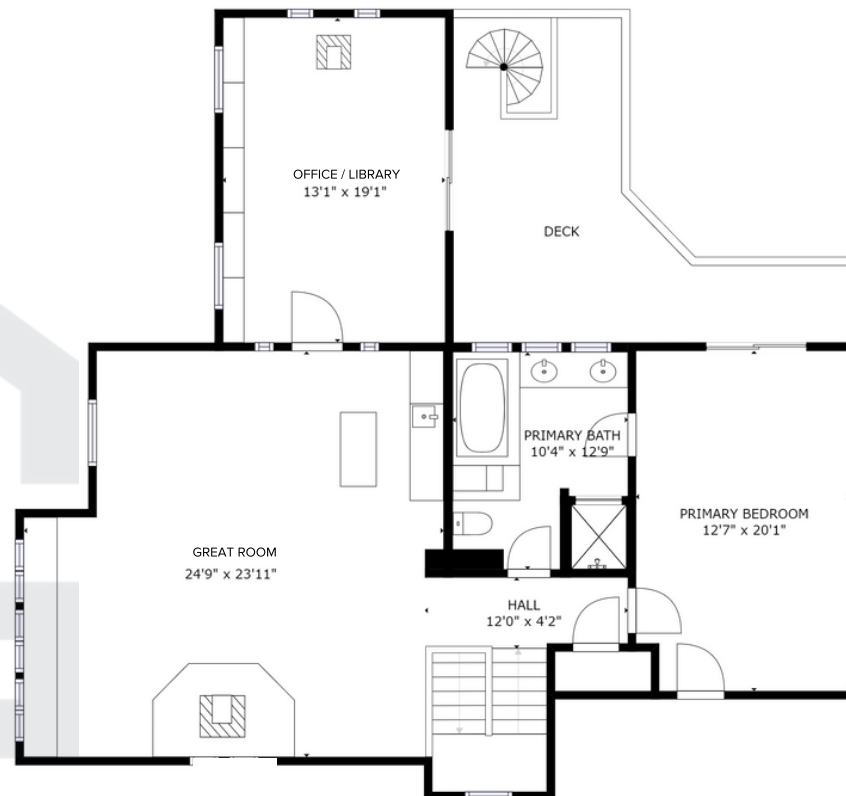

SANTA CLARA

700 CORNELL DRIVE

2,884 sqft.
4 Bedrooms
2 Full Baths
1 Half Bath
Family Room
2 Car Garage

Floor 1

Floor 2

www.thebrasilgroup.com

VINICIUS BRASIL
THE BRASIL GROUP
REALTOR, DRE 01419311
408.634.9133