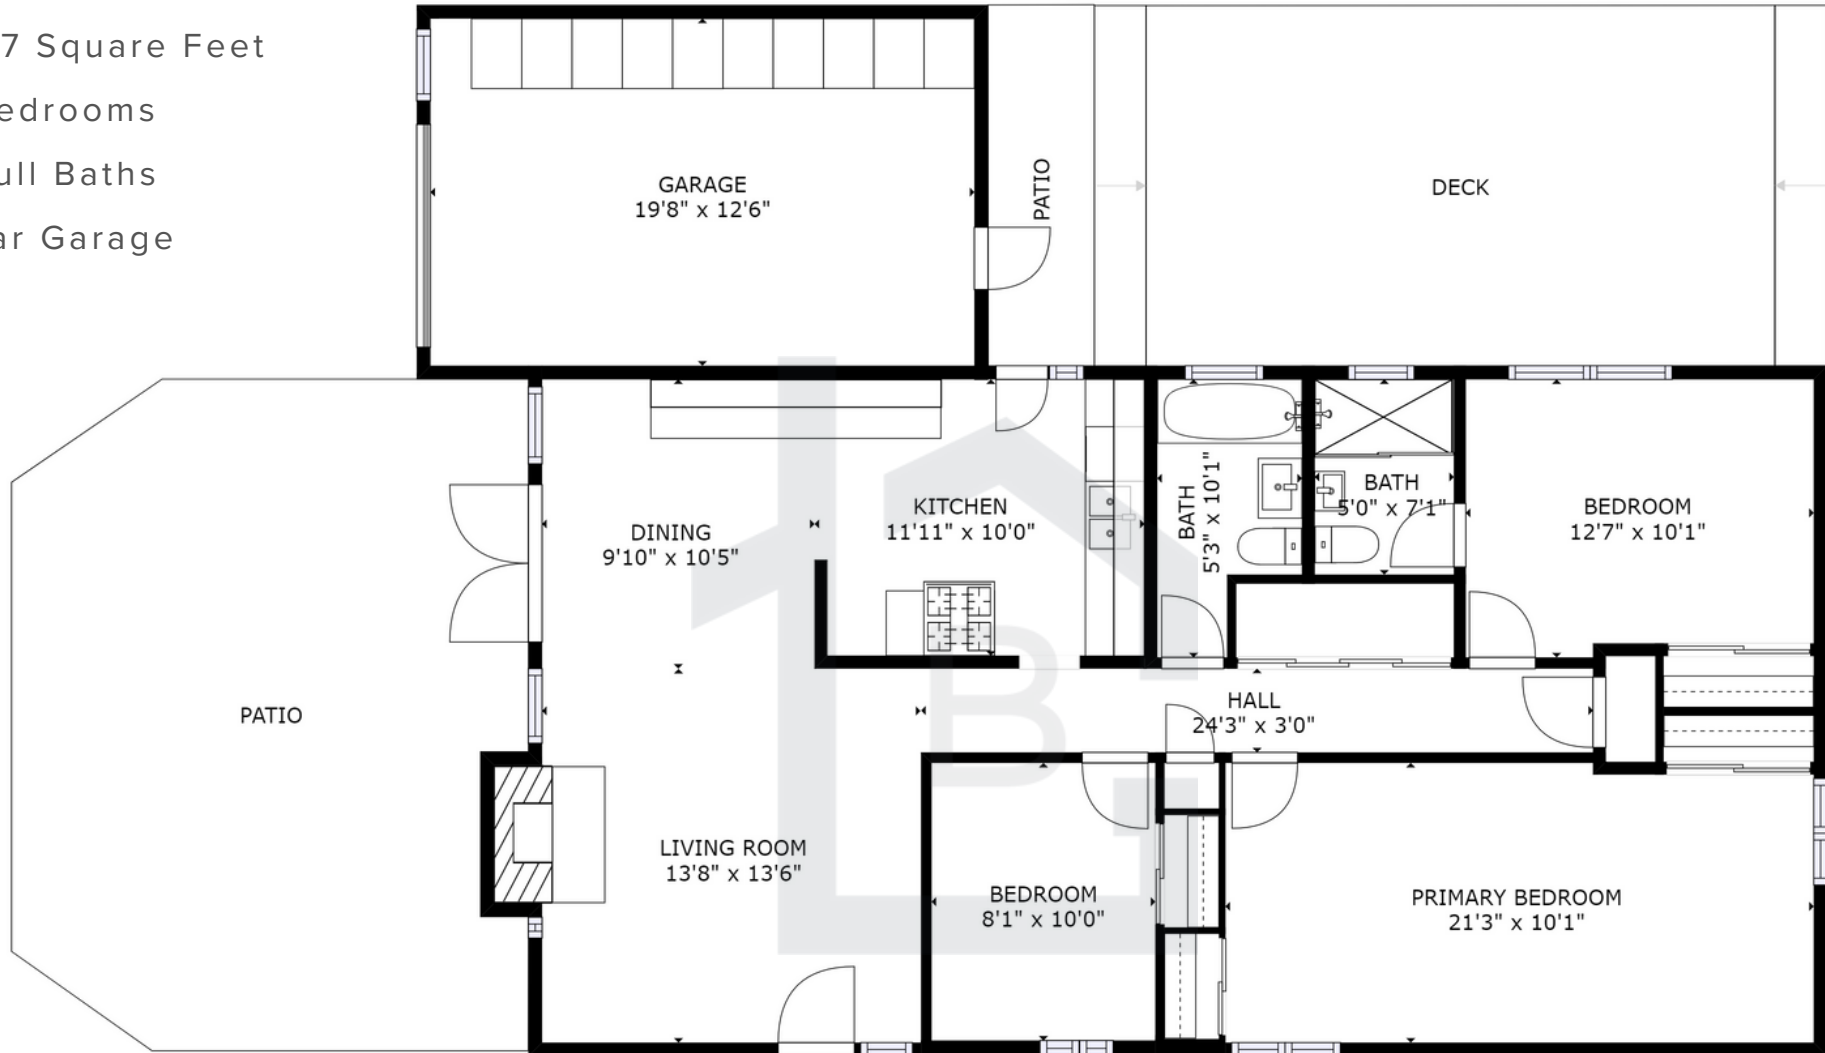

## 680 HAMILTON LANE

1,127 Square Feet

3 Bedrooms

2 Full Baths

1 Car Garage

**kw**  
KELLERWILLIAMS.

  
**THE BRASIL**  
REAL ESTATE GROUP

[www.thebrasilgroup.com](http://www.thebrasilgroup.com)