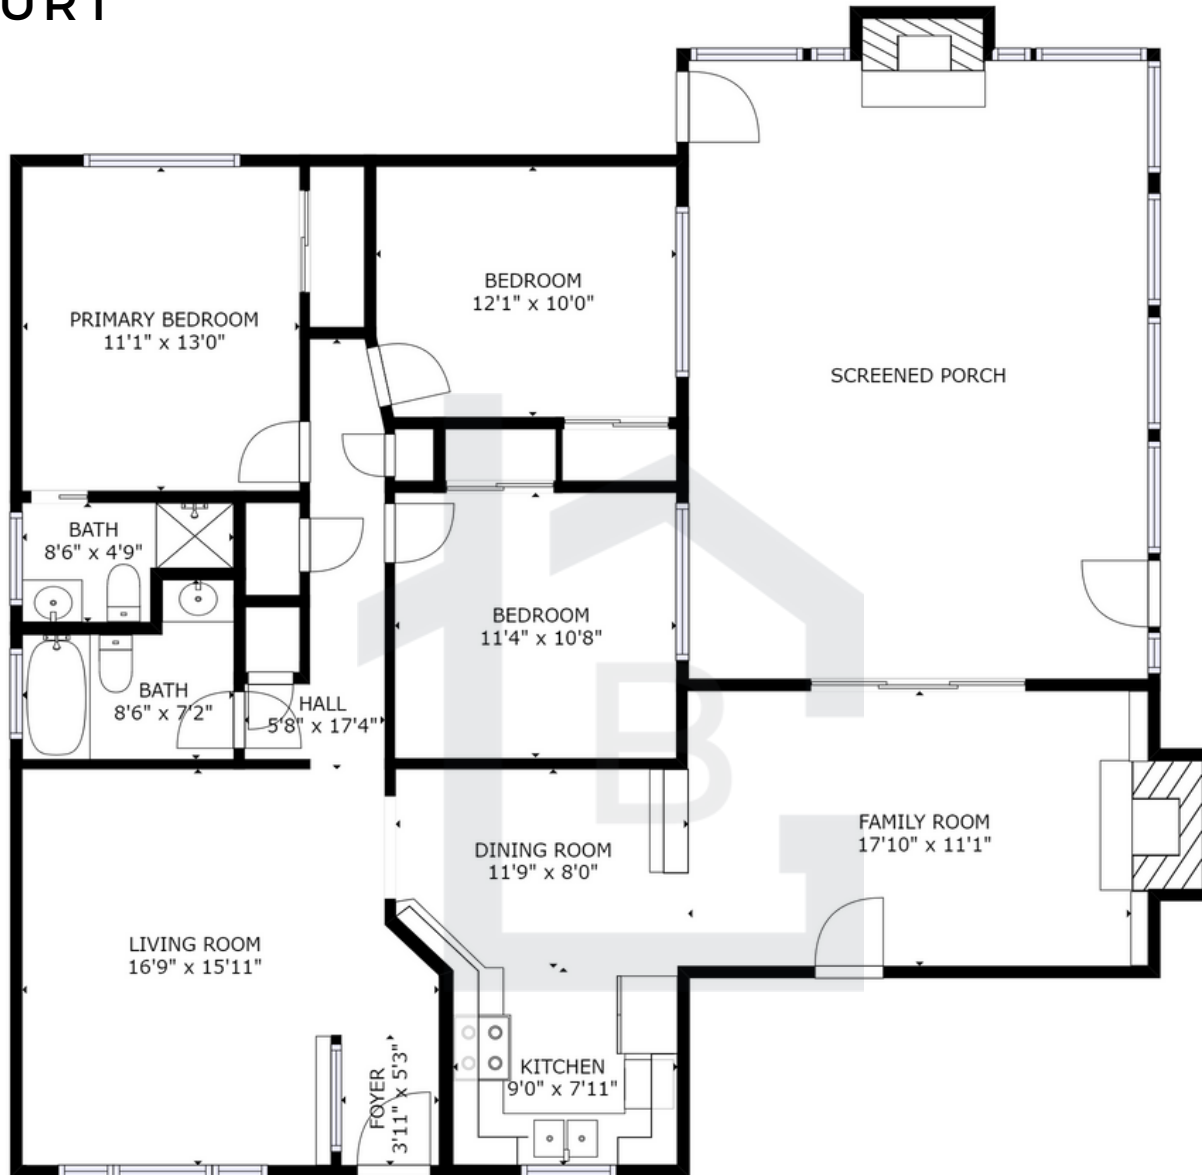

KILLARNEY FARMS | SANTA CLARA

586 EDEN COURT

1,335 Square Feet

3 Bedrooms

2 Full Baths

2 Car Garage

kw
KELLERWILLIAMS.

THE BRASIL
REAL ESTATE GROUP