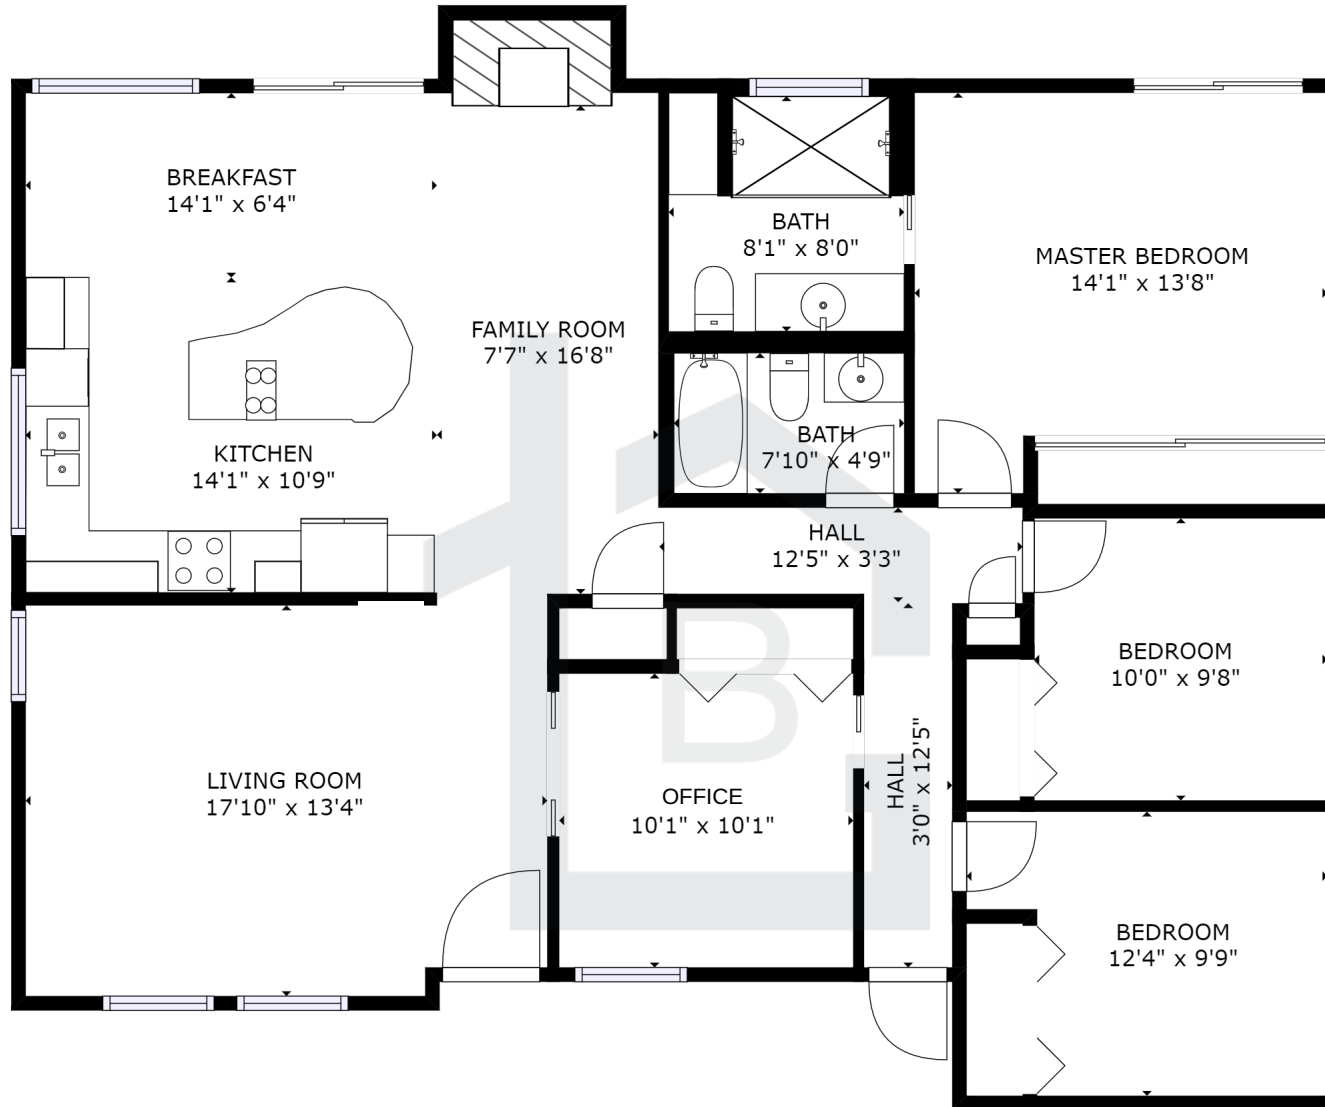

514 LATONA COURT

1,542 sqft.
4 Bedrooms
2 Full Baths
2 Car Garage

www.thebrasilgroup.com

VINICIUS BRASIL
THE BRASIL GROUP
REALTOR, DRE 01419311
408.582.3272