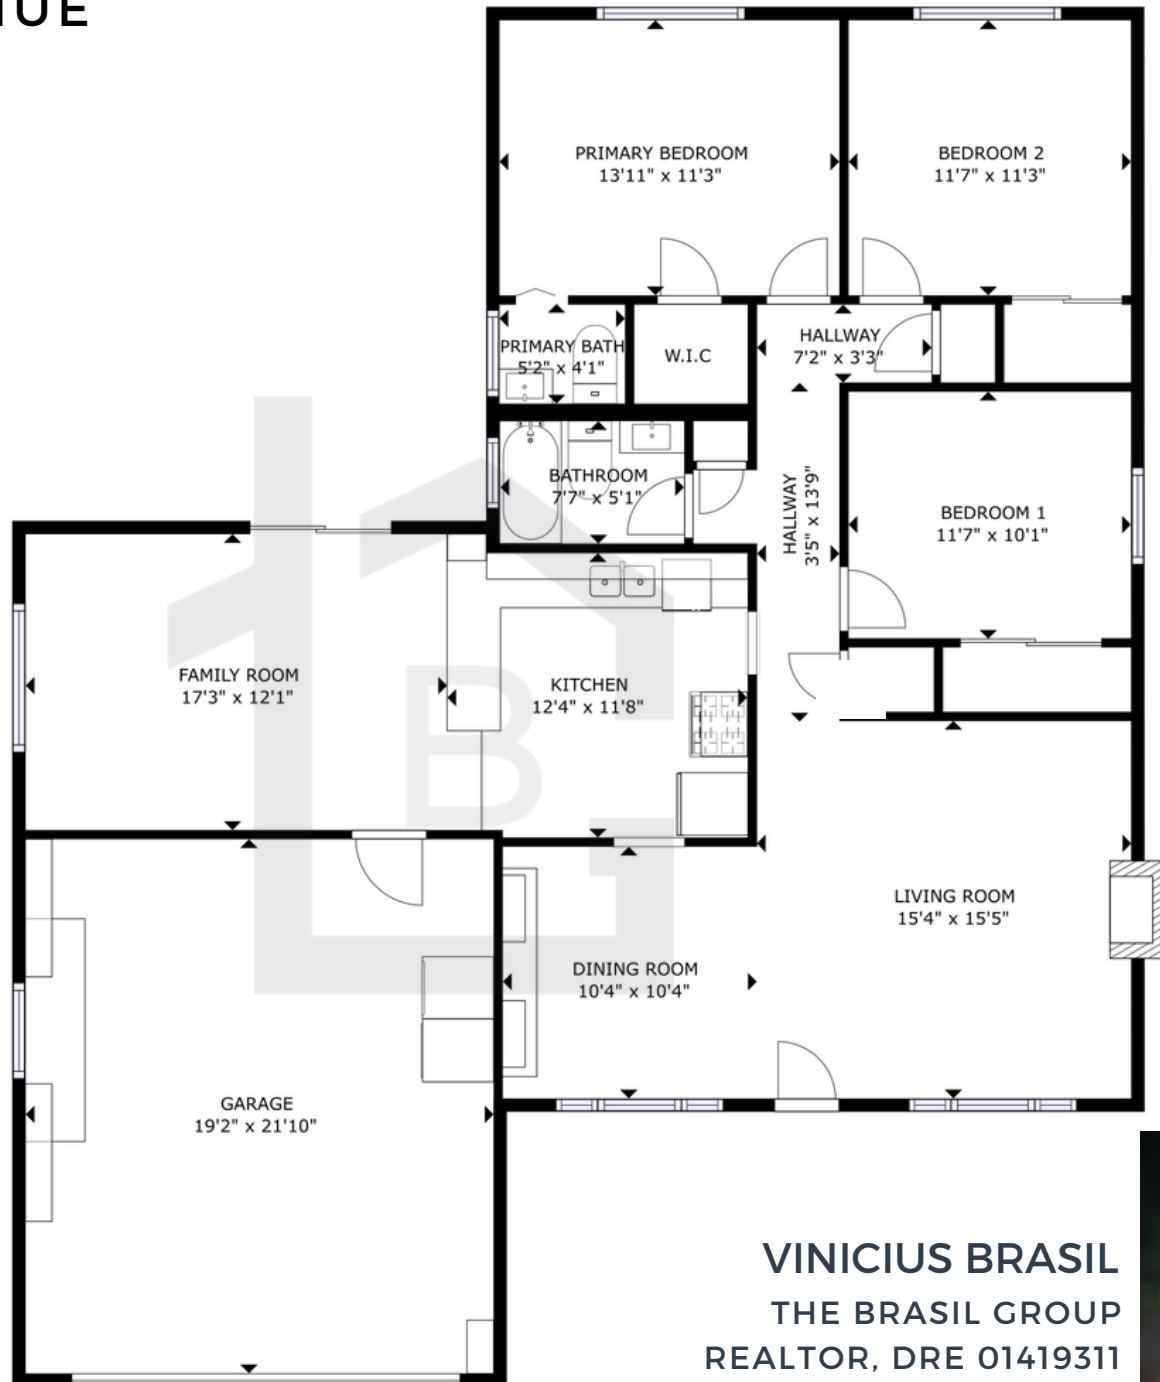

HOMESTEAD HIGH | SUNNYVALE

401 PURISIMA AVENUE

1,394sqft.

3 Bedrooms

1 Full Bath/1 Half Bath

2 Car Garage

kw
KELLERWILLIAMS.

THE BRASIL
REAL ESTATE GROUP