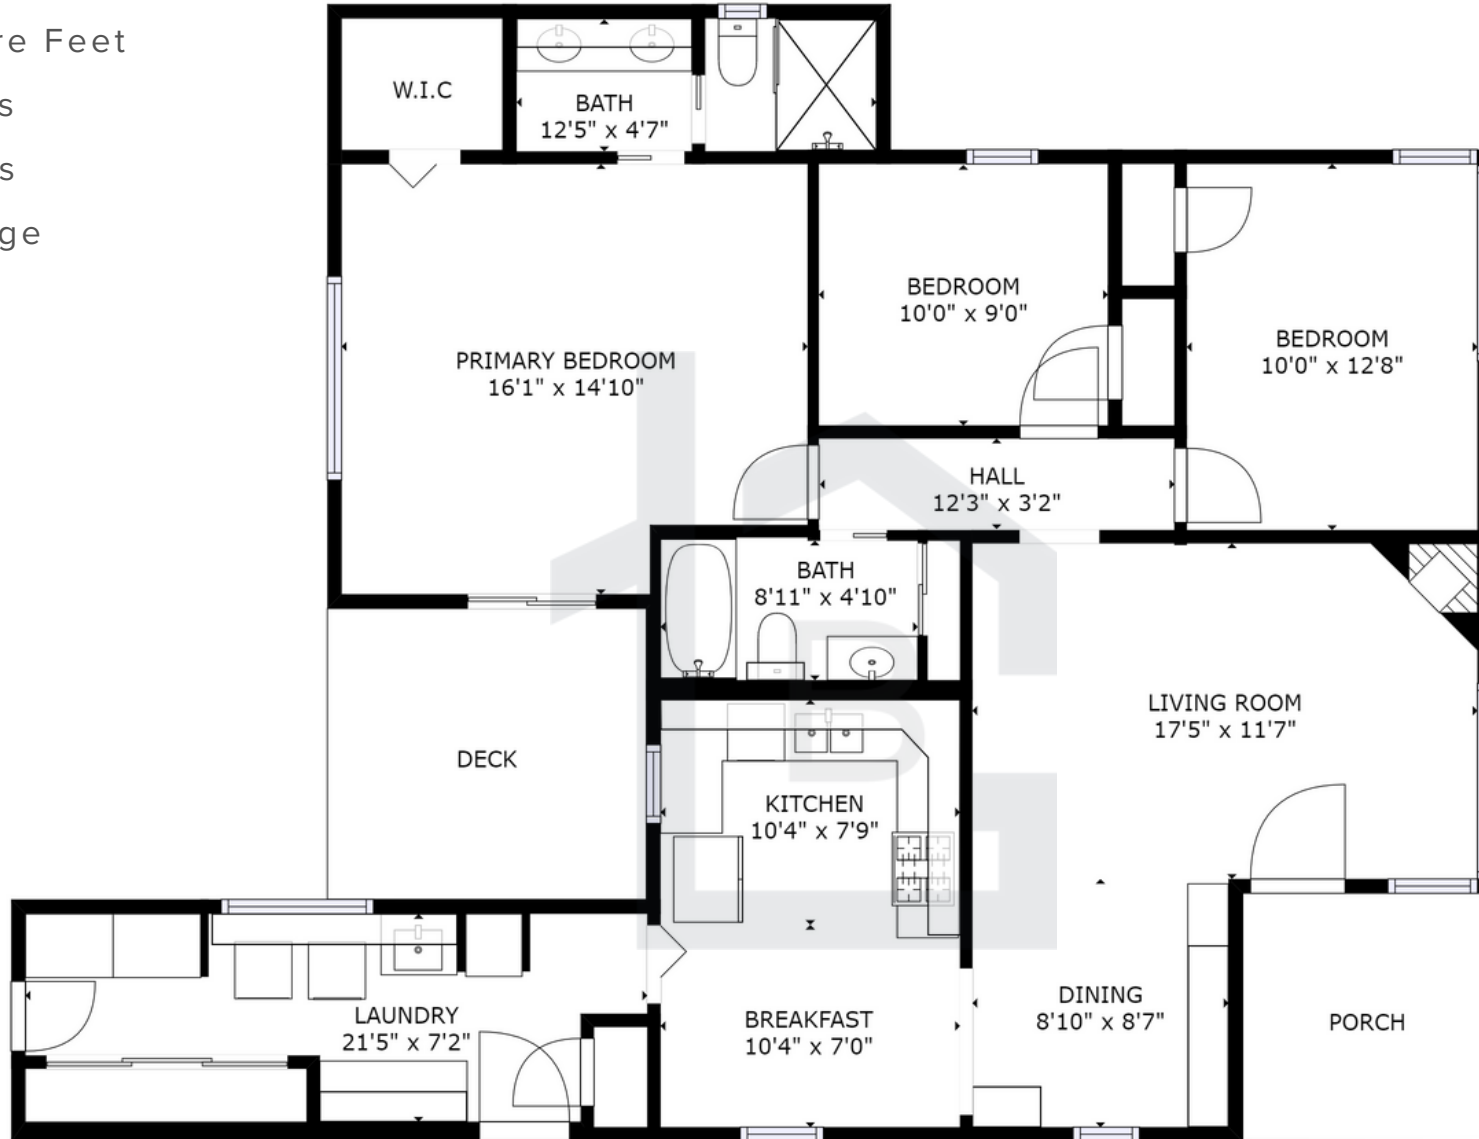

SOUTHWOOD | SUNNYVALE

398 VINE AVENUE

1,158 Square Feet

3 Bedrooms

2 Full Baths

2 Car Garage

kw
KELLERWILLIAMS.

THE BRASIL
REAL ESTATE GROUP