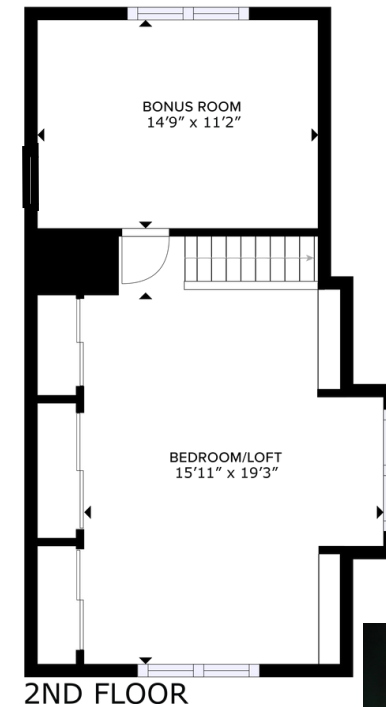

KILLARNEY FARMS | SANTA CLARA

3523 EMMETT PLACE

1,871 sqft.
3 Bedrooms
2 Baths
2 Car Garage

kw
KELLERWILLIAMS.

THE BRASIL
REAL ESTATE GROUP

www.thebrasilgroup.com

VINICIUS BRASIL
THE BRASIL GROUP
REALTOR, DRE 01419311
408.582.3272