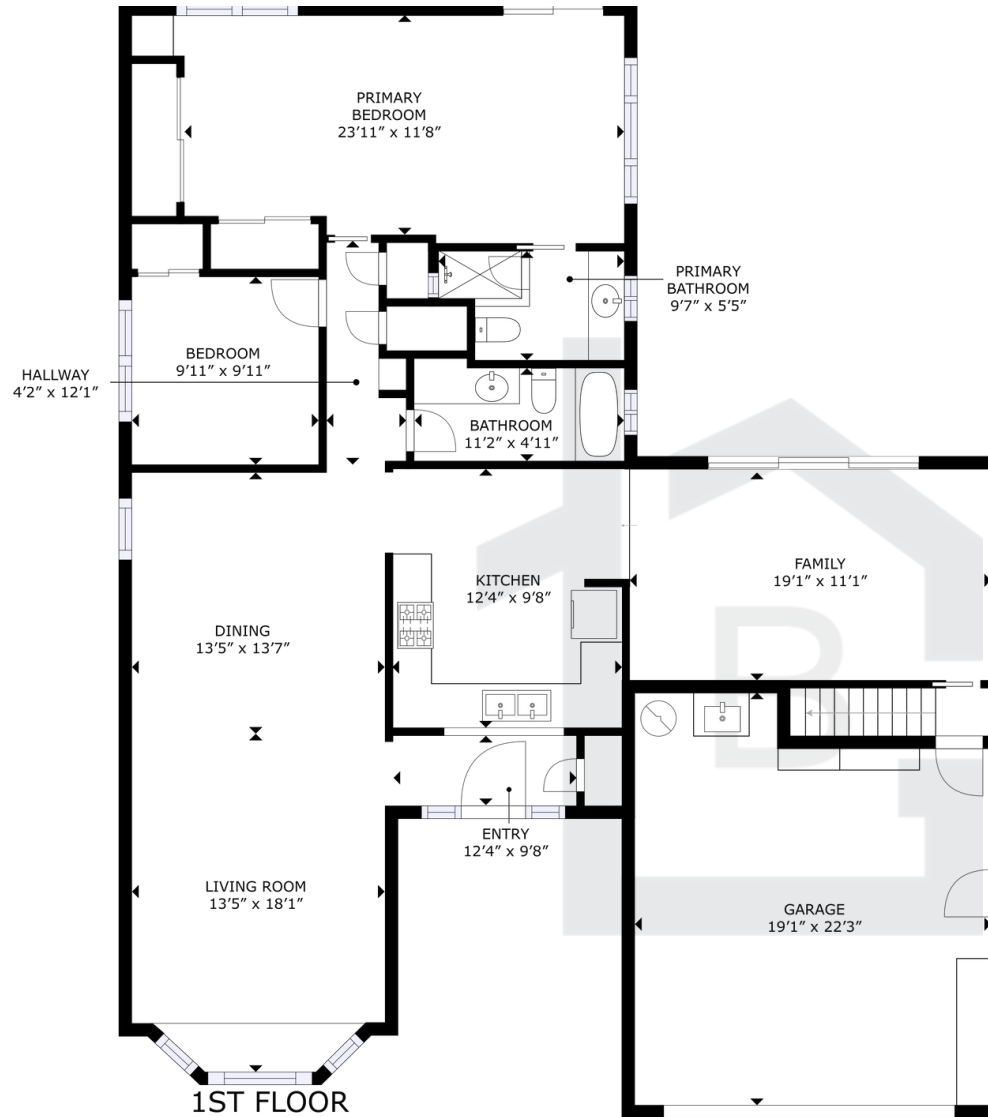

KILLARNEY FARMS | SANTA CLARA

3523 EMMETT PLACE

1,871 sqft.
3 Bedrooms
2 Baths
2 Car Garage

kw
KELLERWILLIAMS.

THE BRASIL
REAL ESTATE GROUP

www.thebrasilgroup.com

VINICIUS BRASIL
THE BRASIL GROUP
REALTOR, DRE 01419311
408.582.3272