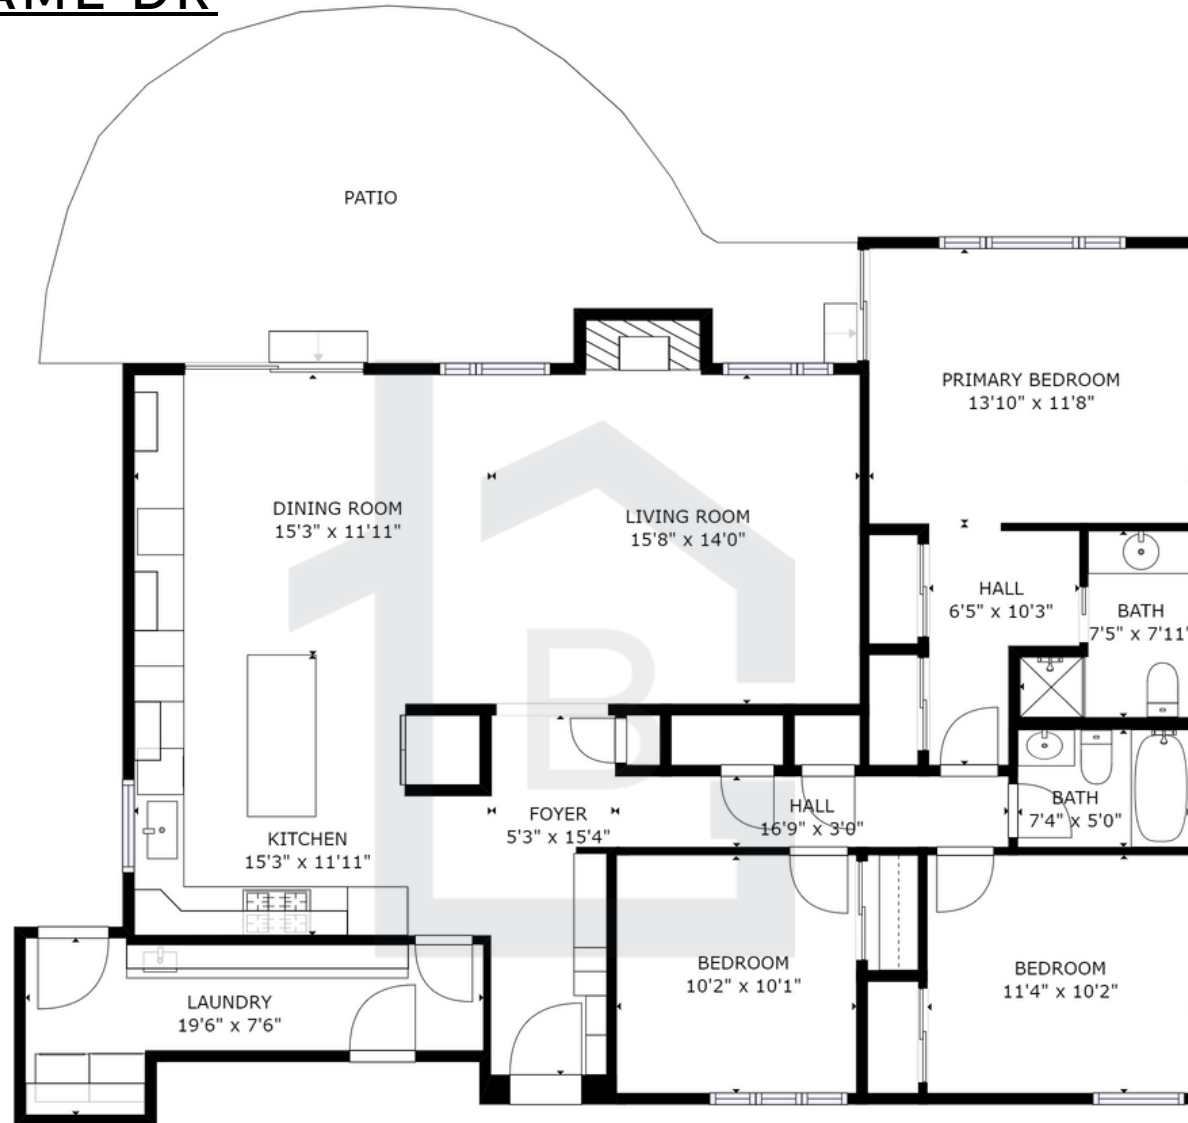

KILLARNEY FARMS | SANTA CLARA

3435 NOTRE DAME DR

1,374 sqft.
3 Bedrooms
3 Full Baths
2 Car Garage

www.thebrasilgroup.com

VINICIUS BRASIL
THE BRASIL GROUP
REALTOR, DRE 01419311
408.582.3272