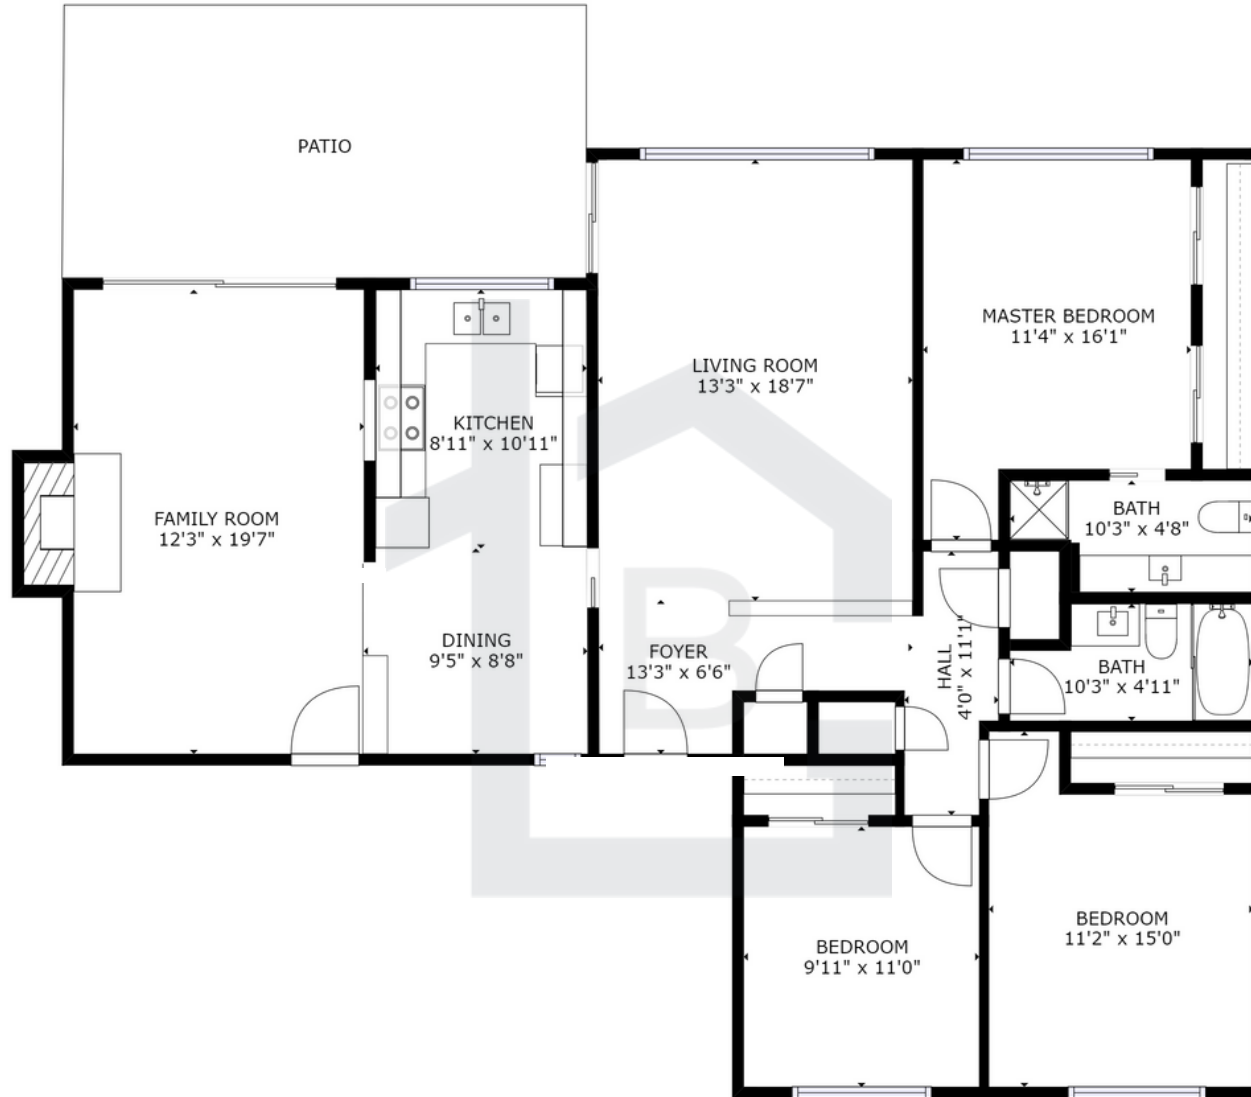

KILLARNEY FARMS | SANTA CLARA

3419 CREIGHTON AVE

- 1,462 sqft.
- 3 Bedrooms
- 2 Full Bath
- 2 Car Garage

www.thebrasilgroup.com

VINICIUS BRASIL
THE BRASIL GROUP
REALTOR, DRE 01419311
408.582.3272