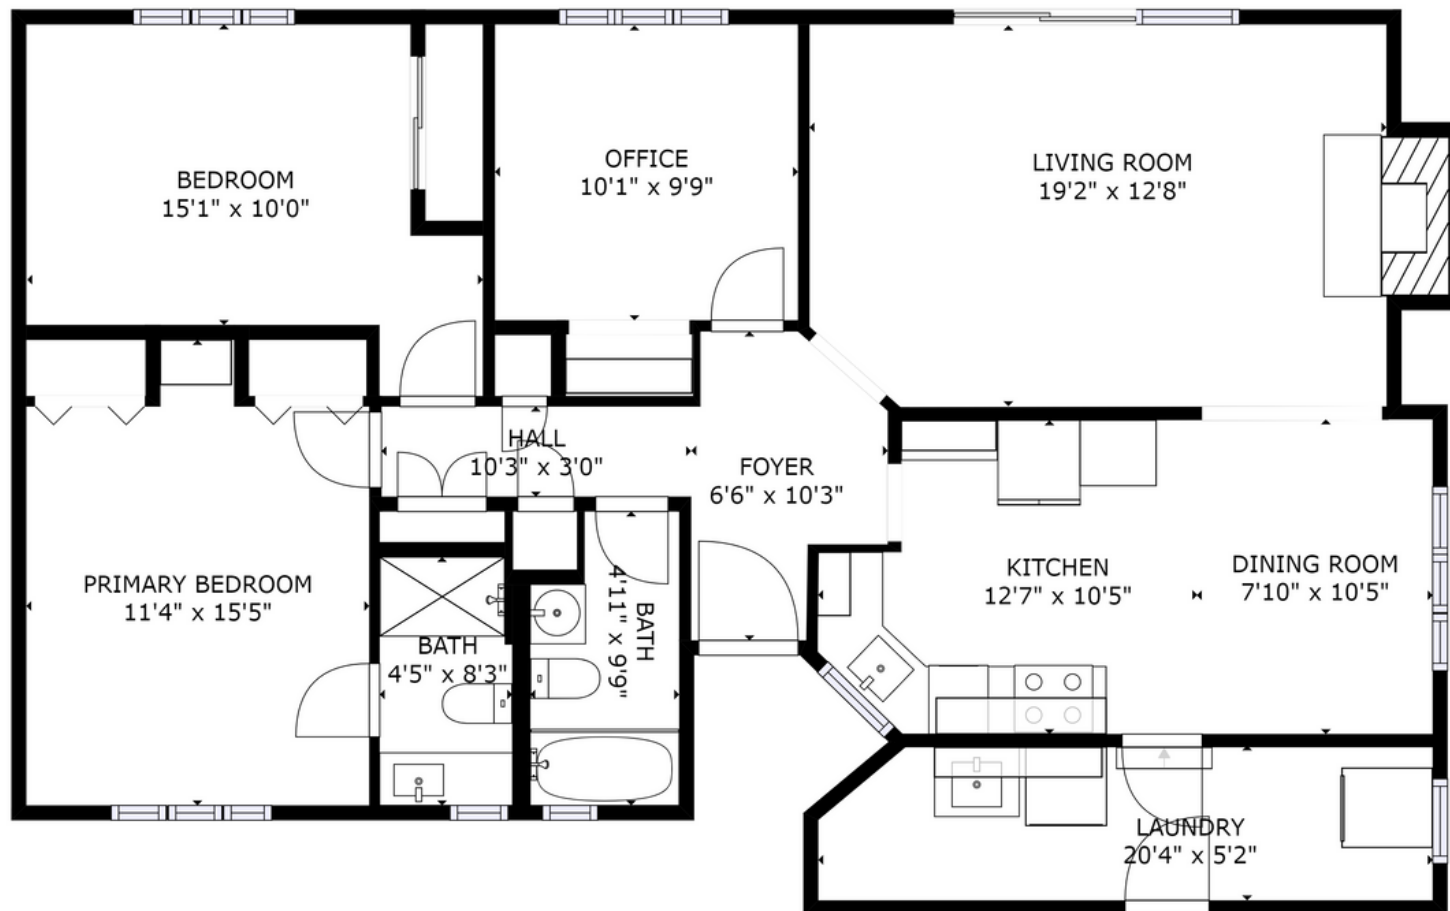

SANTA CLARA

3411 PRUNERIDGE AVE

1,256 sqft.

6,832 sqft. lot

3 Bedrooms

2 Full Baths

2 Car Garage

www.thebrasilgroup.com