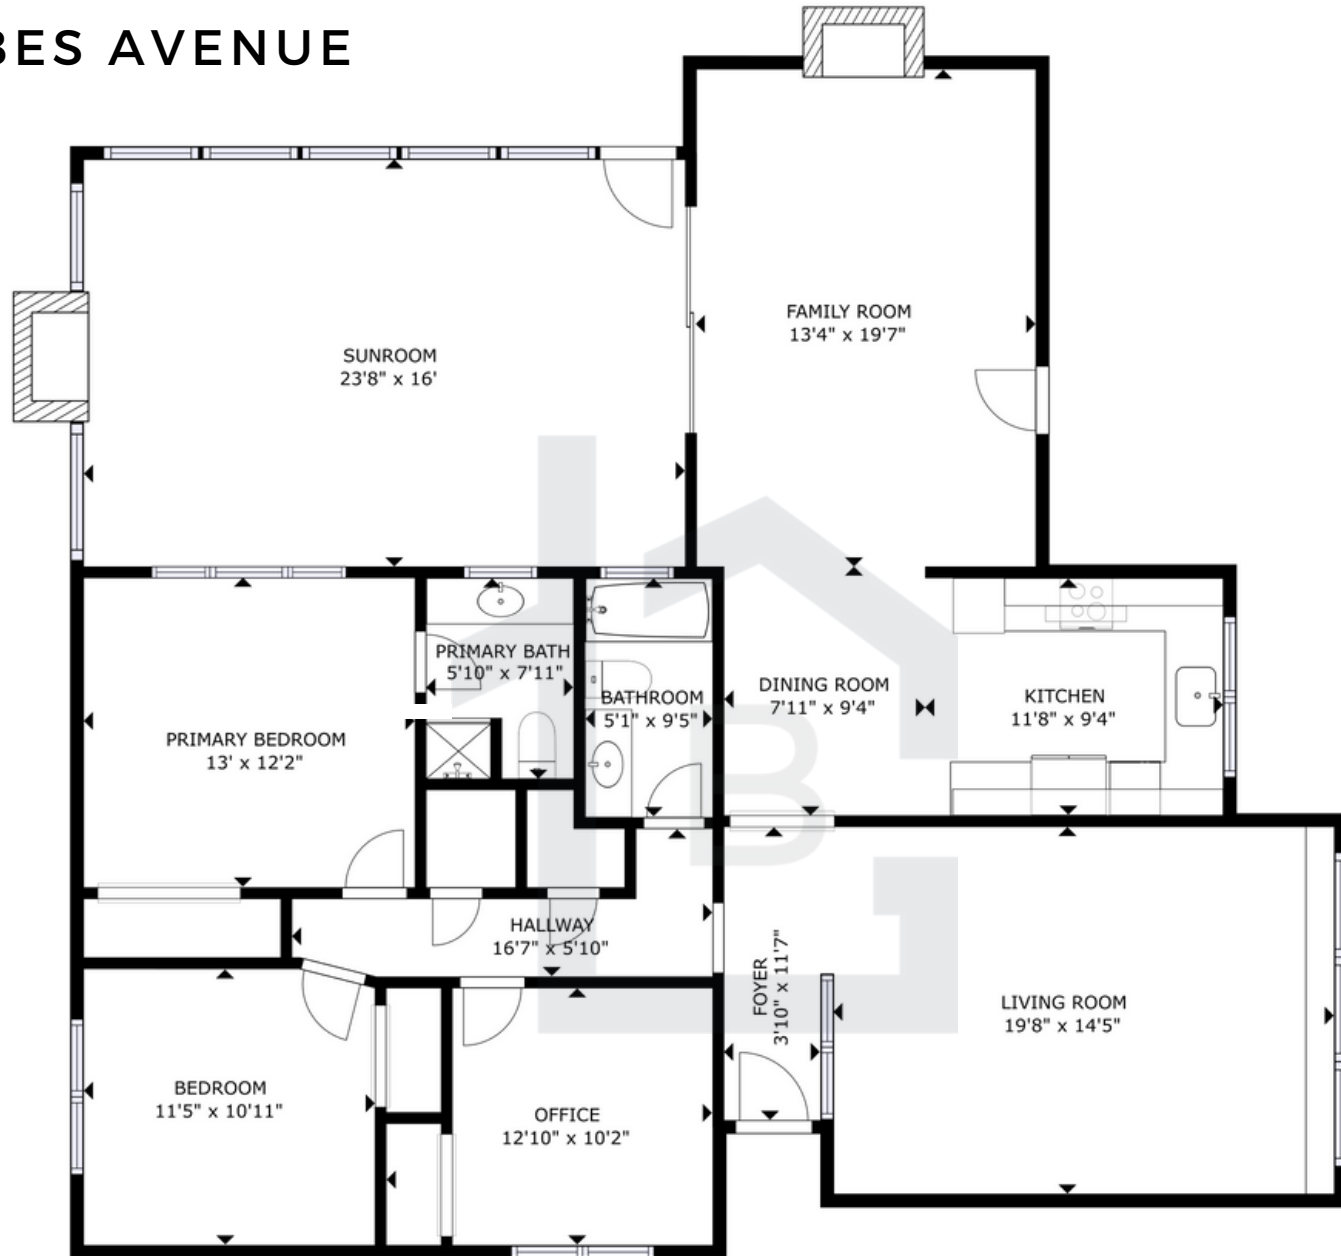

KILLARNEY FARMS | SANTA CLARA

3366 FORBES AVENUE

1,462 sqft.
3 Bedrooms
2 Baths

www.thebrasilgroup.com

VINICIUS BRASIL
THE BRASIL GROUP
REALTOR, DRE 01419311
408.582.3272