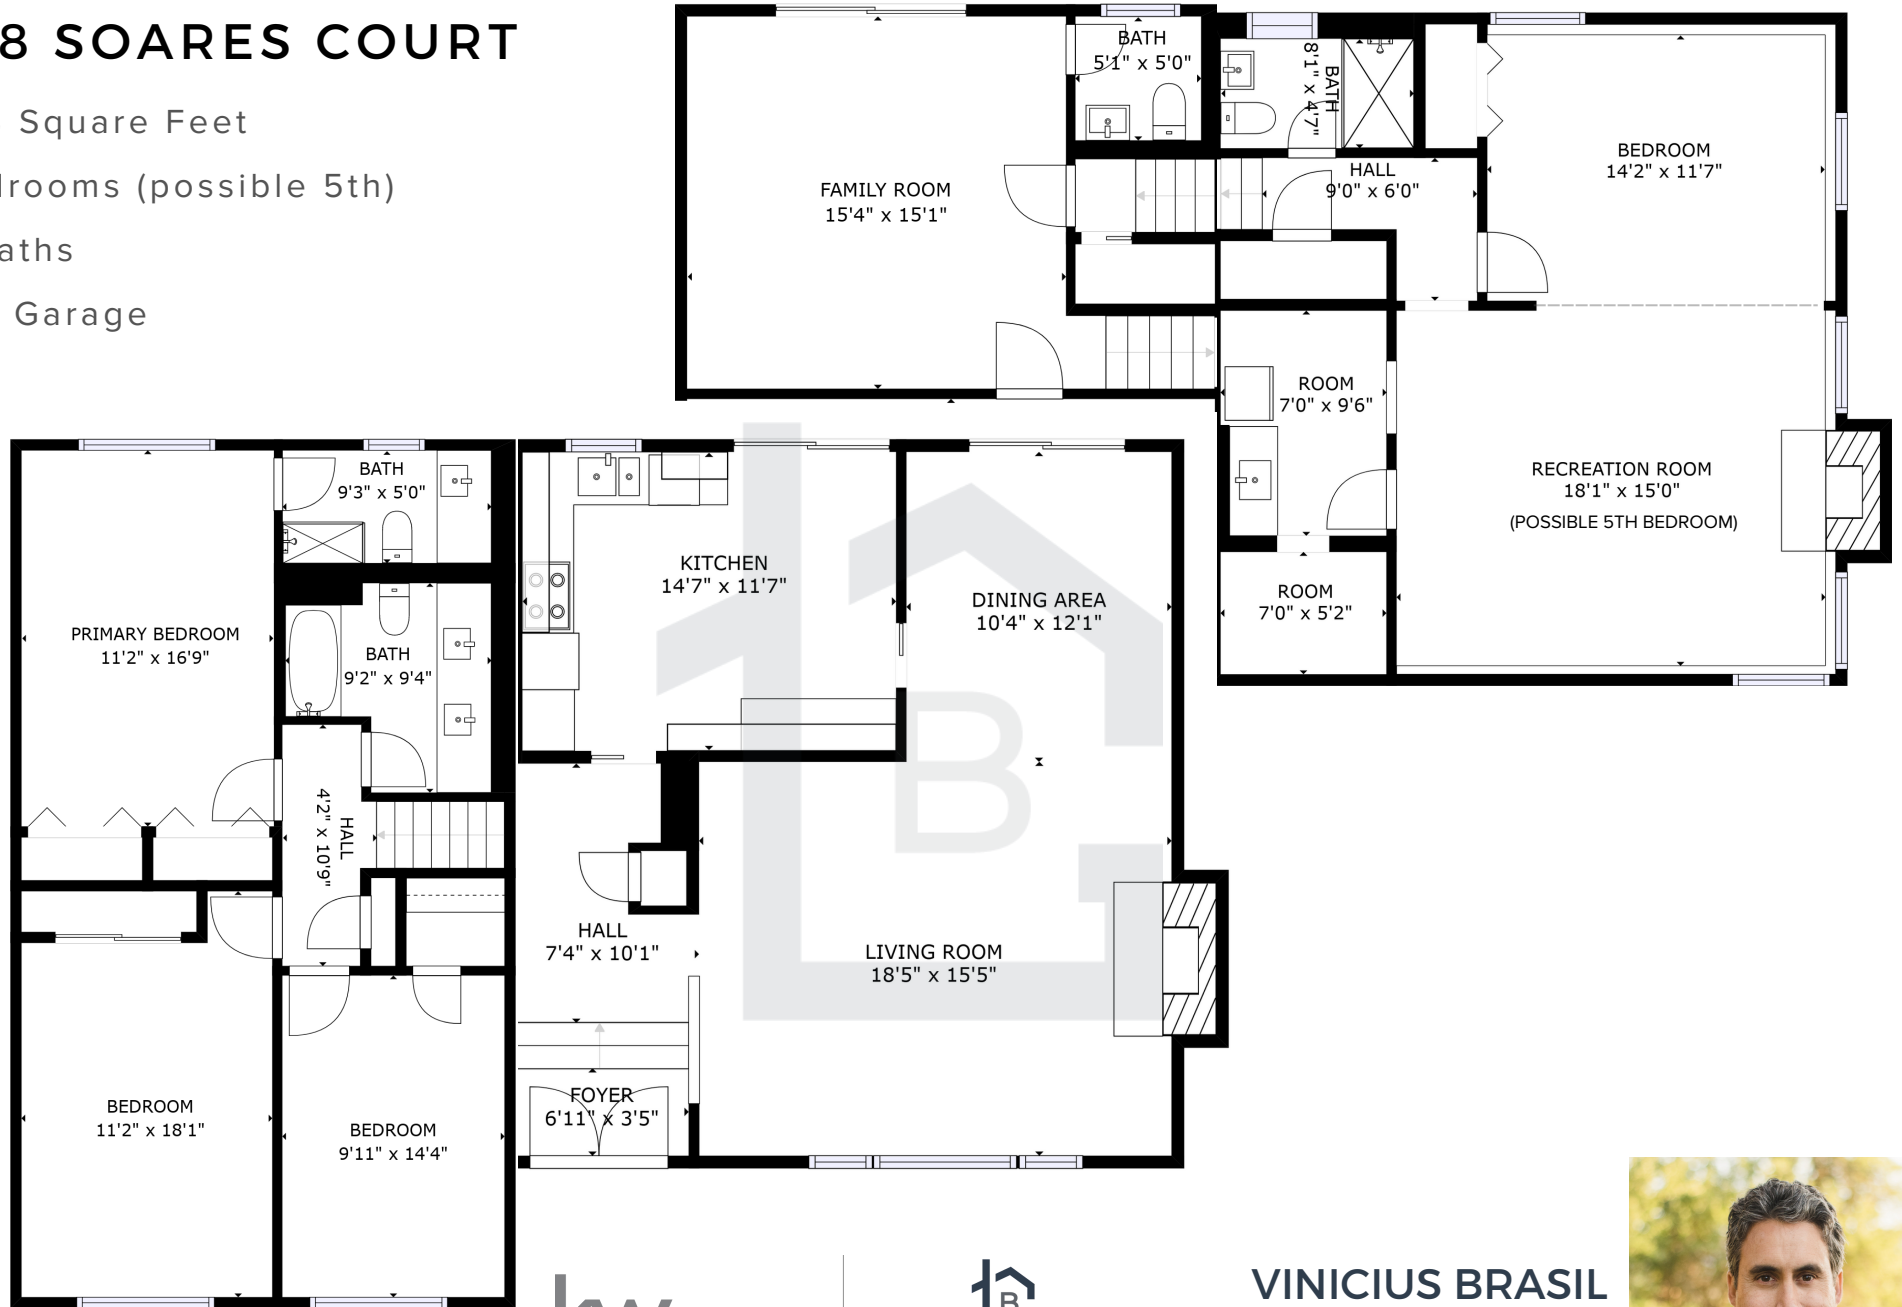

# CHATEAU ESTATES | SANTA CLARA

## 3358 SOARES COURT

2,633 Square Feet

4 Bedrooms (possible 5th)

3.5 Baths

2 Car Garage

**kw**  
KELLERWILLIAMS.

[www.thebrasilgroup.com](http://www.thebrasilgroup.com)

  
**THE BRASIL**  
REAL ESTATE GROUP