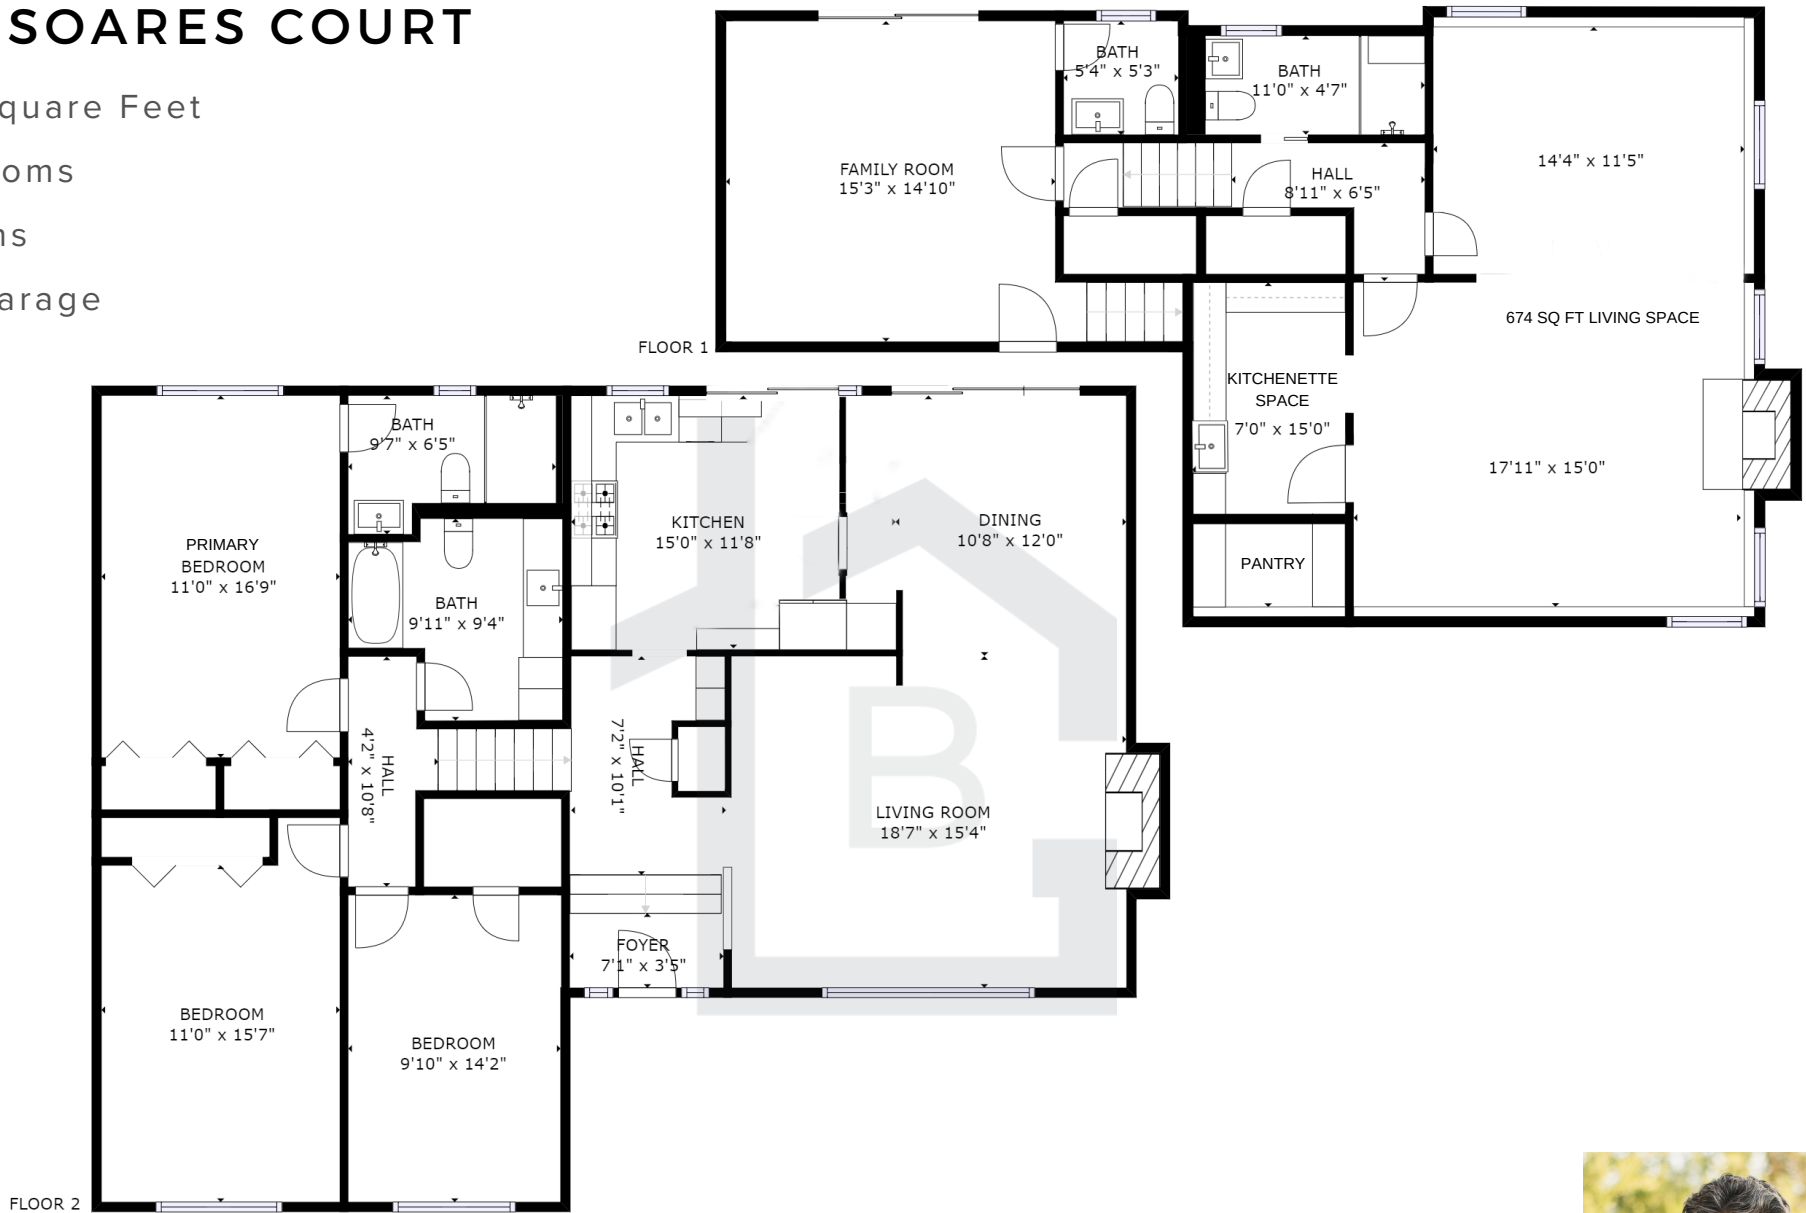

CHATEAU ESTATES | SANTA CLARA

3358 SOARES COURT

2,633 Square Feet

4 Bedrooms

3.5 Baths

2 Car Garage

www.thebrasilgroup.com

VINICIUS BRASIL
THE BRASIL GROUP
REALTOR, DRE 01419311
408.634.9133