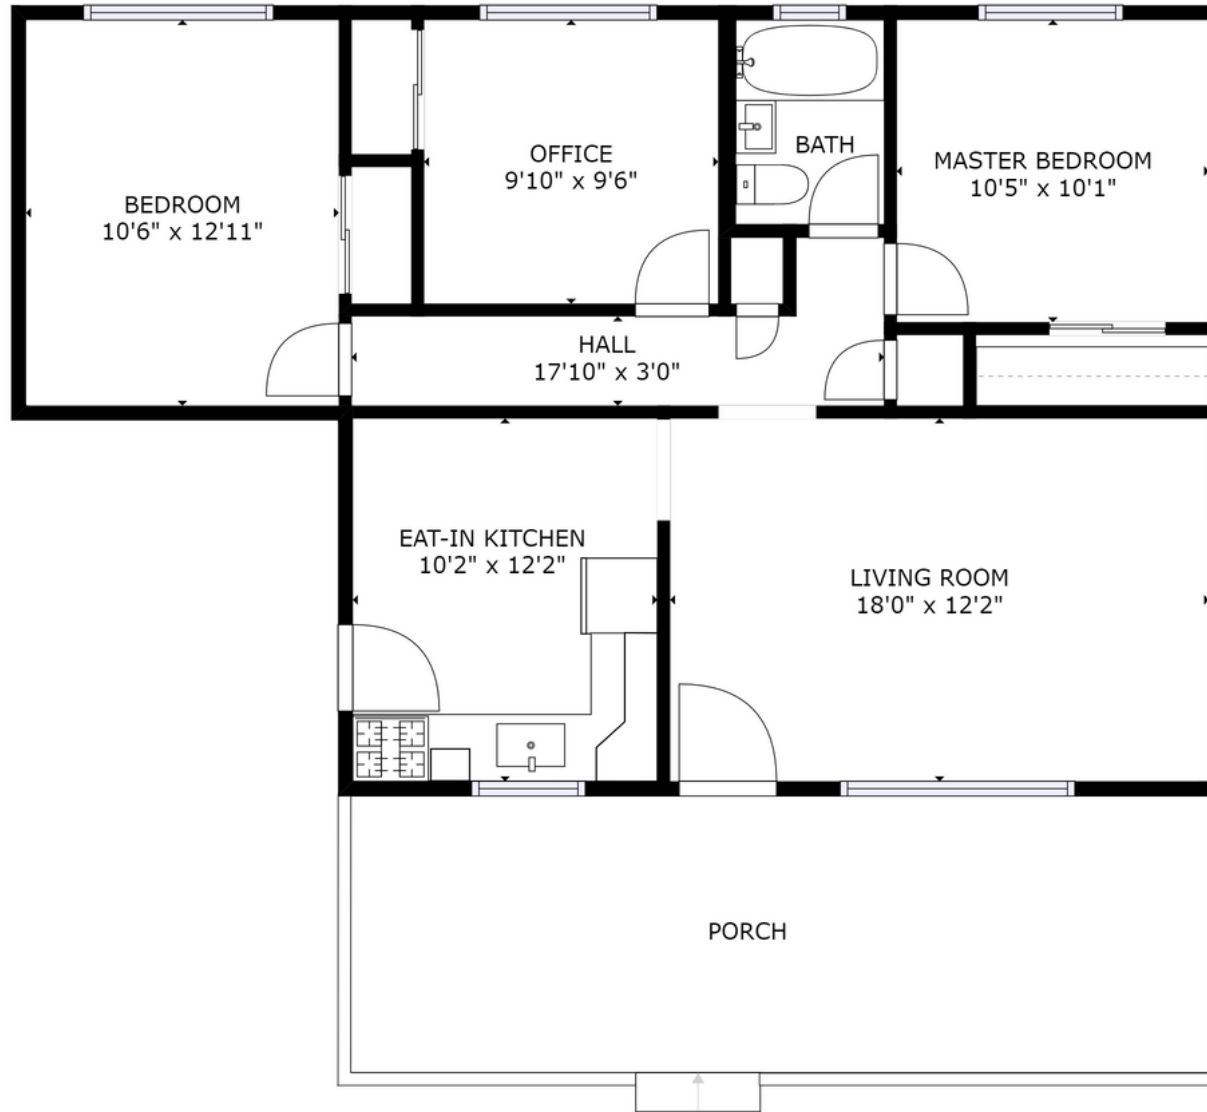

## 3279 AGATE DRIVE

897 sqft.

3 Bedrooms

1 Baths

1 Car Garage

**kw**  
KELLERWILLIAMS.

**THE BRASIL**  
REAL ESTATE GROUP

[www.thebrasilgroup.com](http://www.thebrasilgroup.com)