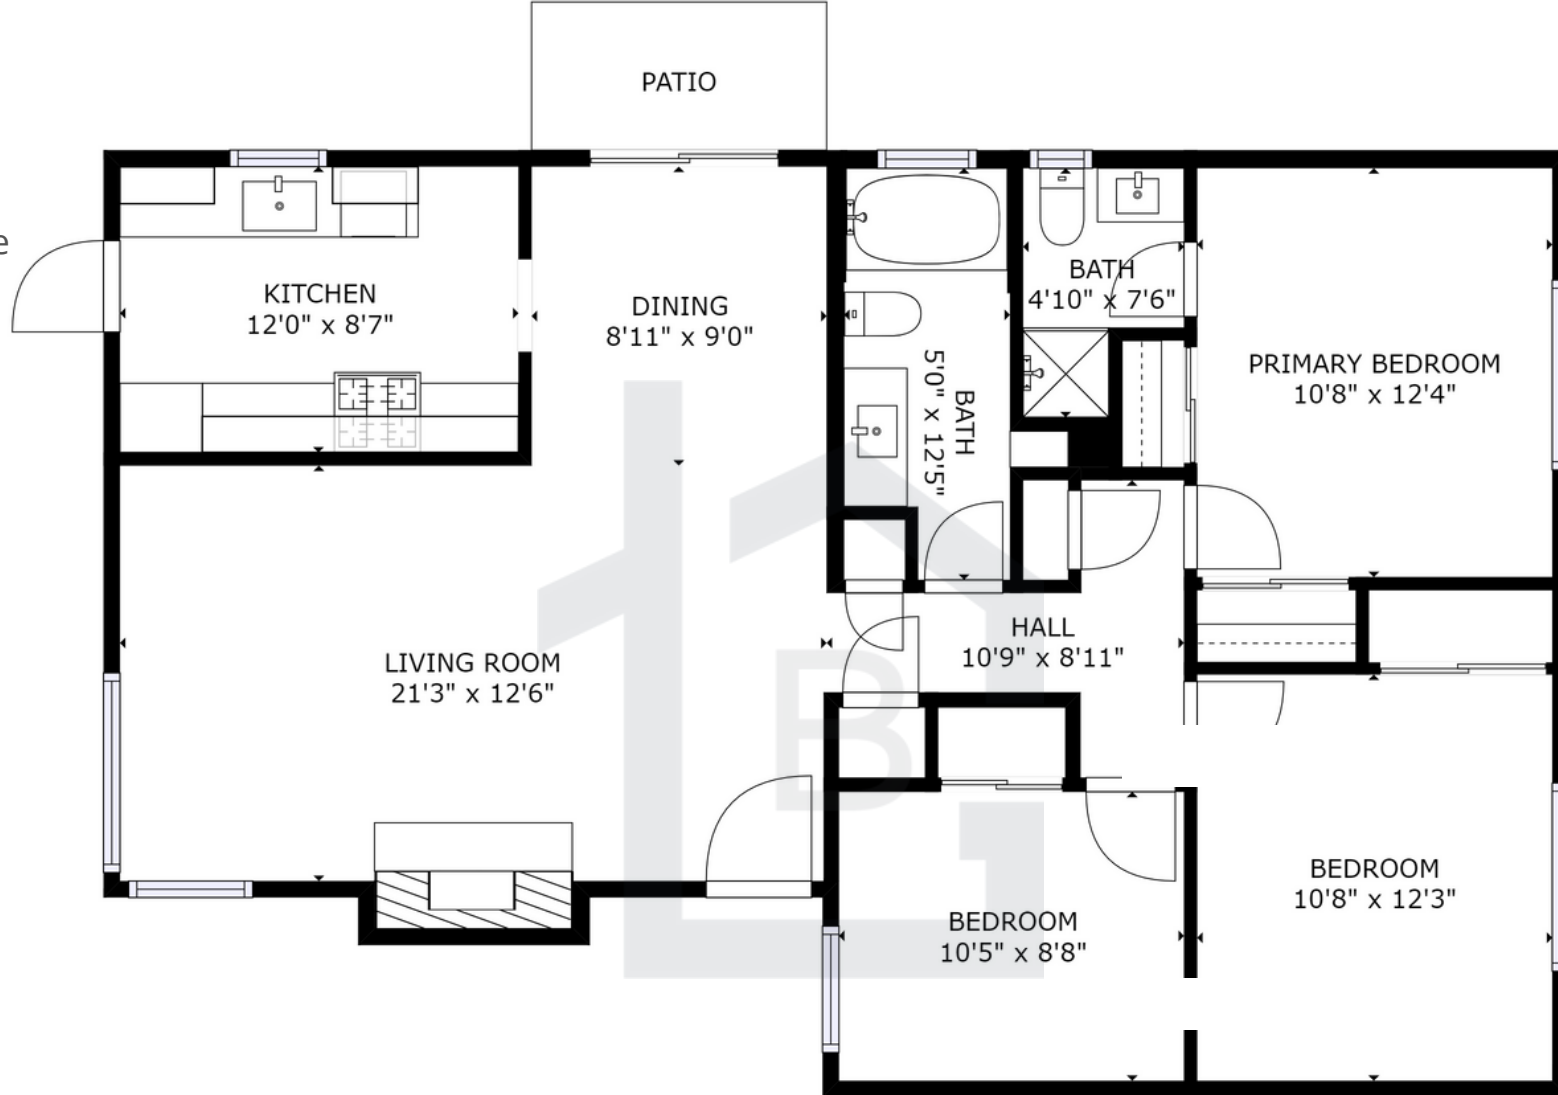

SANTA CLARA | BROWERS CREST

3250 MACHADO AVE

1,078 sqft.
3 Bedrooms
2 Full Baths
2 Car Garage

www.thebrasilgroup.com

VINICIUS BRASIL
THE BRASIL GROUP
REALTOR, DRE 01419311
408.634.9133