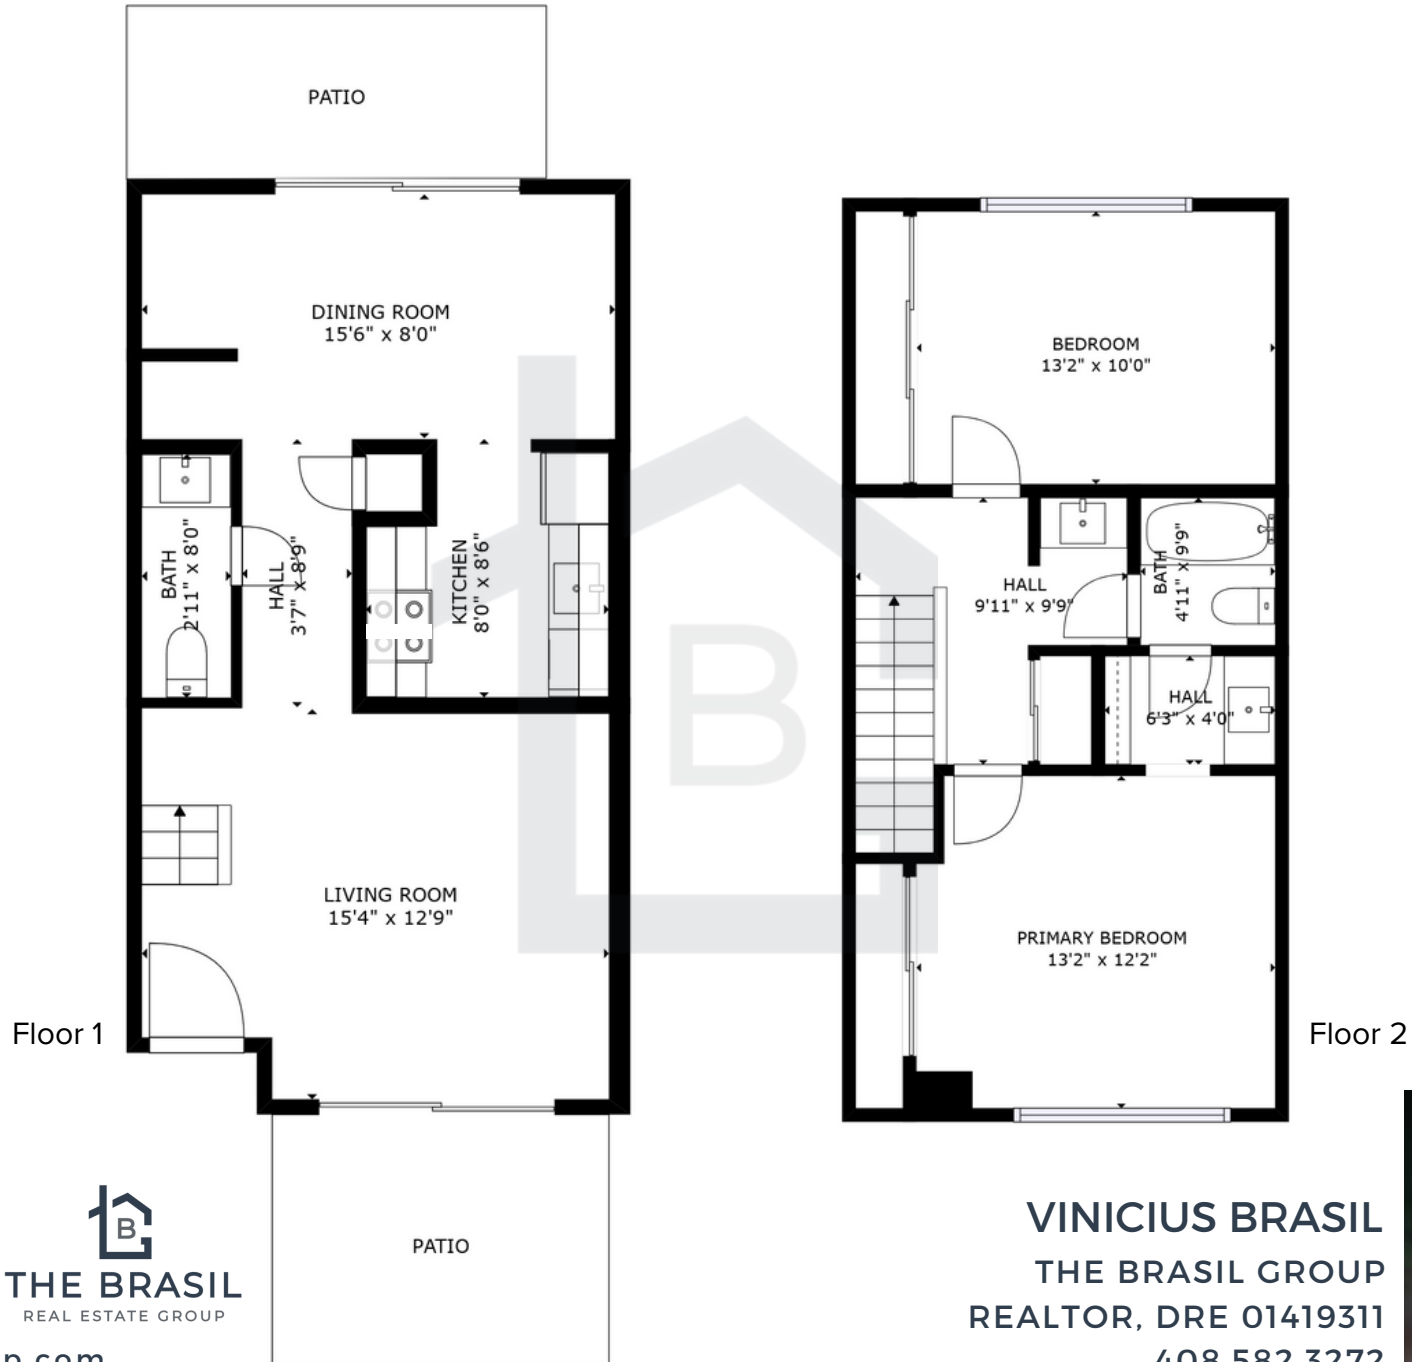

# WOODSBOROUGH | SANTA CLARA

## 3003 KAISER DR, UNIT D

992 sqft.

2 Bedrooms

1 Full Bath

1 Half Bath

[www.thebrasilgroup.com](http://www.thebrasilgroup.com)

**VINICIUS BRASIL**  
THE BRASIL GROUP  
REALTOR, DRE 01419311  
408.582.3272