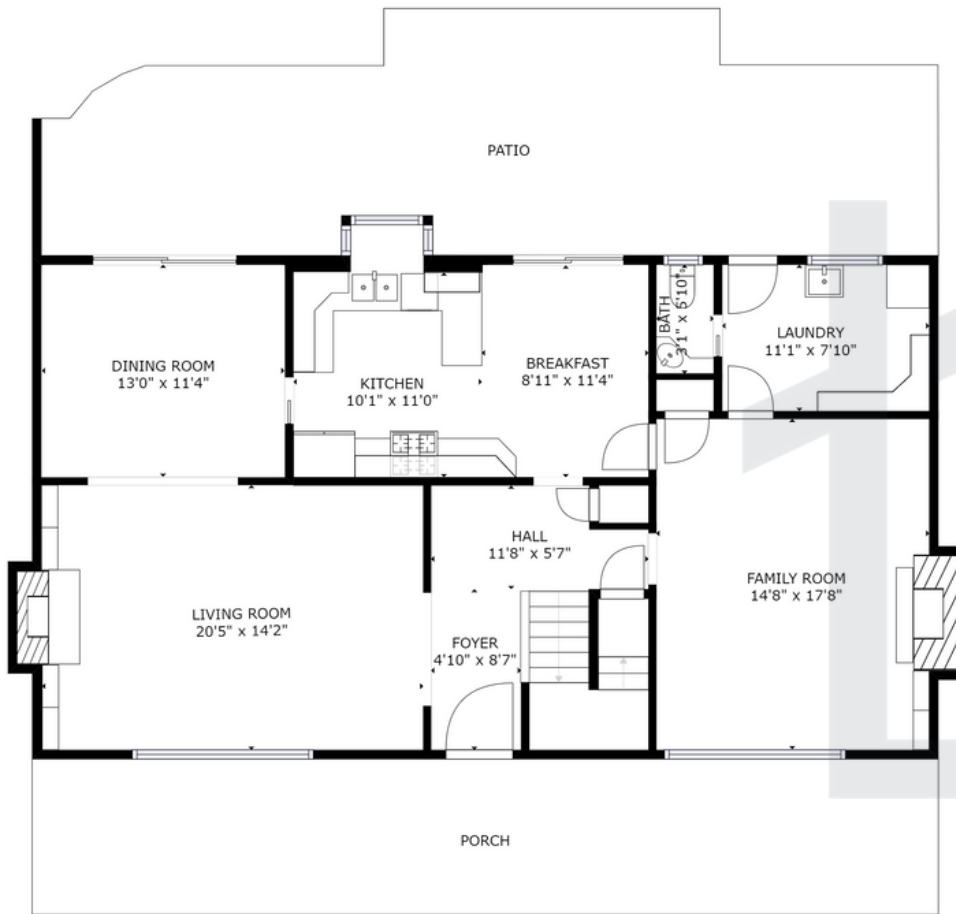

MOUNTAIN VIEW | WAVERLY SQUARE

2723 SAINT GILES LANE

2,544 sqft.

5 Bedrooms

2 Full Baths

1 Half Bath

2 Car Garage

www.thebrasilgroup.com