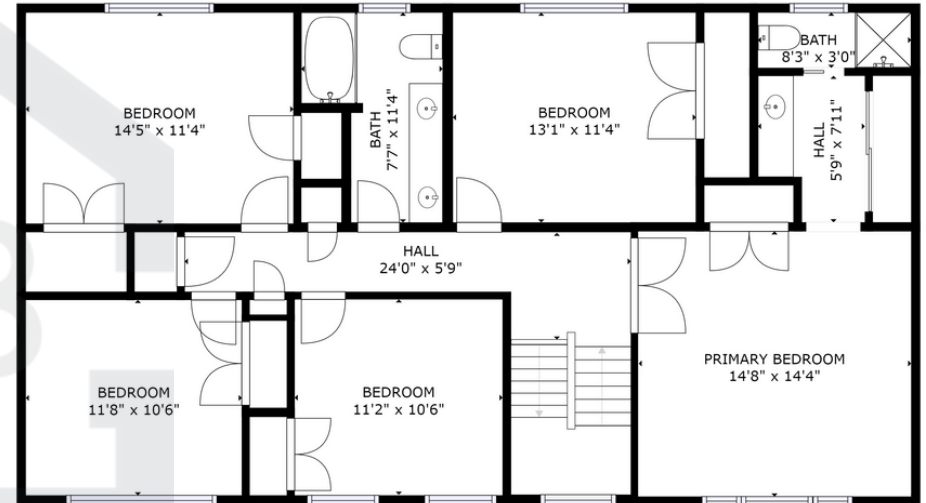

MOUNTAIN VIEW | WAVERLY SQUARE

2723 SAINT GILES LANE

2,544 sqft.

5 Bedrooms

2 Full Baths

1 Half Bath

2 Car Garage

www.thebrasilgroup.com