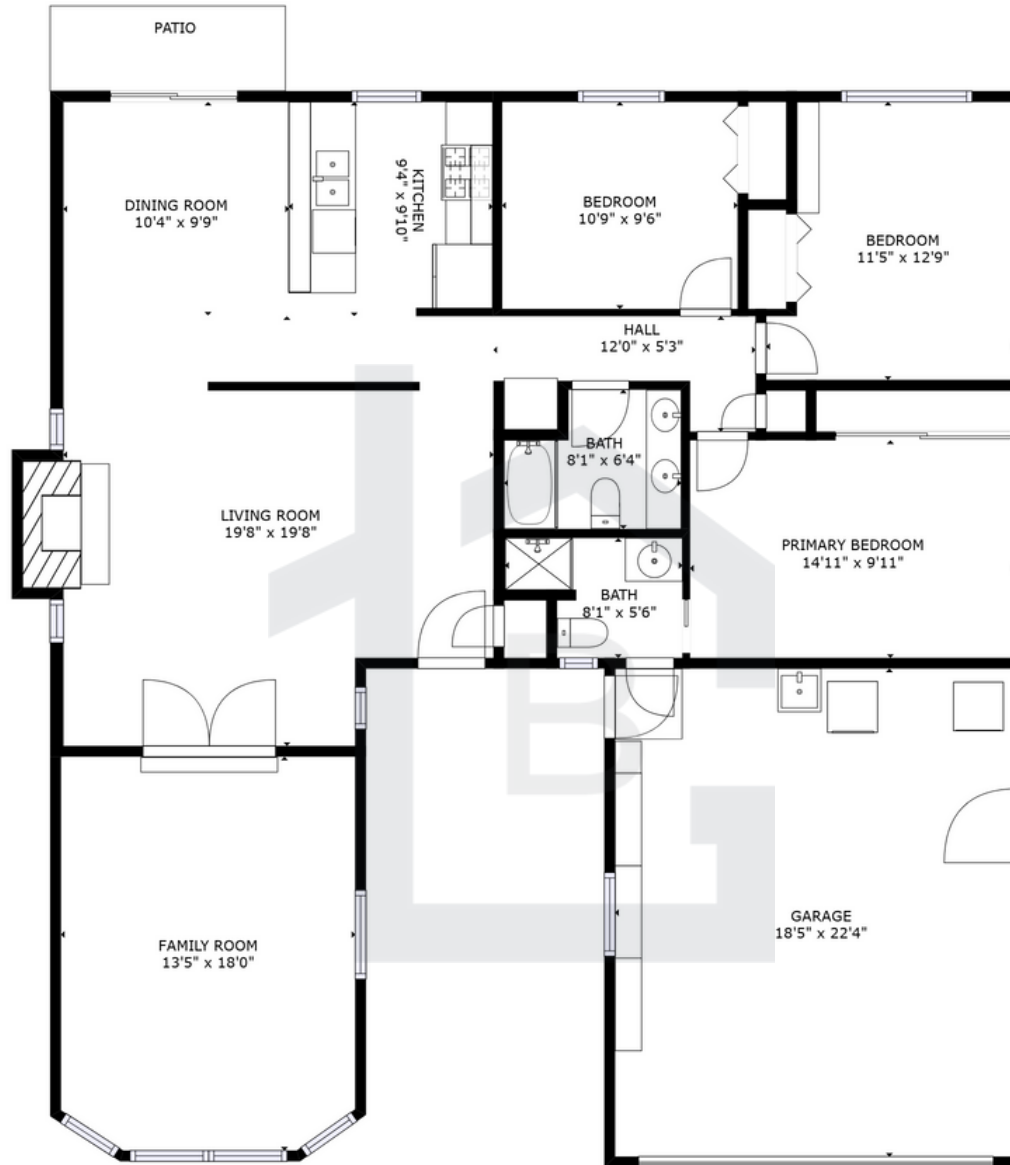

DARVON PARK | SANTA CLARA

2630 WEBSTER COURT

1,446 Square Feet

3 Bedrooms

2 Full Bath

2 Car Garage

kw
KELLERWILLIAMS.

THE BRASIL
REAL ESTATE GROUP