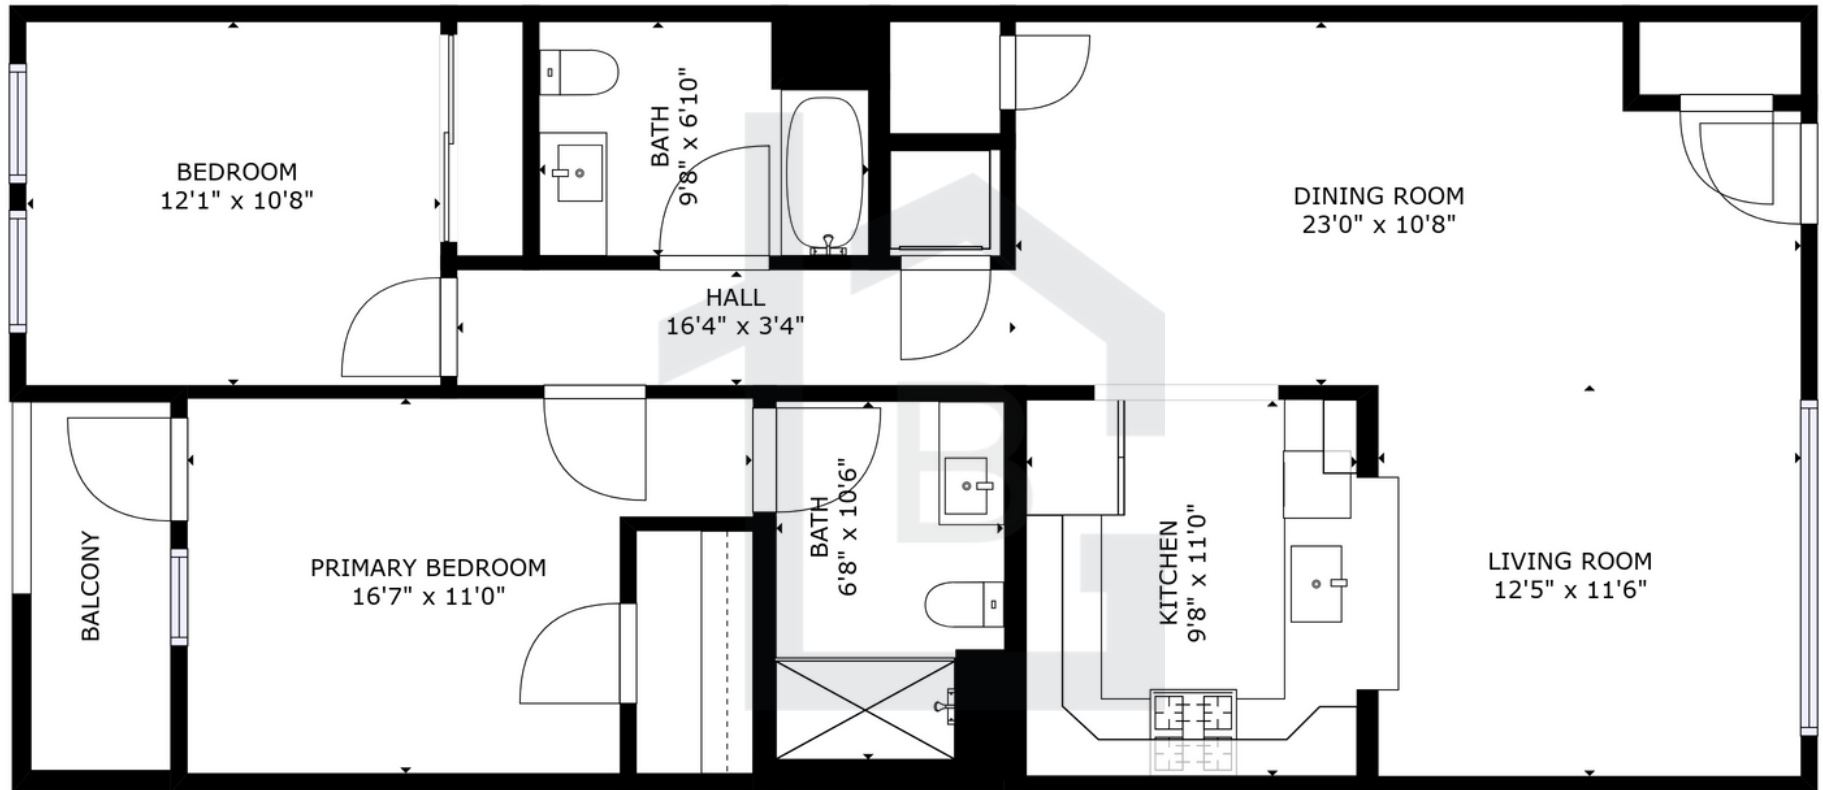

ALEXIS | SANTA CLARA

2585 EL CAMINO REAL, APT 211

1,080 Square Feet

2 Bedrooms

2 Full Baths

www.thebrasilgroup.com

VINICIUS BRASIL
THE BRASIL GROUP
REALTOR, DRE 01419311
408.634.9133