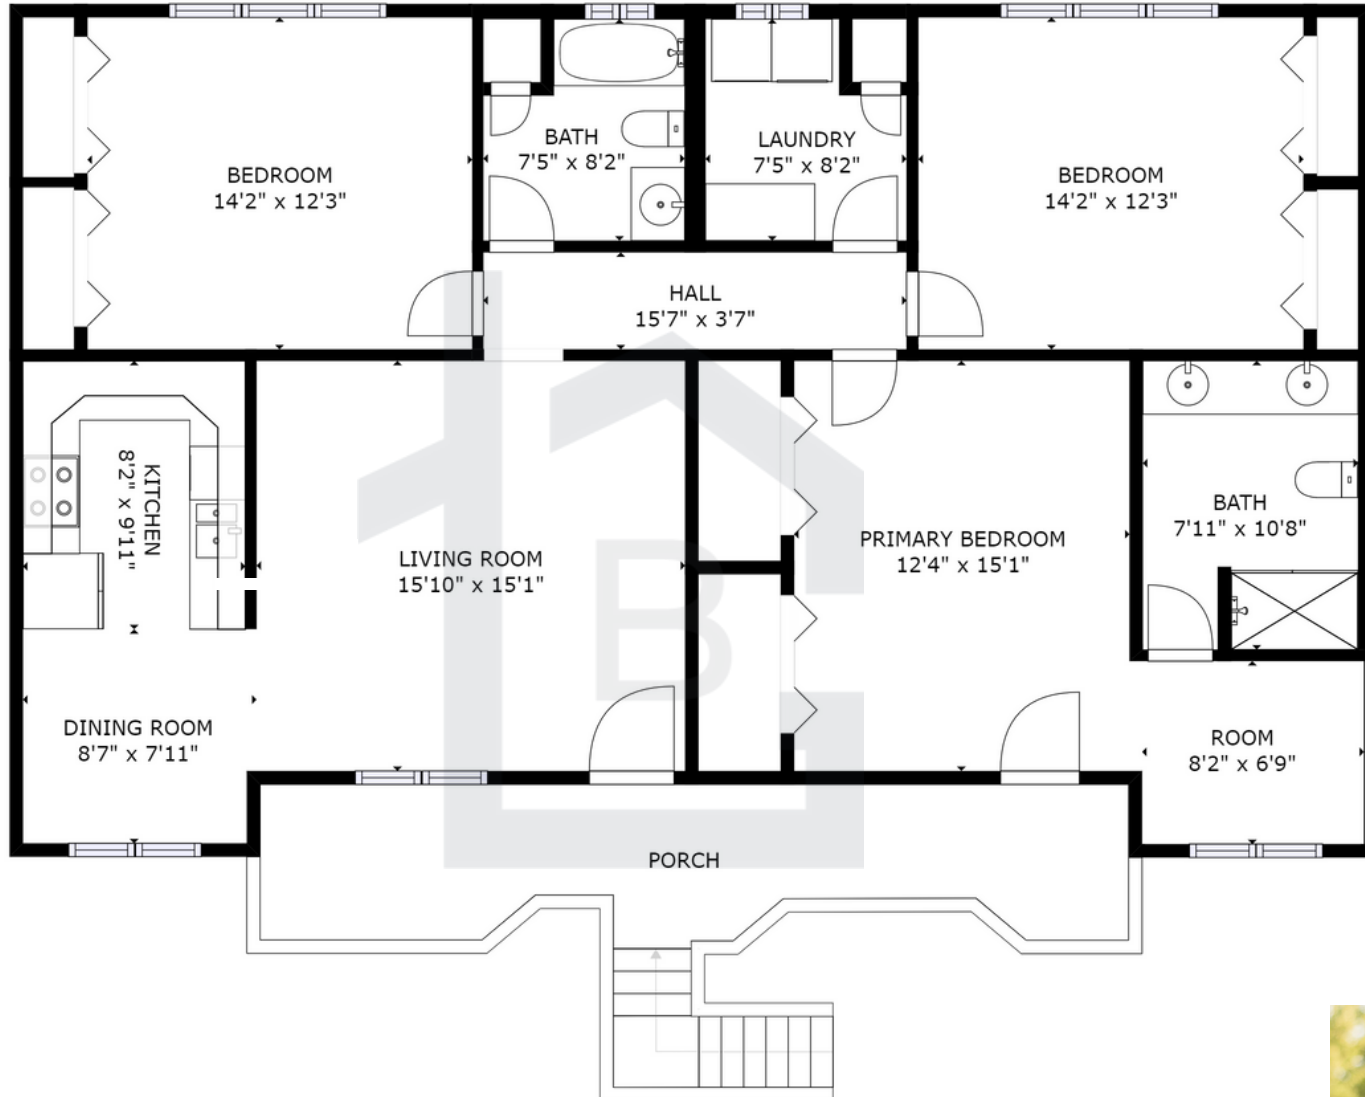

LA VALENCIA | SANTA CLARA

2580 HOMESTEAD RD APT 7201

1,489 sqft.

3 Bedrooms

2 Full Baths

www.thebrasilgroup.com

VINICIUS BRASIL
THE BRASIL GROUP
REALTOR, DRE 01419311
408.582.3272