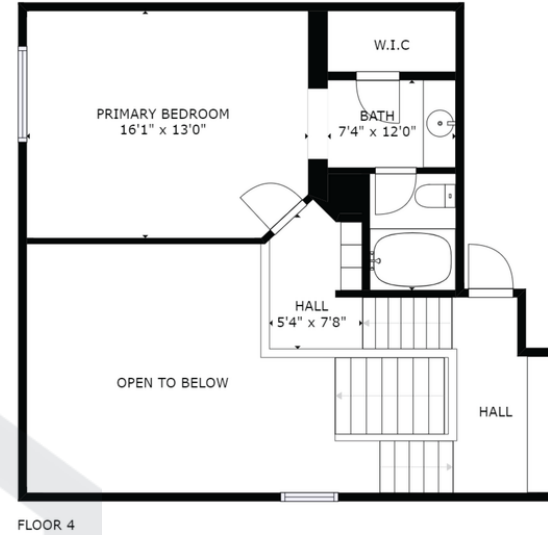

## 2468 MICHELE JEAN WAY

1,495 Square Feet

2 Bedrooms

2 Full Baths

1 Half Bath

2 Car Garage

[www.thebrasilgroup.com](http://www.thebrasilgroup.com)

**VINICIUS BRASIL**  
THE BRASIL GROUP  
REALTOR, DRE 01419311  
408.634.9133