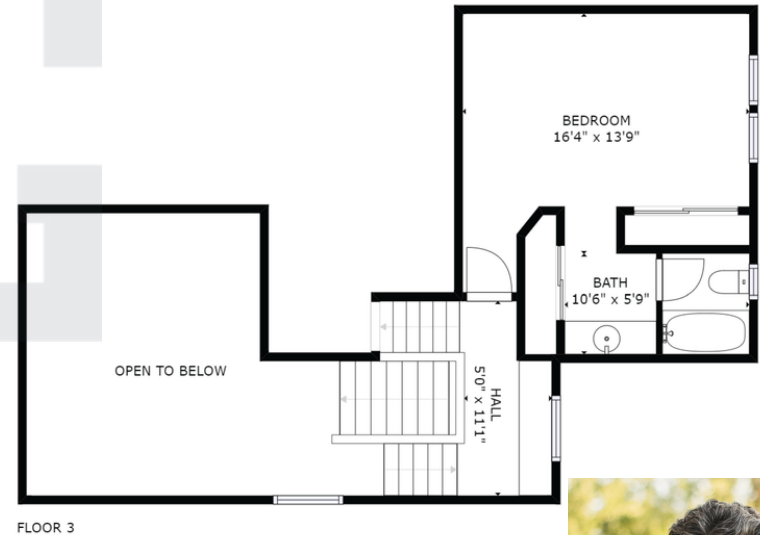

## 2468 MICHELE JEAN WAY

1,495 Square Feet

2 Bedrooms

2 Full Baths

1 Half Bath

2 Car Garage

[www.thebrasilgroup.com](http://www.thebrasilgroup.com)

**VINICIUS BRASIL**  
THE BRASIL GROUP  
REALTOR, DRE 01419311  
408.634.9133