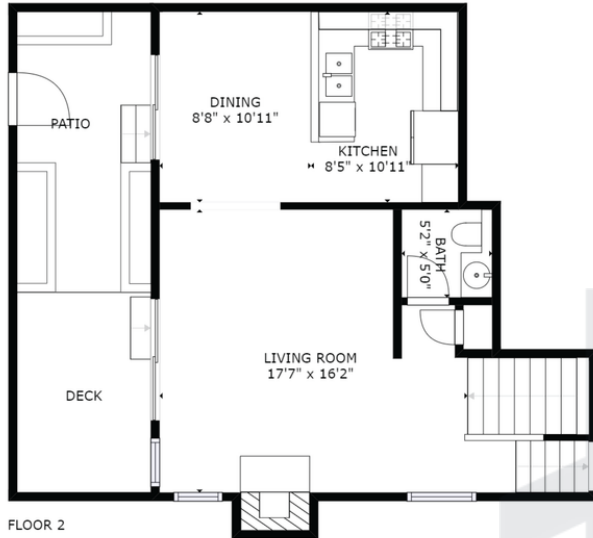

## 2468 MICHELE JEAN WAY

1,495 Square Feet

2 Bedrooms

2 Full Baths

1 Half Bath

2 Car Garage

[www.thebrasilgroup.com](http://www.thebrasilgroup.com)

**VINICIUS BRASIL**  
THE BRASIL GROUP  
REALTOR, DRE 01419311  
408.634.9133