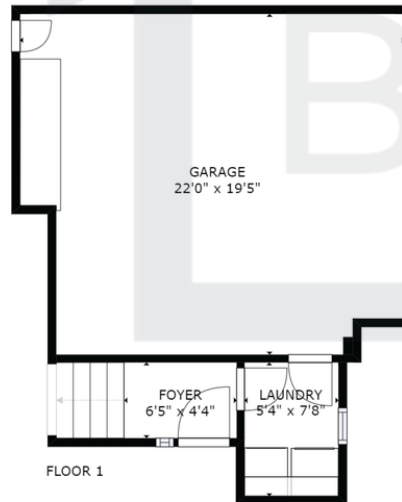

## 2468 MICHELE JEAN WAY

1,495 Square Feet

2 Bedrooms

2 Full Baths

1 Half Bath

2 Car Garage

[www.thebrasilgroup.com](http://www.thebrasilgroup.com)

**VINICIUS BRASIL**  
THE BRASIL GROUP  
REALTOR, DRE 01419311  
408.634.9133