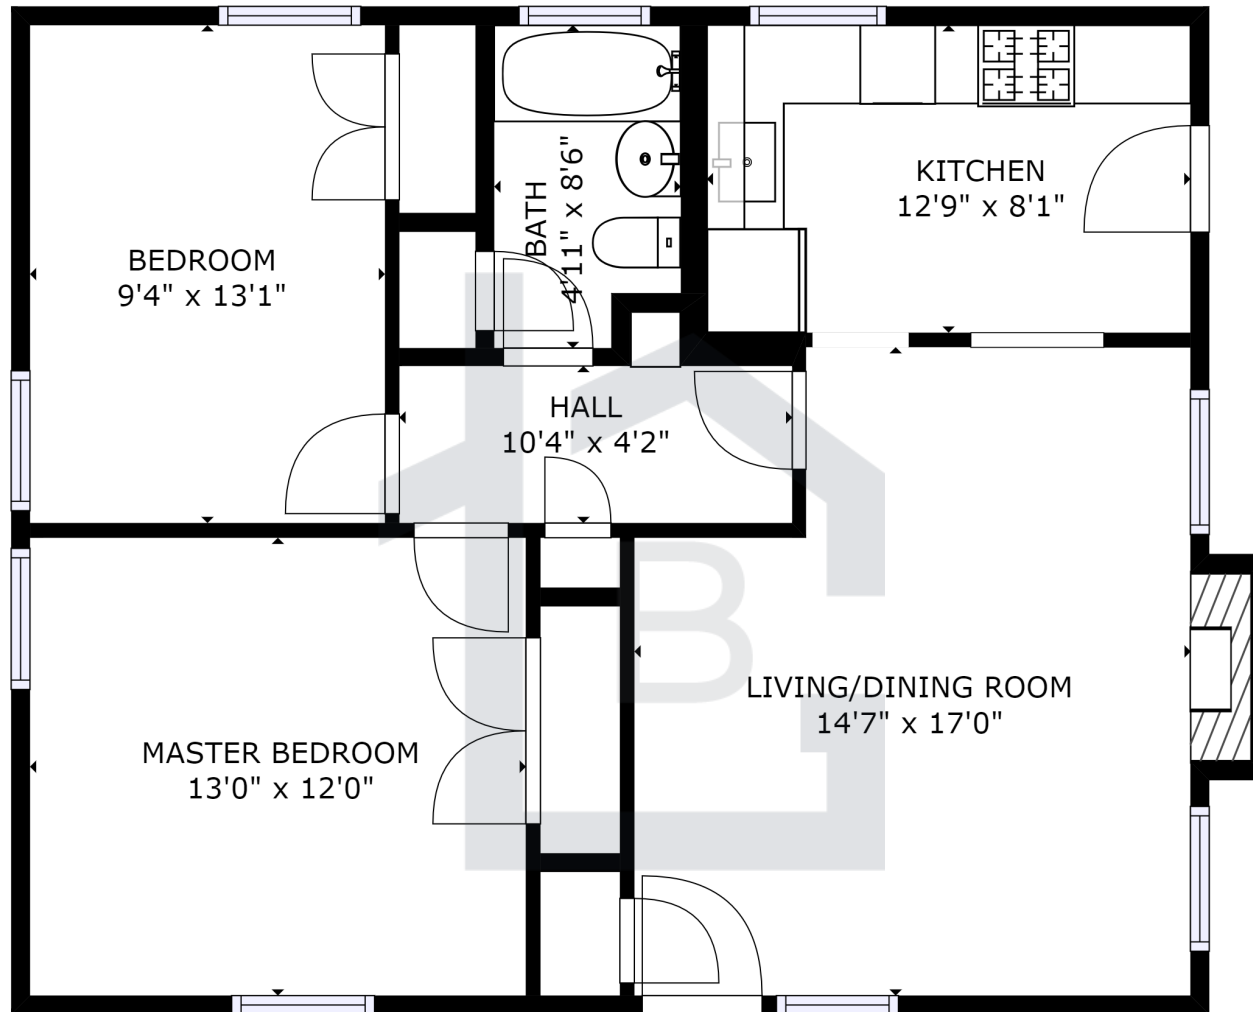

CORY | SAN JOSE

2432 WALNUT GROVE AVE.

806 sqft.

6,059 sqft. lot

2 Bedrooms

1 Full Bath

2-Car Garage

www.thebrasilgroup.com