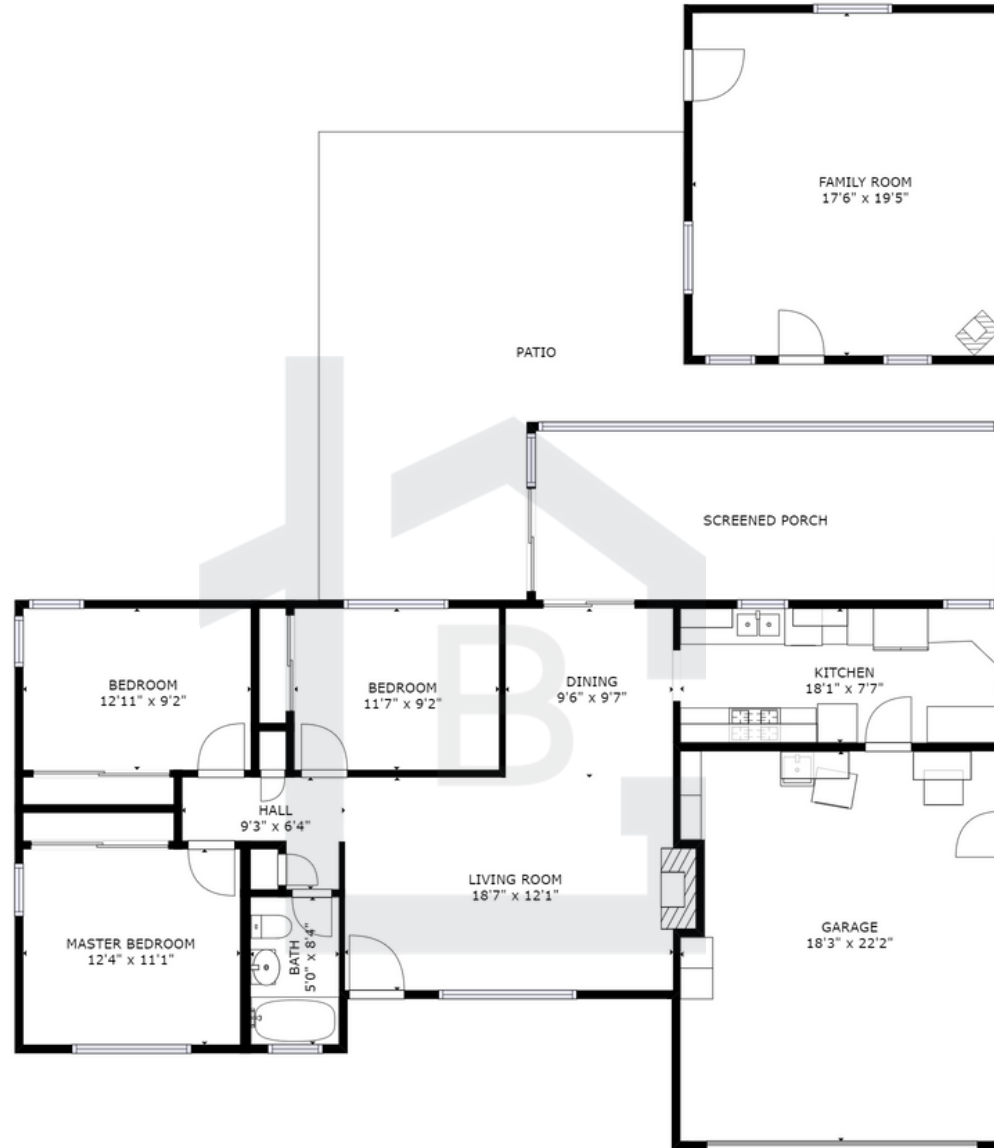

BRIARWOOD | SANTA CLARA

2366 WARBURTON AVE

- 1,021 sqft.
- 3 Bedrooms
- 1 Full Bath
- 2 Car Garage

www.thebrasilgroup.com

VINICIUS BRASIL
THE BRASIL GROUP
REALTOR, DRE 01419311
408.582.3272