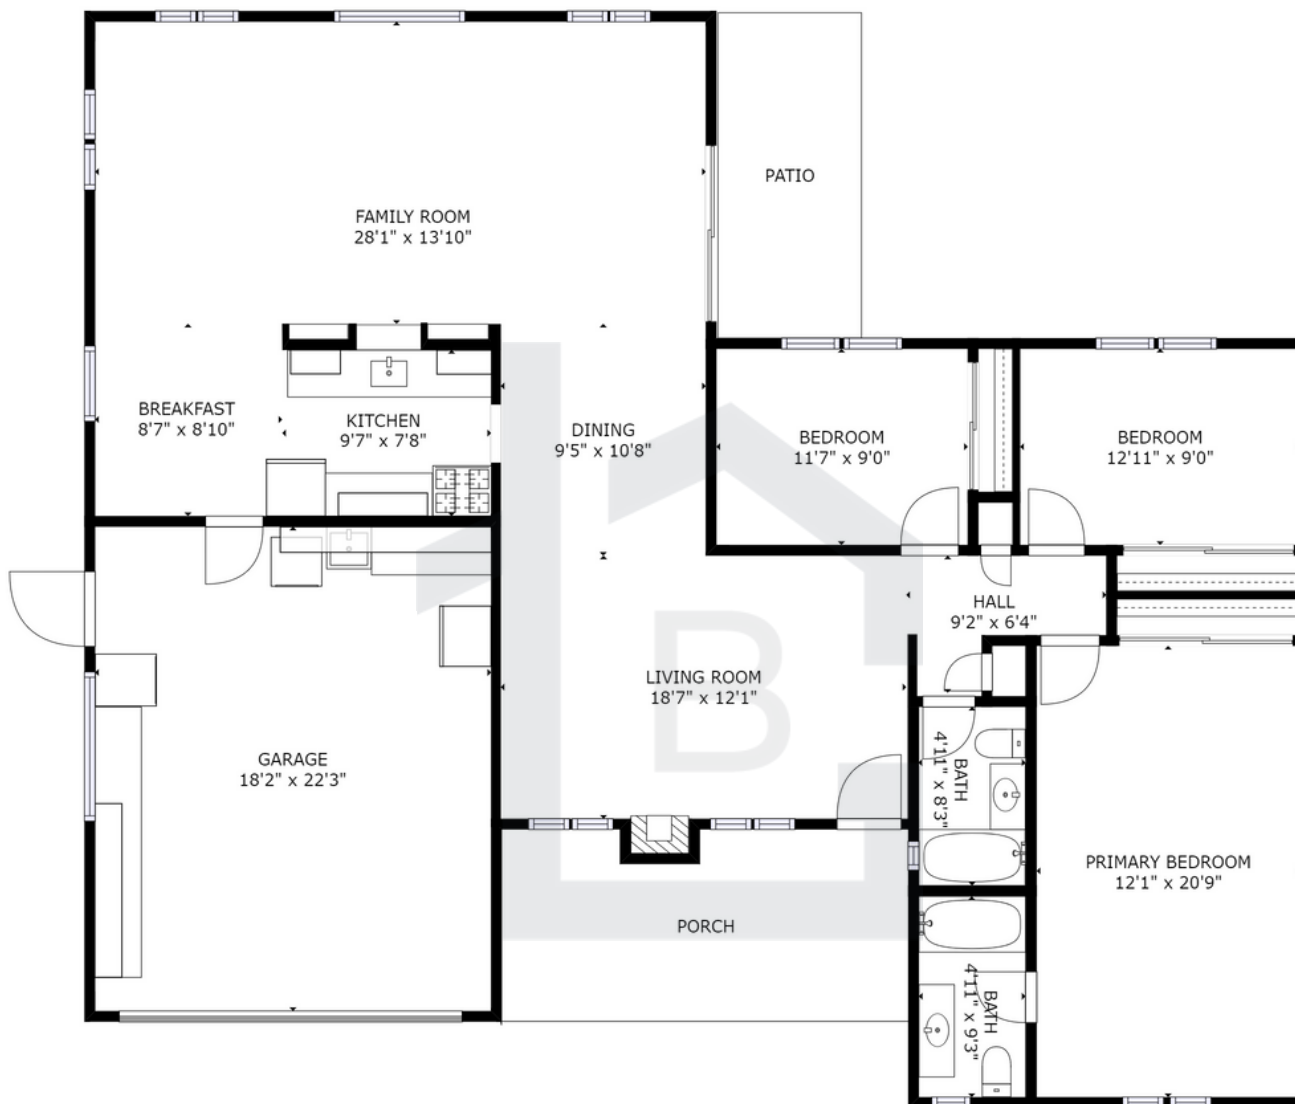

SCOTT LANE GARDENS | SANTA CLARA

2325 FATJO PLACE

1,612 sqft.

5,940 sqft. lot

3 Bedrooms

2 Full Baths

2 Car Garage

www.thebrasilgroup.com