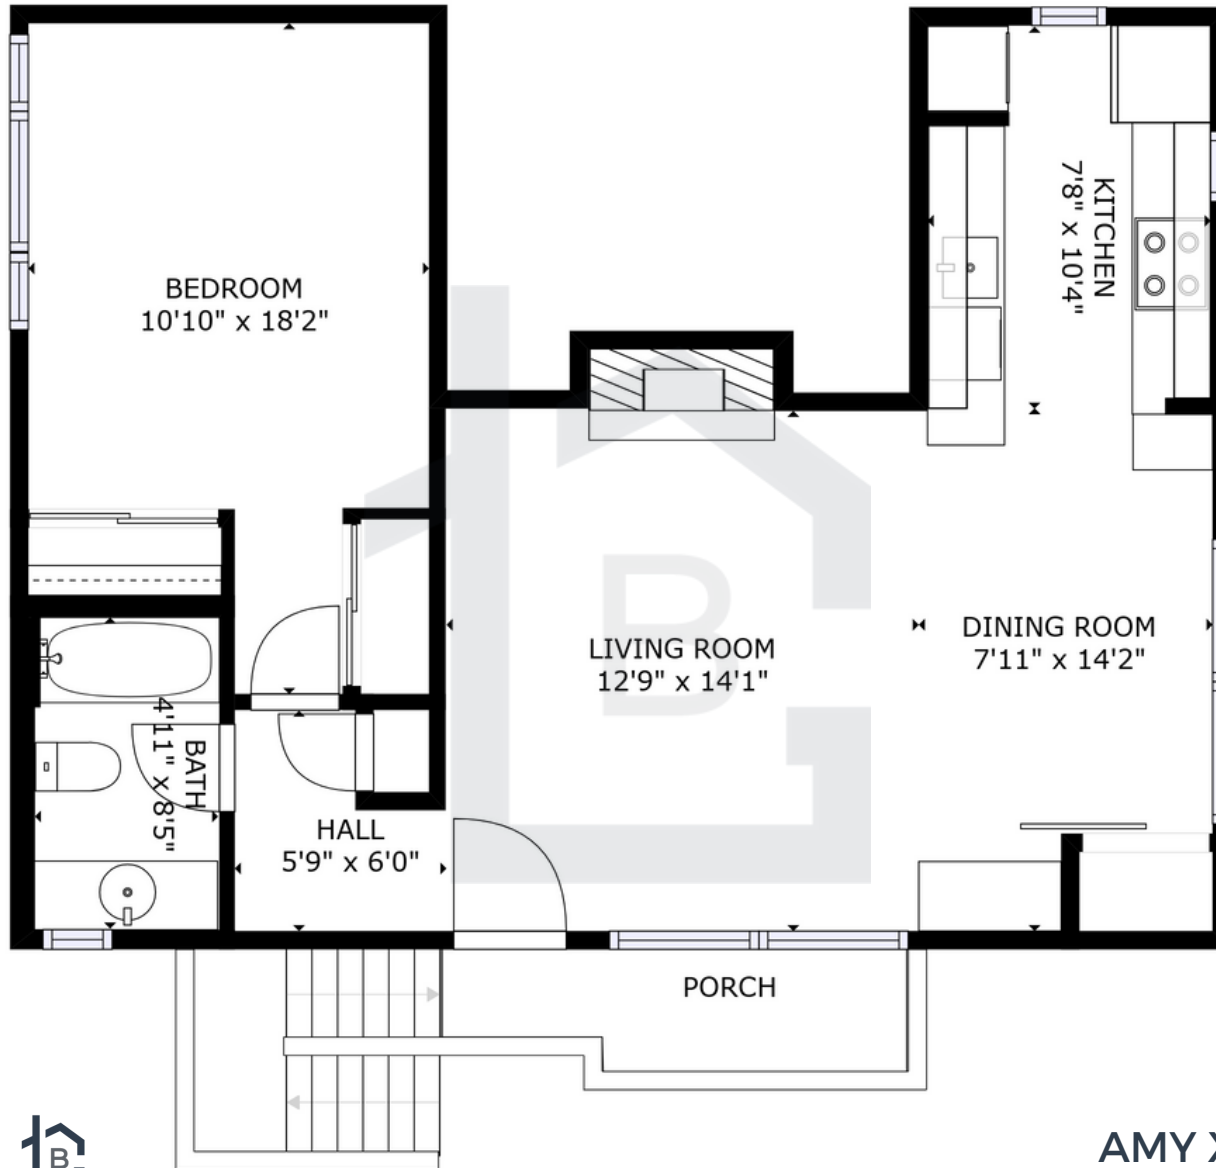

THE GARDENS | SAN MATEO

1919 ALAMEDA DE LAS PULGAS, #85

692 Square Feet

1 Bedrooms

1 Full Baths

kw
KELLERWILLIAMS.

THE BRASIL
REAL ESTATE GROUP

www.thebrasilgroup.com