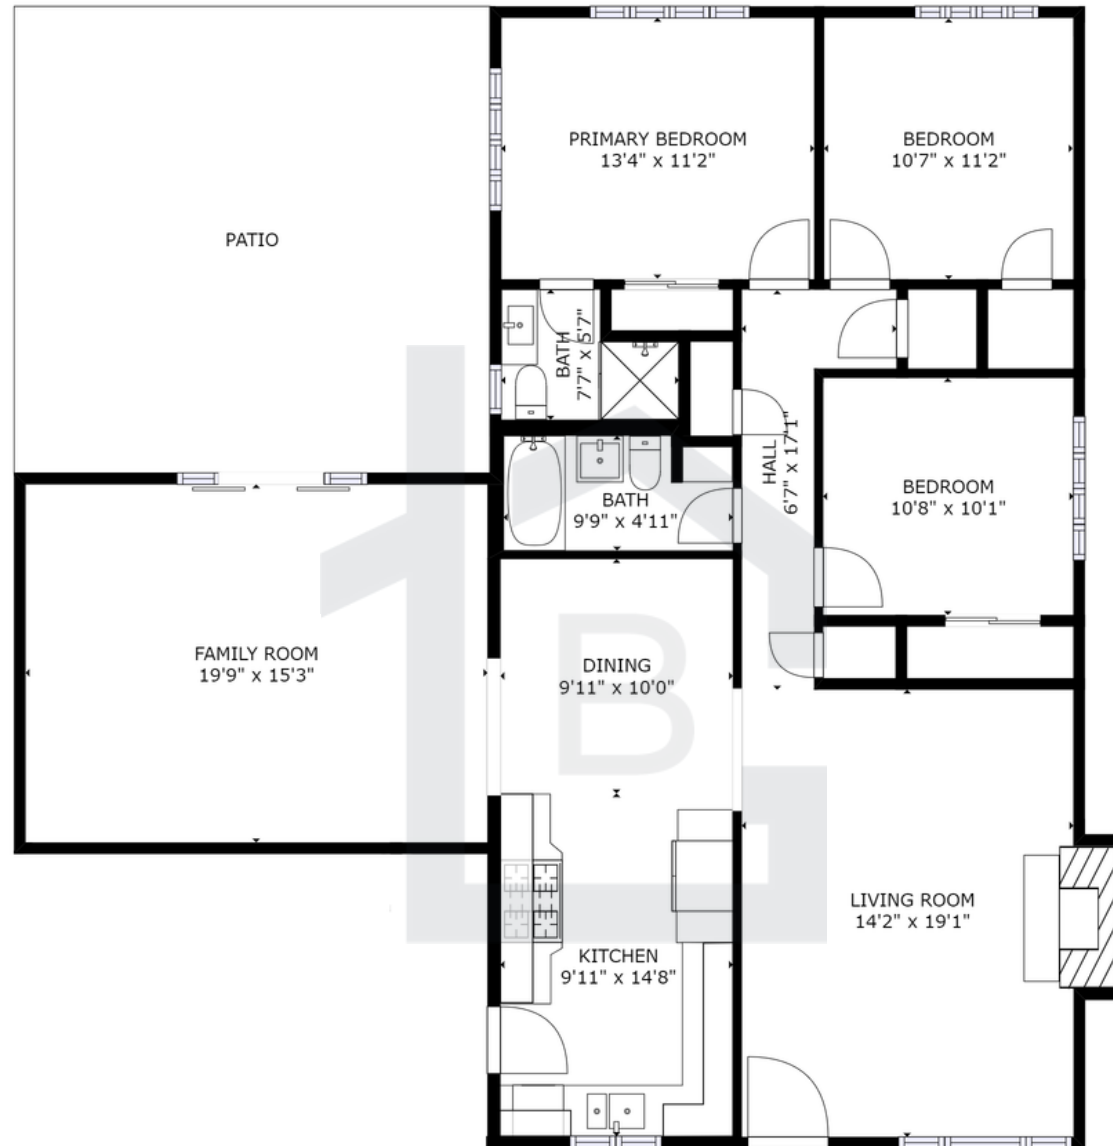

## 180 WESTRIDGE DRIVE

1,520 sqft.

6,640 sqft. lot

3 Bedrooms

2 Full Baths

2 Car Garage

**kw**  
KELLERWILLIAMS.

  
**THE BRASIL**  
REAL ESTATE GROUP