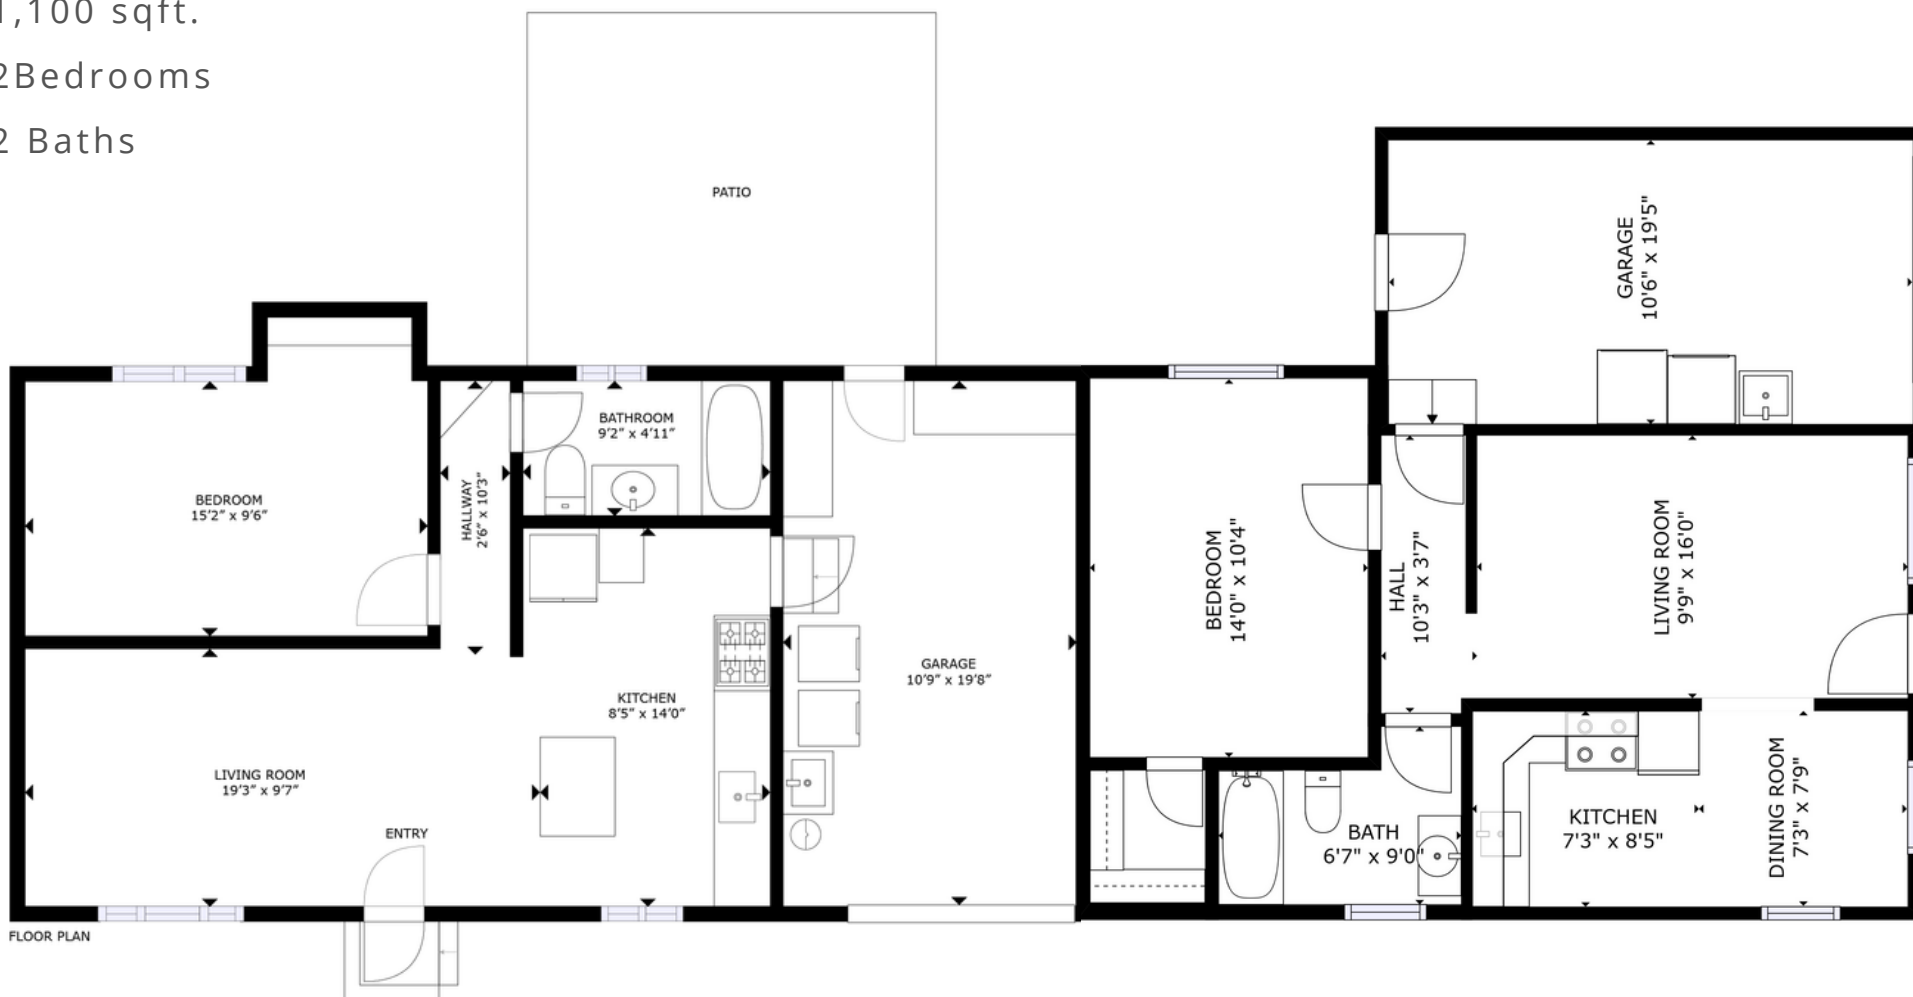

SANTA CLARA

1790 CLAY STREET & 1485 PIERCE STREET

1,100 sqft.

2 Bedrooms

2 Baths

kw
KELLERWILLIAMS.
www.thebrasilgroup.com

THE BRASIL
REAL ESTATE GROUP

VINICIUS BRASIL
THE BRASIL GROUP
REALTOR, DRE 01419311
408.582.3272