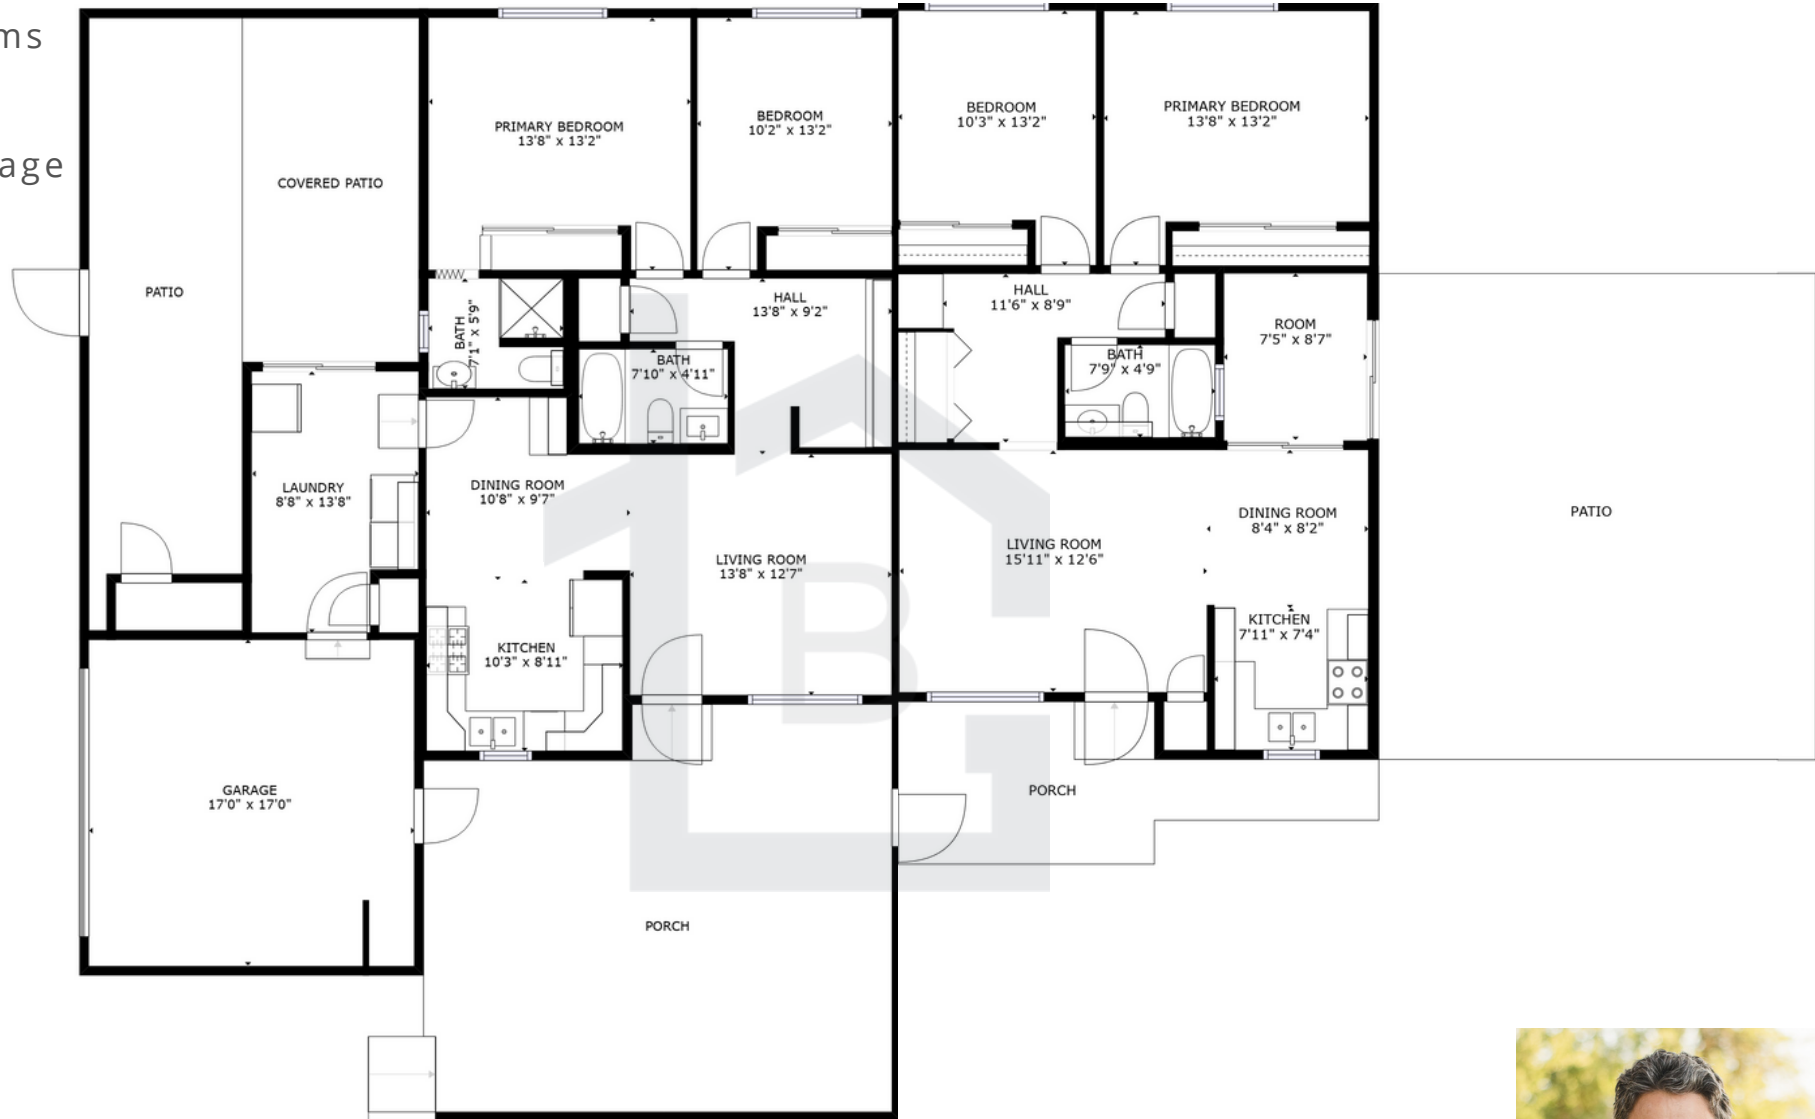

SAN JOSE

1538-1540 FALL AVENUE

1,722 sqft.

4 Bedrooms

3 Baths

2 Car Garage

www.thebrasilgroup.com

VINICIUS BRASIL
THE BRASIL GROUP
REALTOR, DRE 01419311
408.582.3272