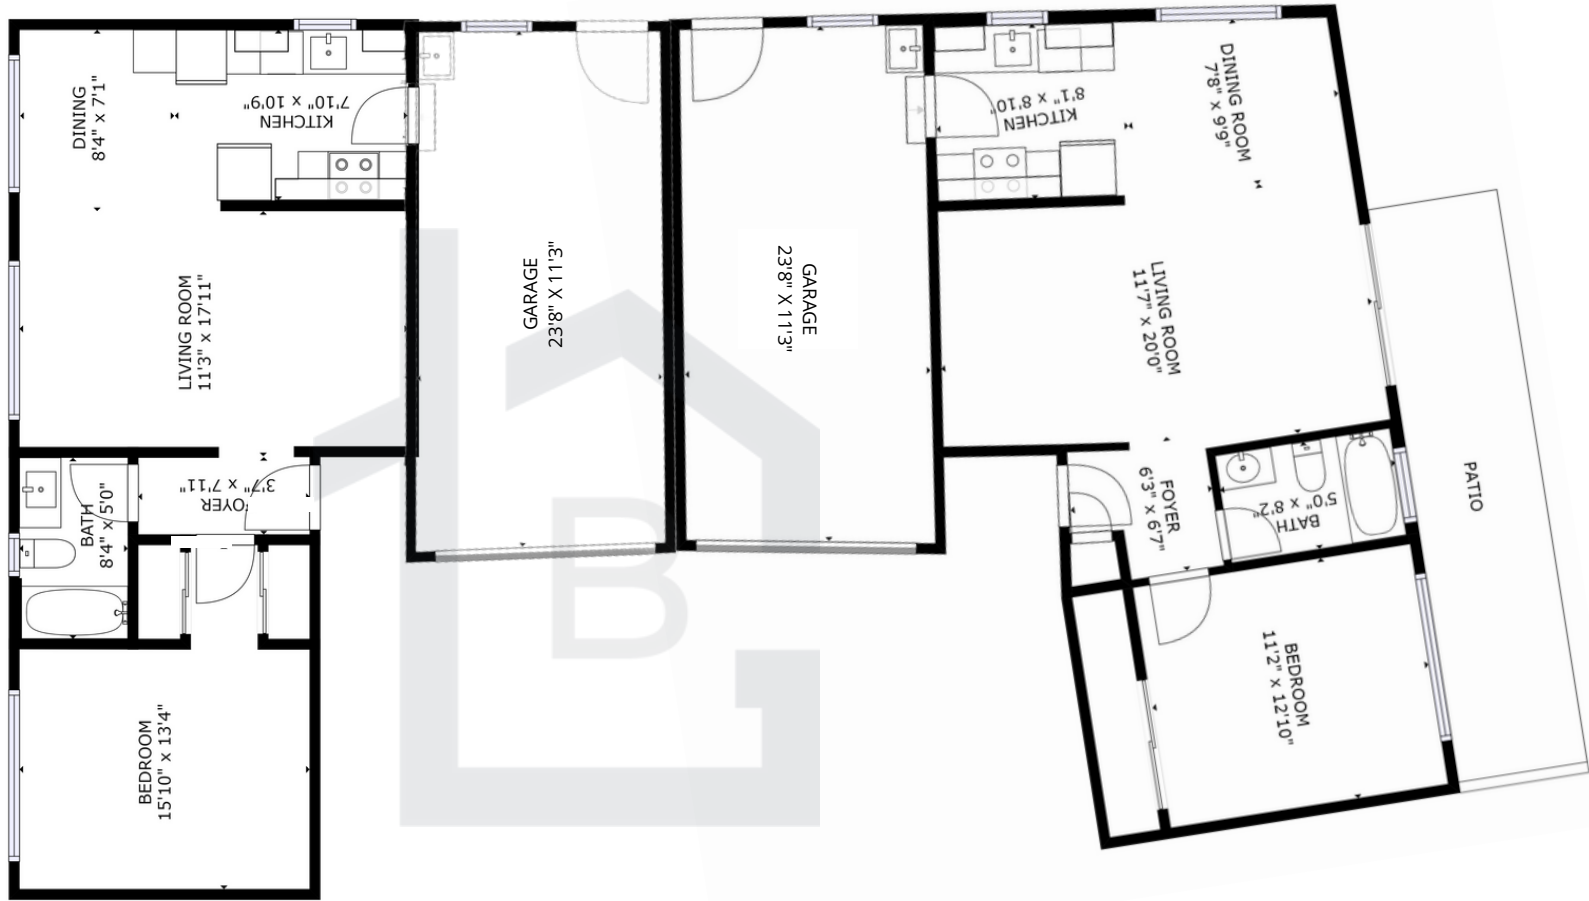

REDWOOD CITY

1025-1027 DODGE DRIVE

1,846 sqft.

2Bedrooms

2 Full Baths

www.thebrasilgroup.com

VINICIUS BRASIL
THE BRASIL GROUP
REALTOR, DRE 01419311
408.634.9133