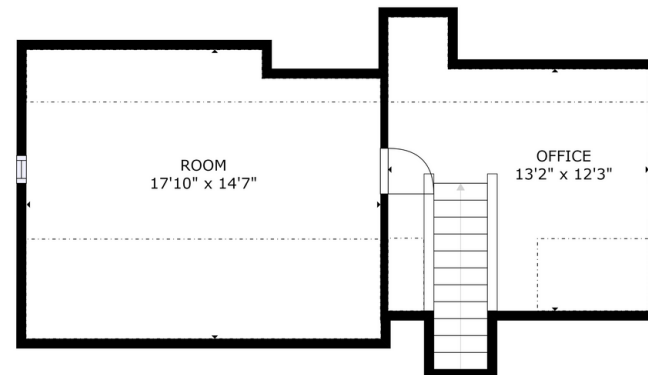

PALO ALTO

1020 CALIFORNIA AVENUE

996 sqft.
2 Bedrooms
1 Full Bath

Floor 1

Floor 2

www.thebrasilgroup.com

VINICIUS BRASIL
THE BRASIL GROUP
REALTOR, DRE 01419311
408.634.9133