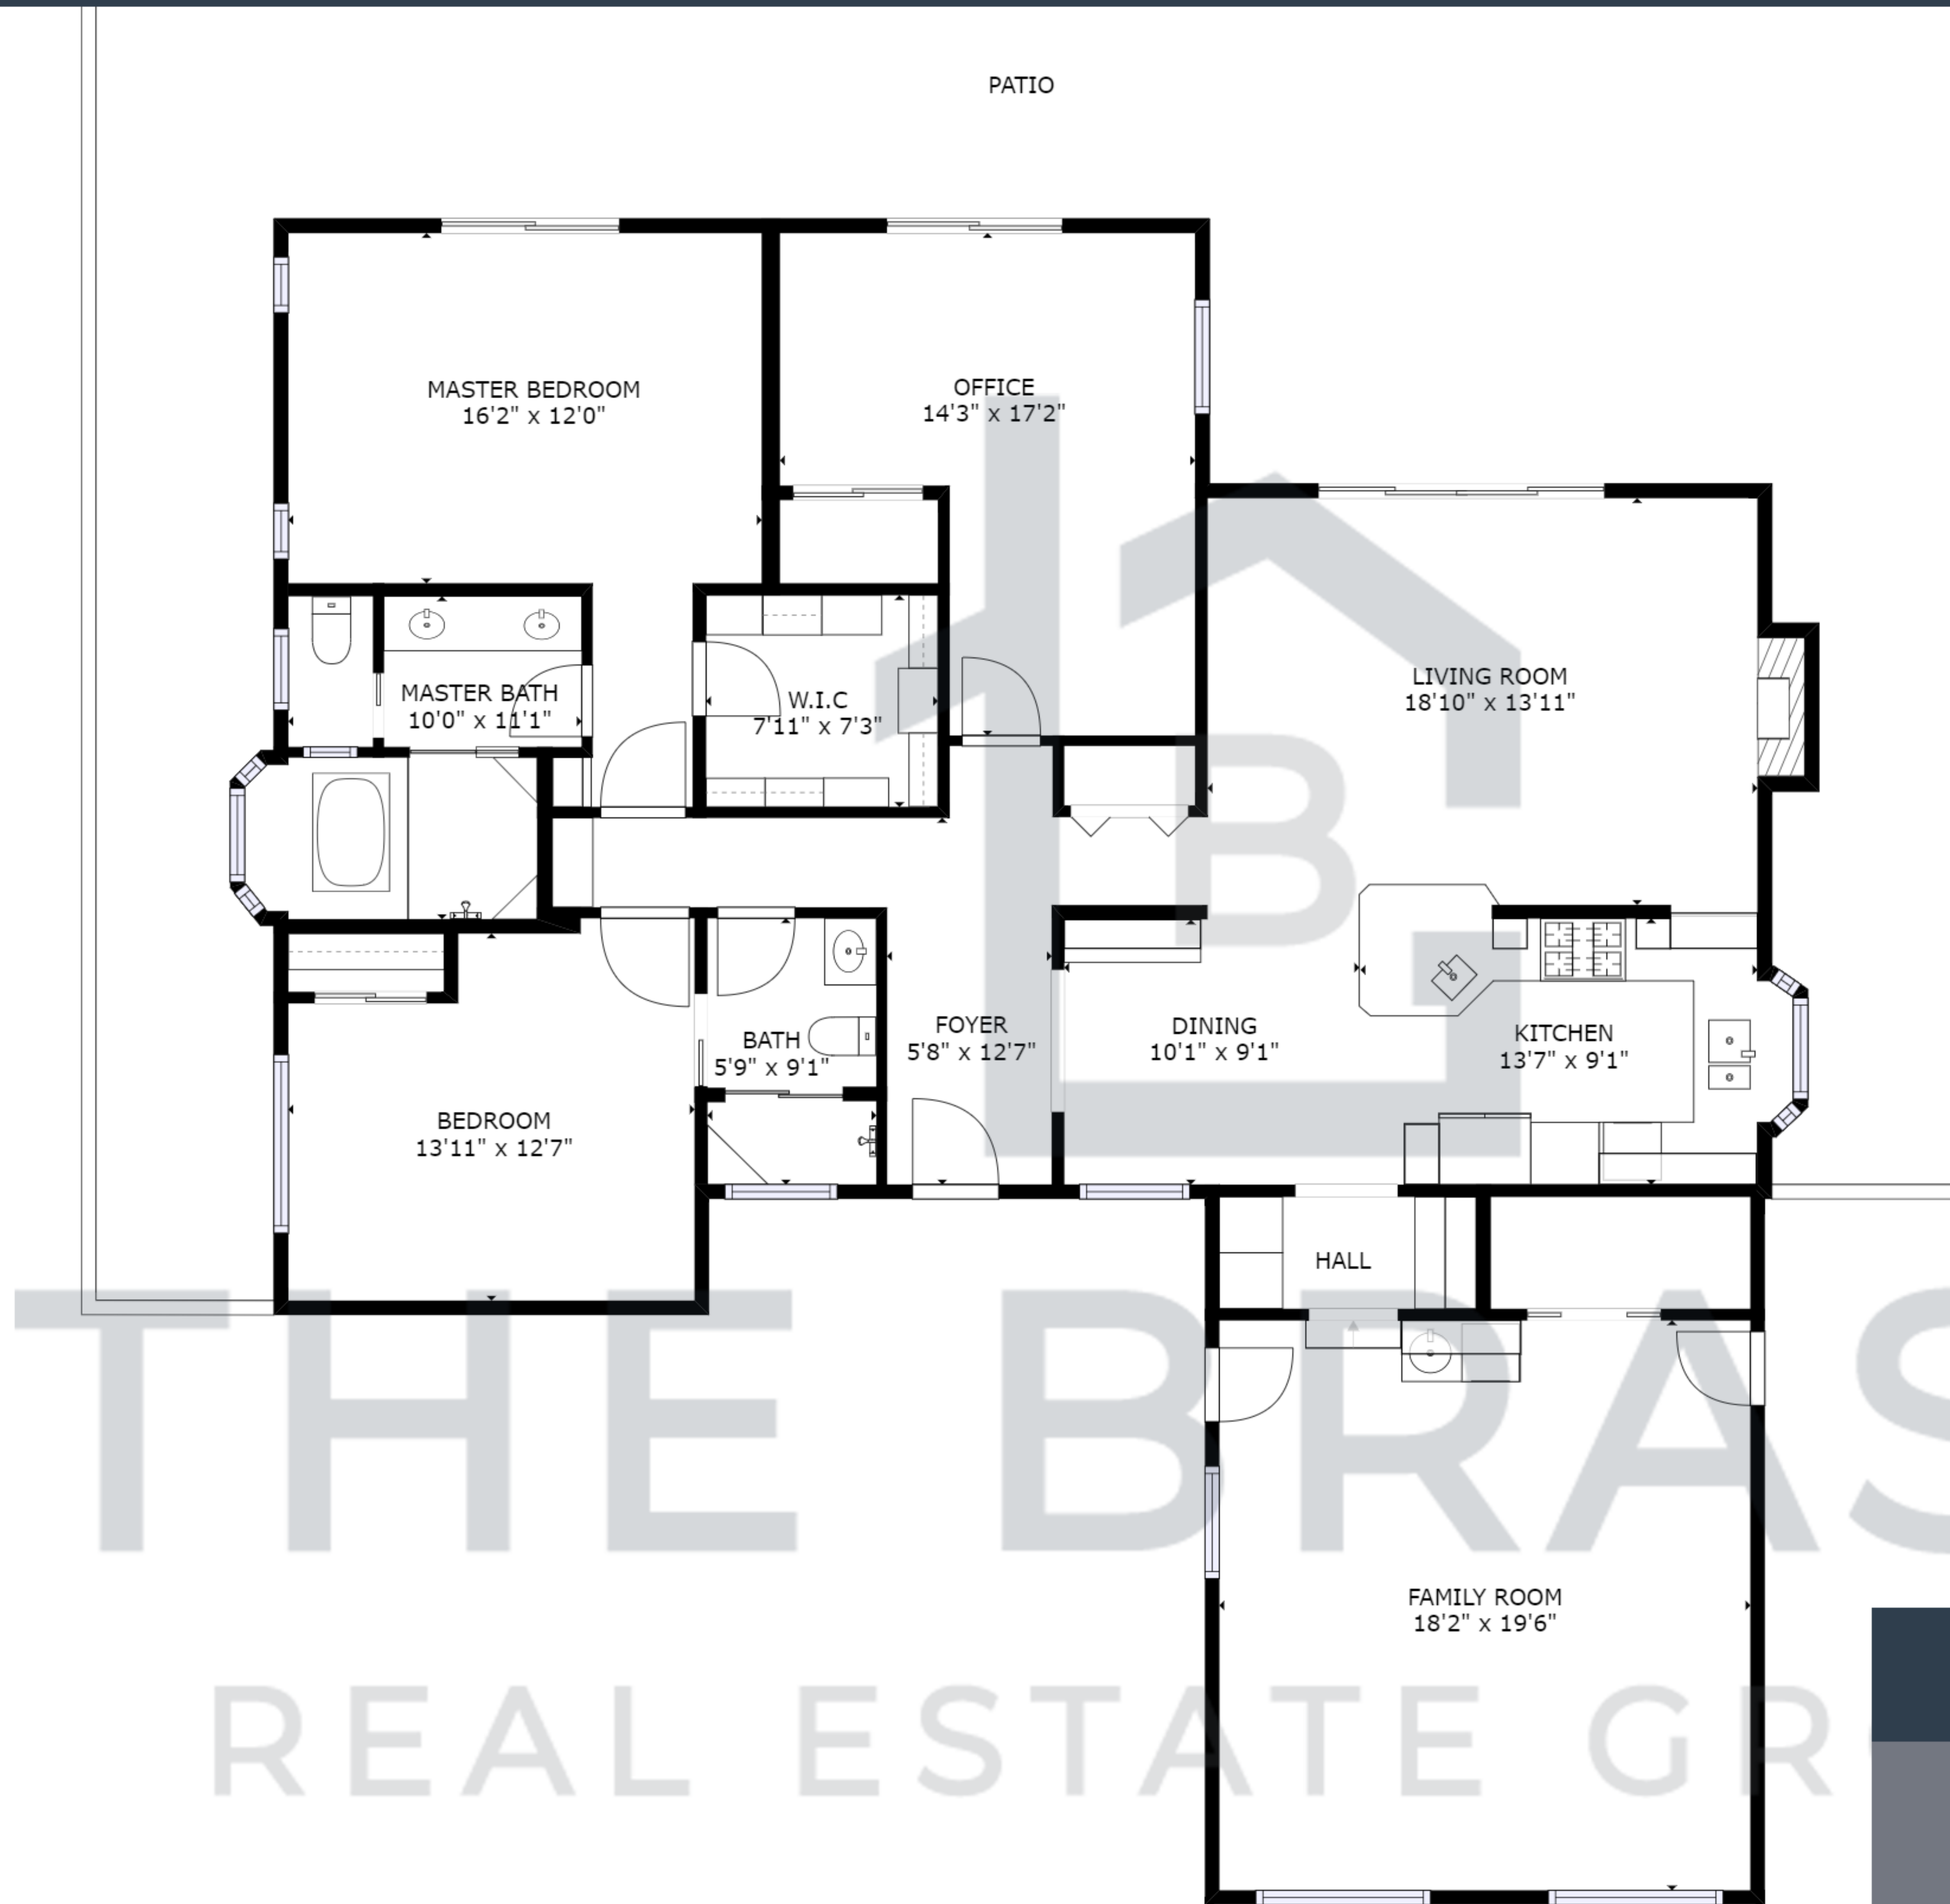

WESTWOOD OAKS

301 LOWELL DRIVE

2,028 sqft.
6,550sqft. lot
3 Bedrooms
2 Full Baths
2 Car Garage