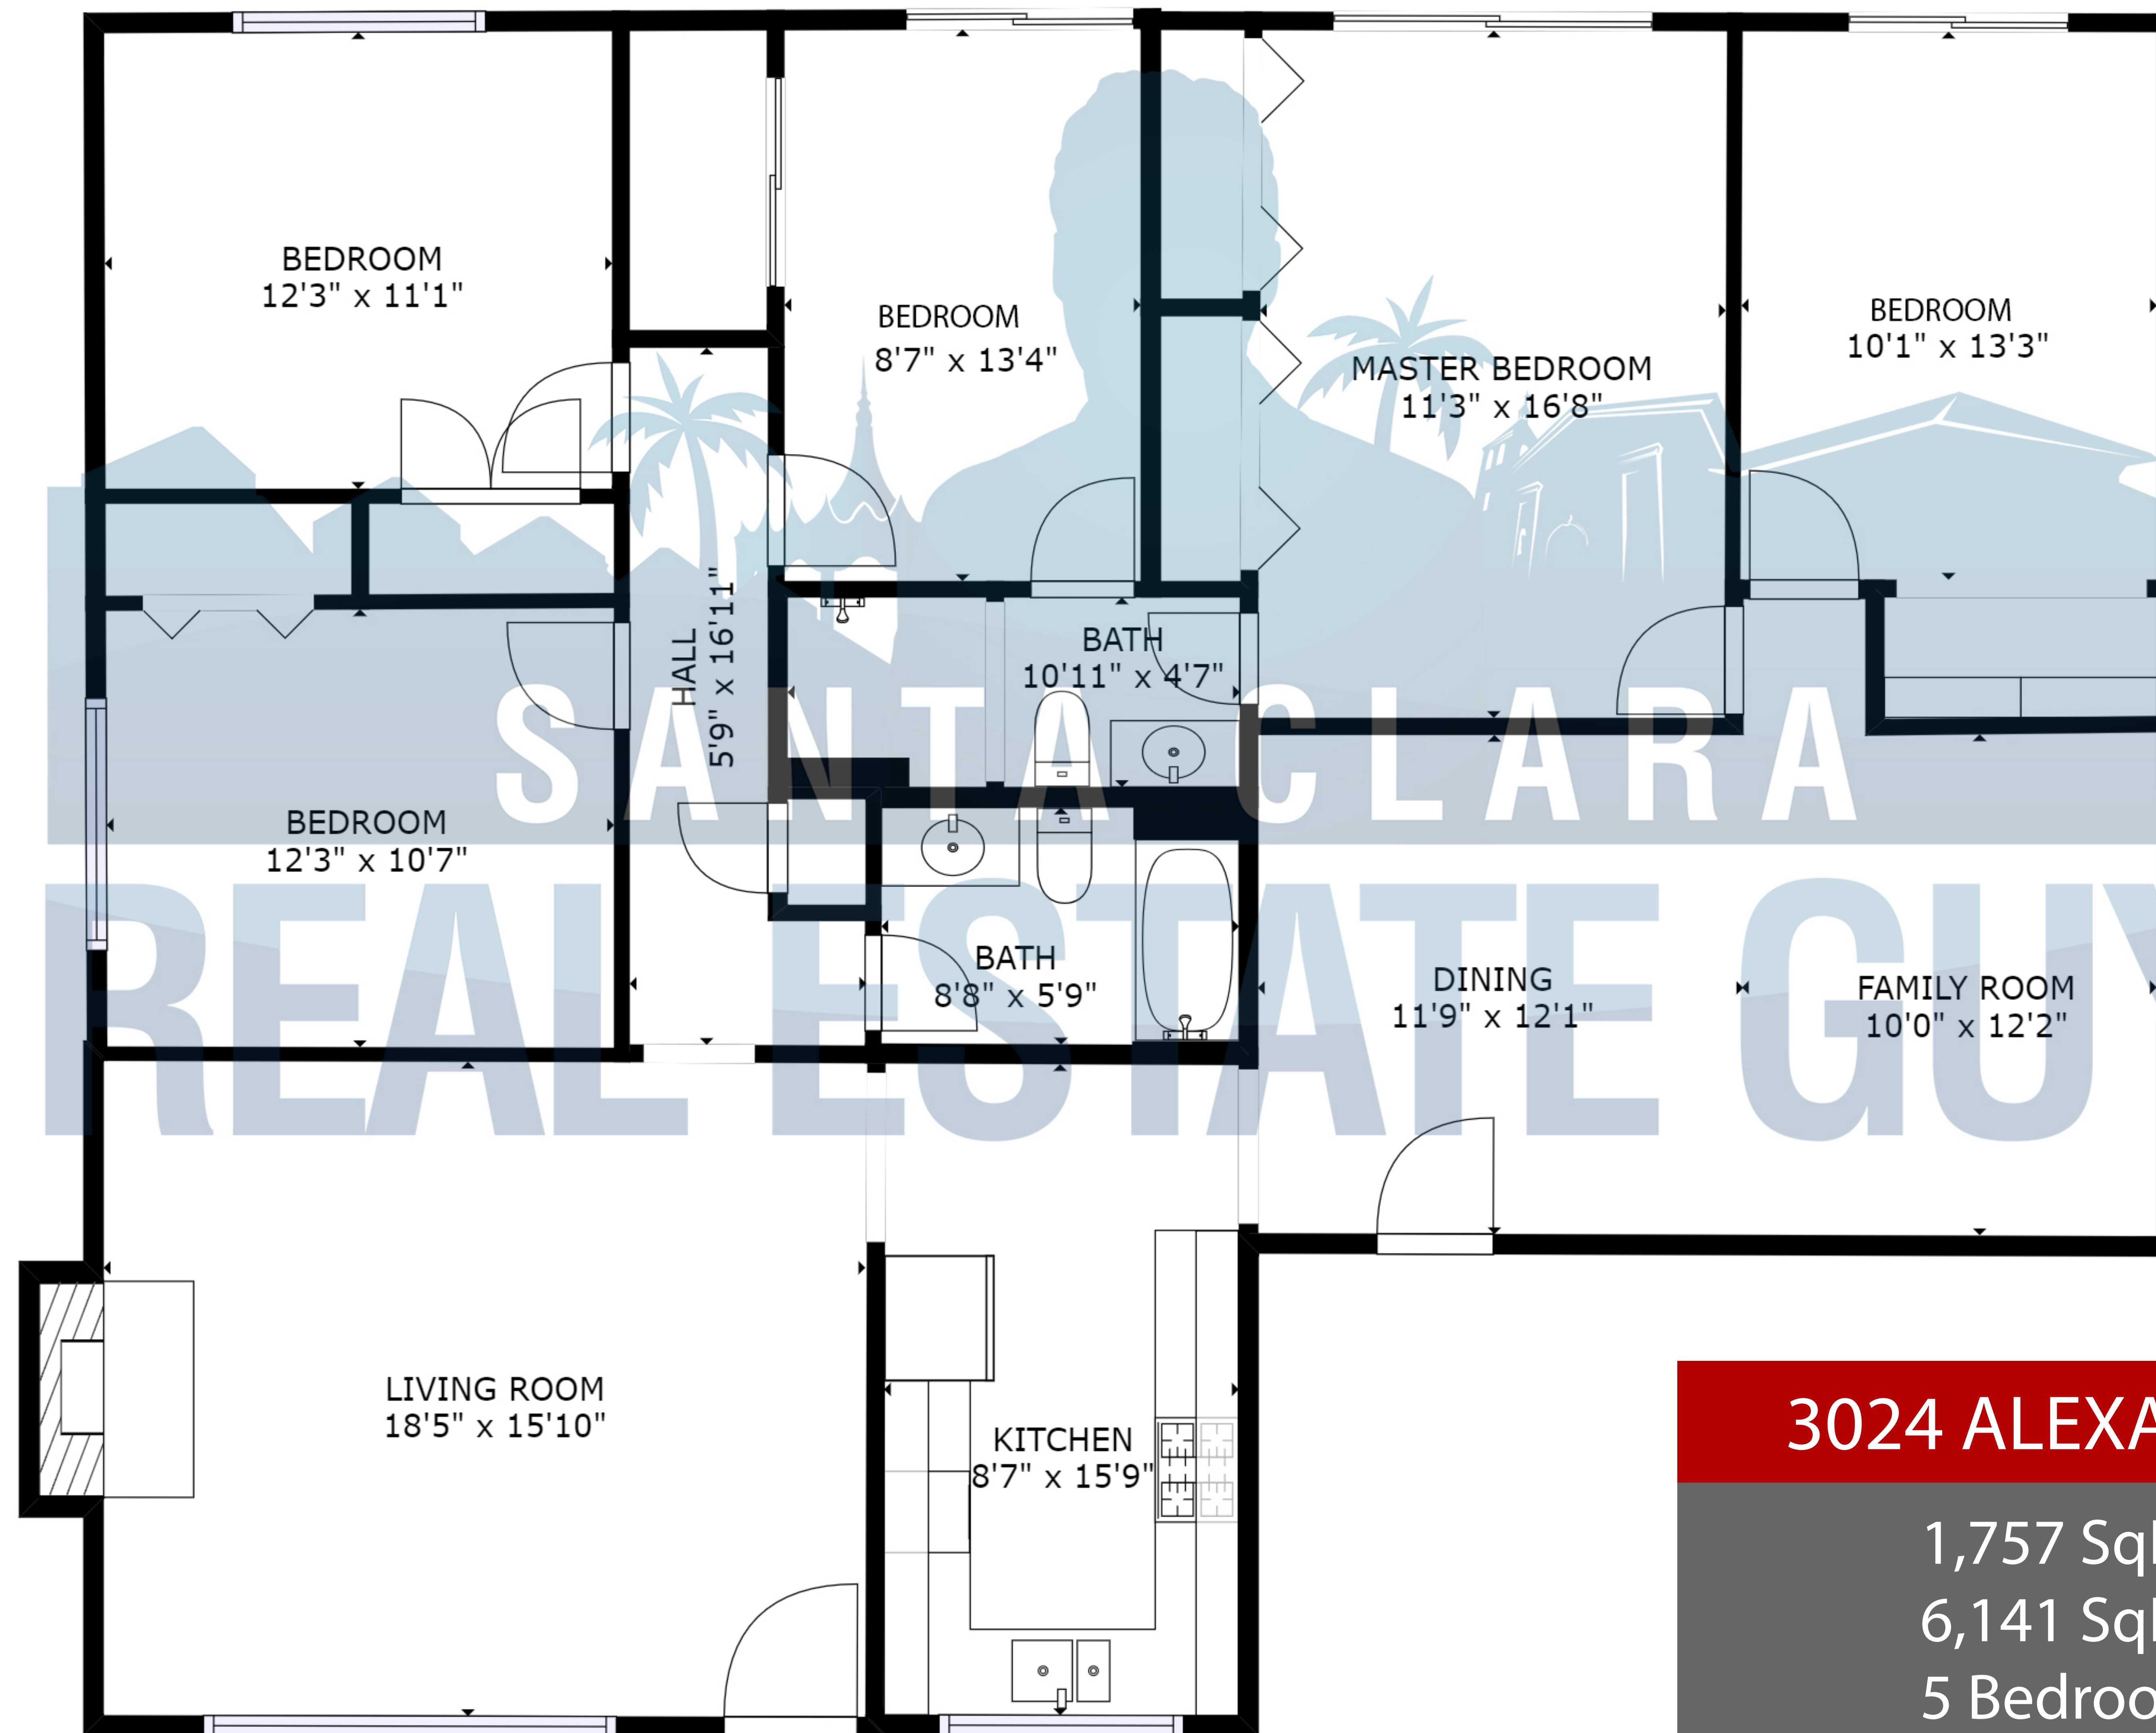

HOMERIDGE

3024 ALEXANDER AVE

1,757 SqFt.
6,141 SqFt Lot
5 Bedrooms
2 Full Baths
Formal Living Room
2 Car Garage